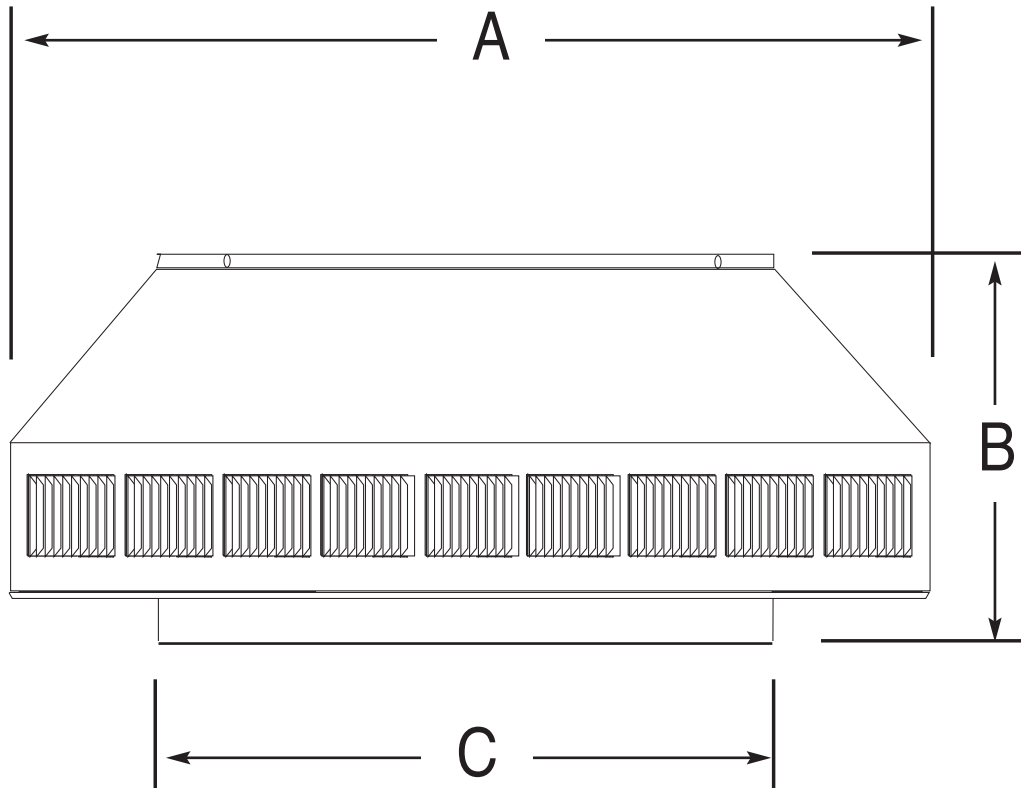

POP VENT DIAGRAM

8" Diameter Head Only

- All Aluminum
- Removable Head
- No Moving Parts
- 5 Year Guarantee

LEGEND:
A = Width of head
B = Height of head
C = Diameter of throat

Dimensional Data - PV-8

	A	B	C	Weight
Size in inches	12	5	8	1 lbs