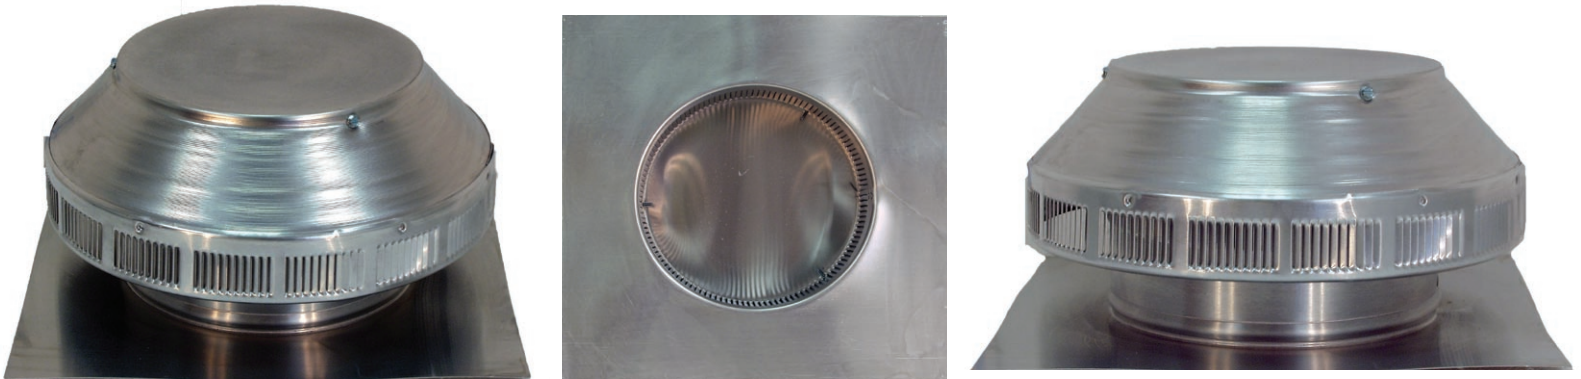

**ACTIVE
VENTILATION
PRODUCTS INC.**

**Manufacturers of
GREEN
Products**

845-565-7770 • Fax: 845-562-8963 • www.roofvents.com • roofvent@aol.com

PV-8-W6 ROOF LOUVER

A High Quality Roof Vent for Superior Attic Ventilation

- Tests show louver design lowers summer attic temperatures considerably
- A cooler attic temperature saves on electricity consumption during hot summer days
- Efficient ventilation keeps insulation dry and warm on cold winter days
- Stamped vent louvers to prevent bug entry and provide maximum ventilation
- Durable all aluminum construction to last the life of the roof

SPECIFICATIONS & DIMENSIONS OF THE PV-8-W6

A) ID	8"
B) Flange L & W	13"
C) OD	12"
D) Height of Head	6"
Net Free Vent Area (inches)	50
Net Free Vent Area (feet)	.35
Application per sq. ft.	200