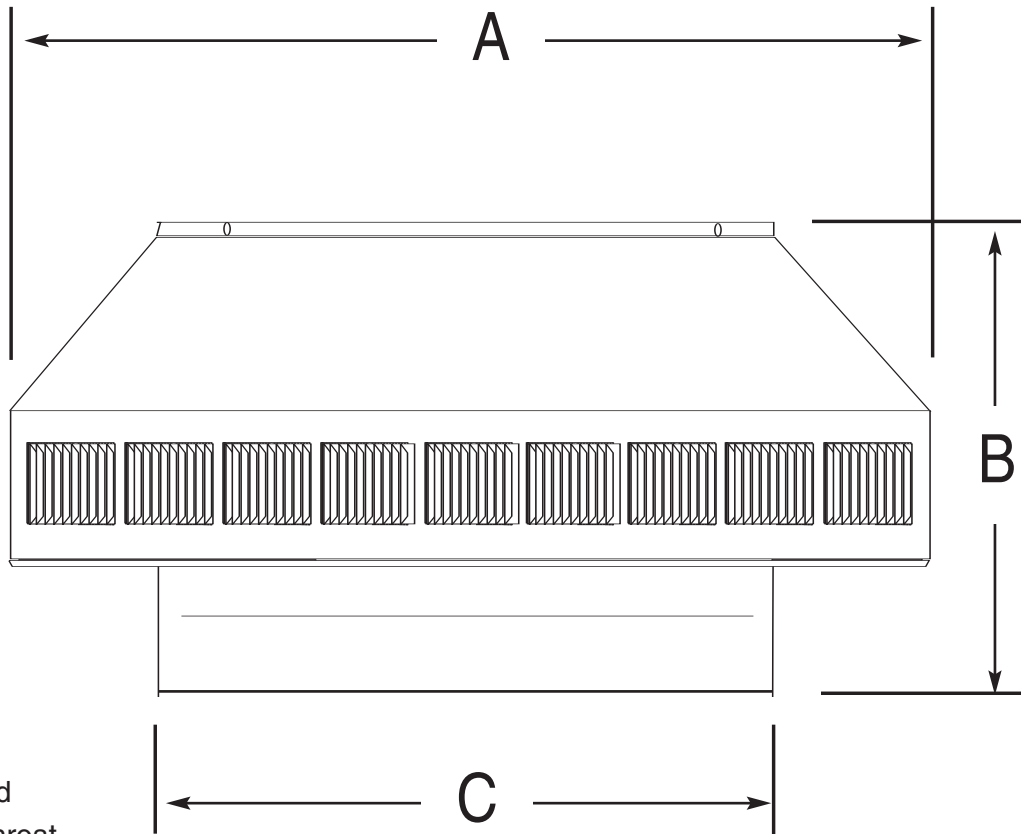

# POP VENT DIAGRAM

## 8" Diameter Retrofit for Existing Base or Pipe

- All Aluminum
- Removable Head
- No Moving Parts
- Lifetime Guarantee

LEGEND:  
A = Width of head  
B = Height of head  
C = Diameter of throat