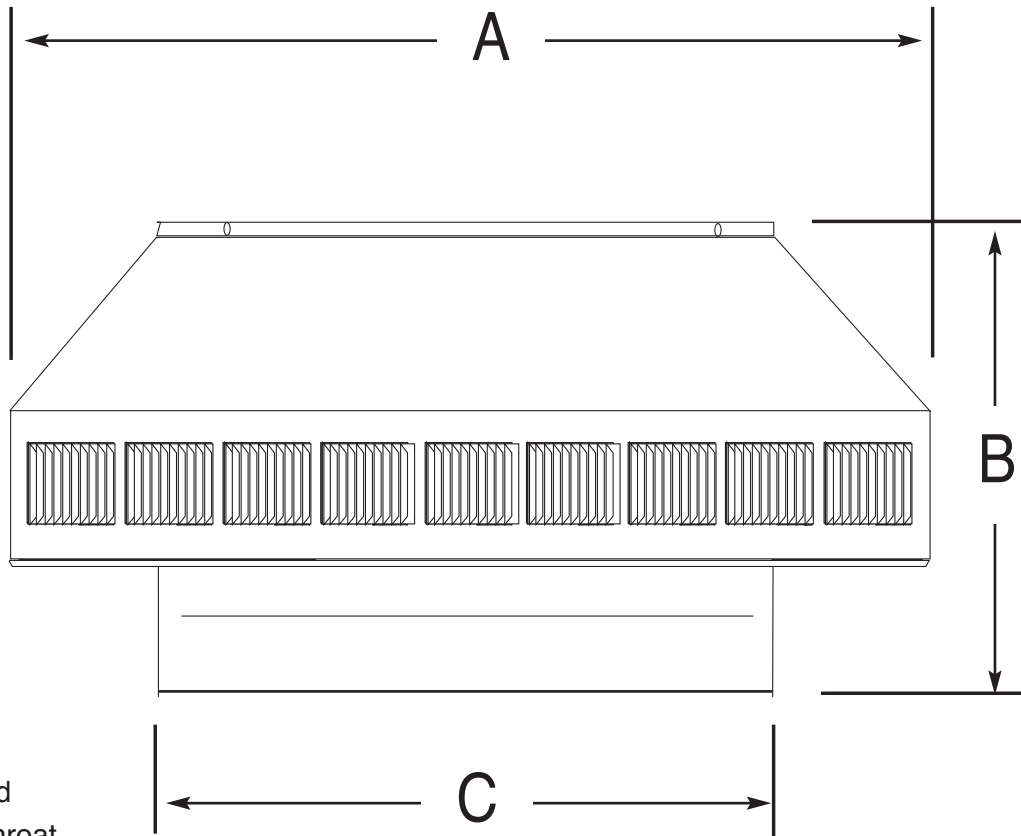

# POP VENT DIAGRAM

## 8" Diameter Retrofit for Existing Base or Pipe

- All Aluminum
- Removable Head
- No Moving Parts
- 5 Year Guarantee

LEGEND:  
A = Width of head  
B = Height of head  
C = Diameter of throat

### Dimensional Data - PV-8-RF

|                | A  | B | C | Weight |
|----------------|----|---|---|--------|
| Size in inches | 12 | 7 | 8 | 1 lbs  |

**ACTIVE VENTILATION PRODUCTS, INC.**

**800-247-3463 845-565-7770**