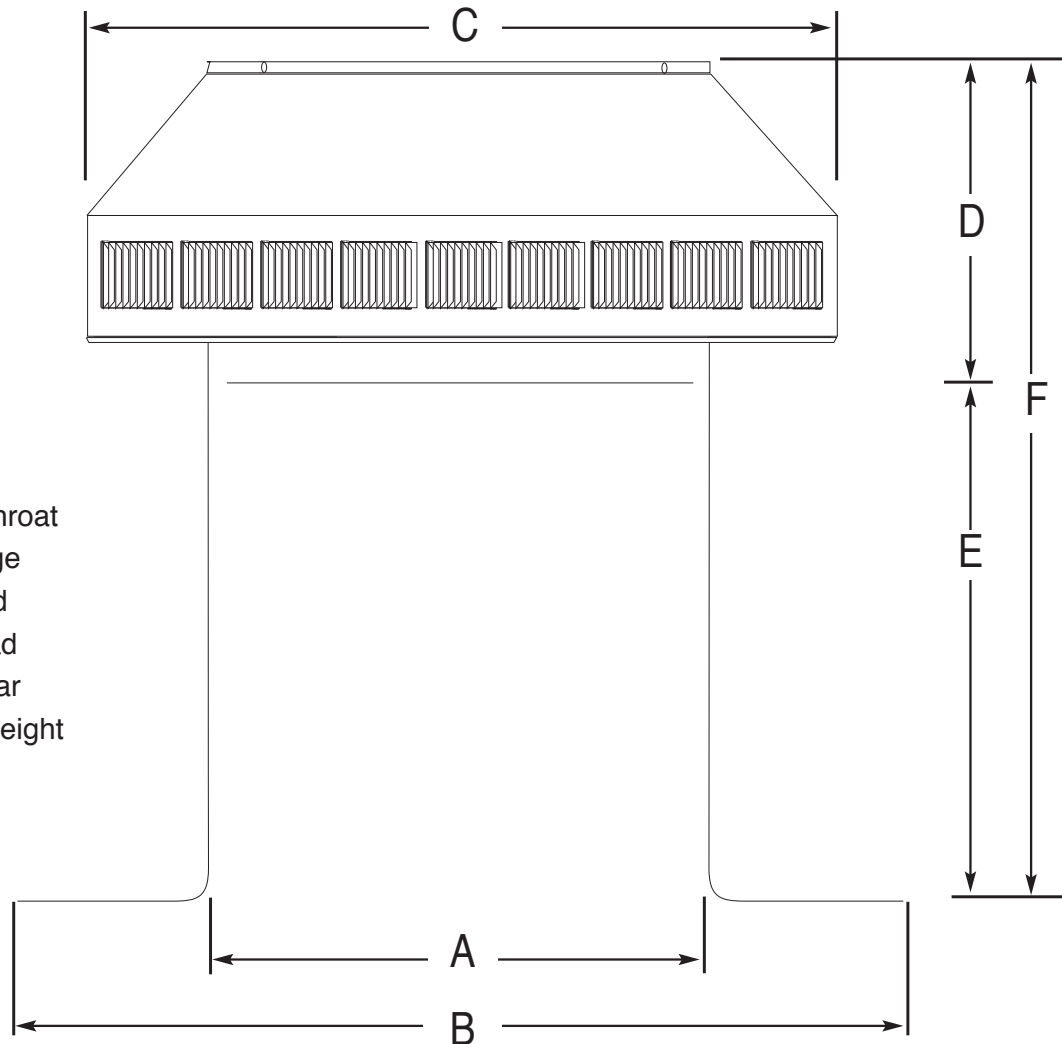

POP VENT DIAGRAM

8" Diameter with 8" Collar and Square Flange

- All Aluminum
- Removable Head

- No Moving Parts
- Lifetime Guarantee

LEGEND:

- A = Diameter of throat
- B = Width of flange
- C = Width of head
- D = Height of head
- E = Height of collar
- F = Total overall height

Dimensional Data PV-8-C8

	A	B	C	D	E	F	Weight
Size in inches	8	13.5	12	5	8	13	3 lbs

ACTIVE VENTILATION PRODUCTS, INC.

800-247-3463 845-565-7770

www.roofvents.com • E-mail: roofvents@aol.com • Fax 845-562-8963