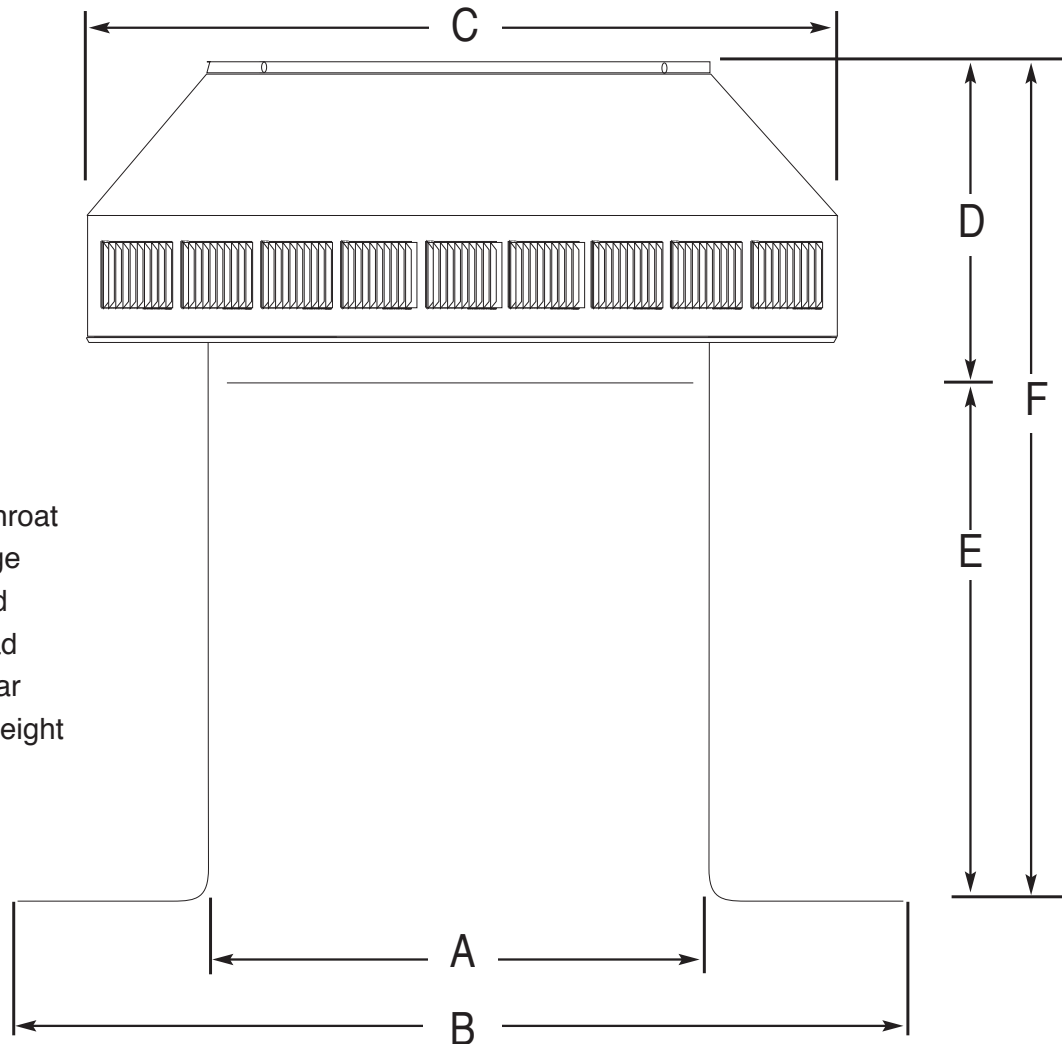

POP VENT DIAGRAM

8" Diameter with 8" Collar and Square Flange

- All Aluminum
- Removable Head

- No Moving Parts
- 5 Year Guarantee

LEGEND:

- A = Diameter of throat
- B = Width of flange
- C = Width of head
- D = Height of head
- E = Height of collar
- F = Total overall height

Dimensional Data PV-8-C8

	A	B	C	D	E	F	Weight
Size in inches	8	13.5	12	5	8	13	3 lbs

ACTIVE VENTILATION PRODUCTS, INC.

800-247-3463 845-565-7770

www.roofvents.com • E-mail: roofvents@aol.com • Fax 845-562-8963