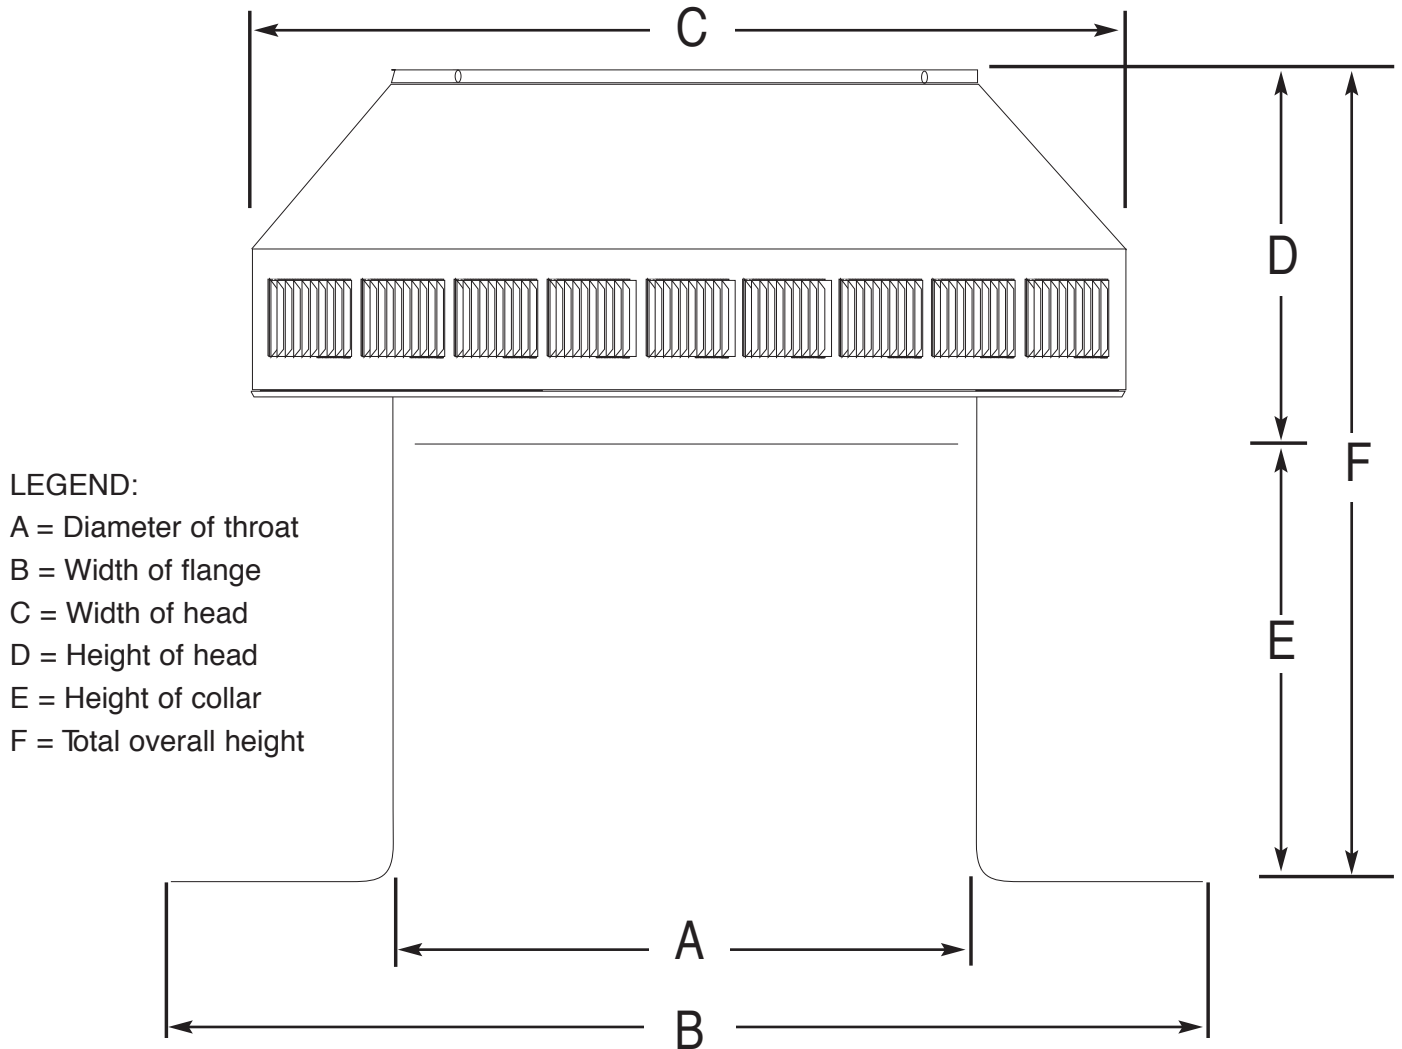

POP VENT DIAGRAM

8" Diameter with 6" Collar and Square Flange

- All Aluminum
- Removable Head
- No Moving Parts
- Lifetime Guarantee

Dimensional Data PV-8-C6

	A	B	C	D	E	F	Weight
Size in inches	8	13.5	12	5	6	11	3 lbs