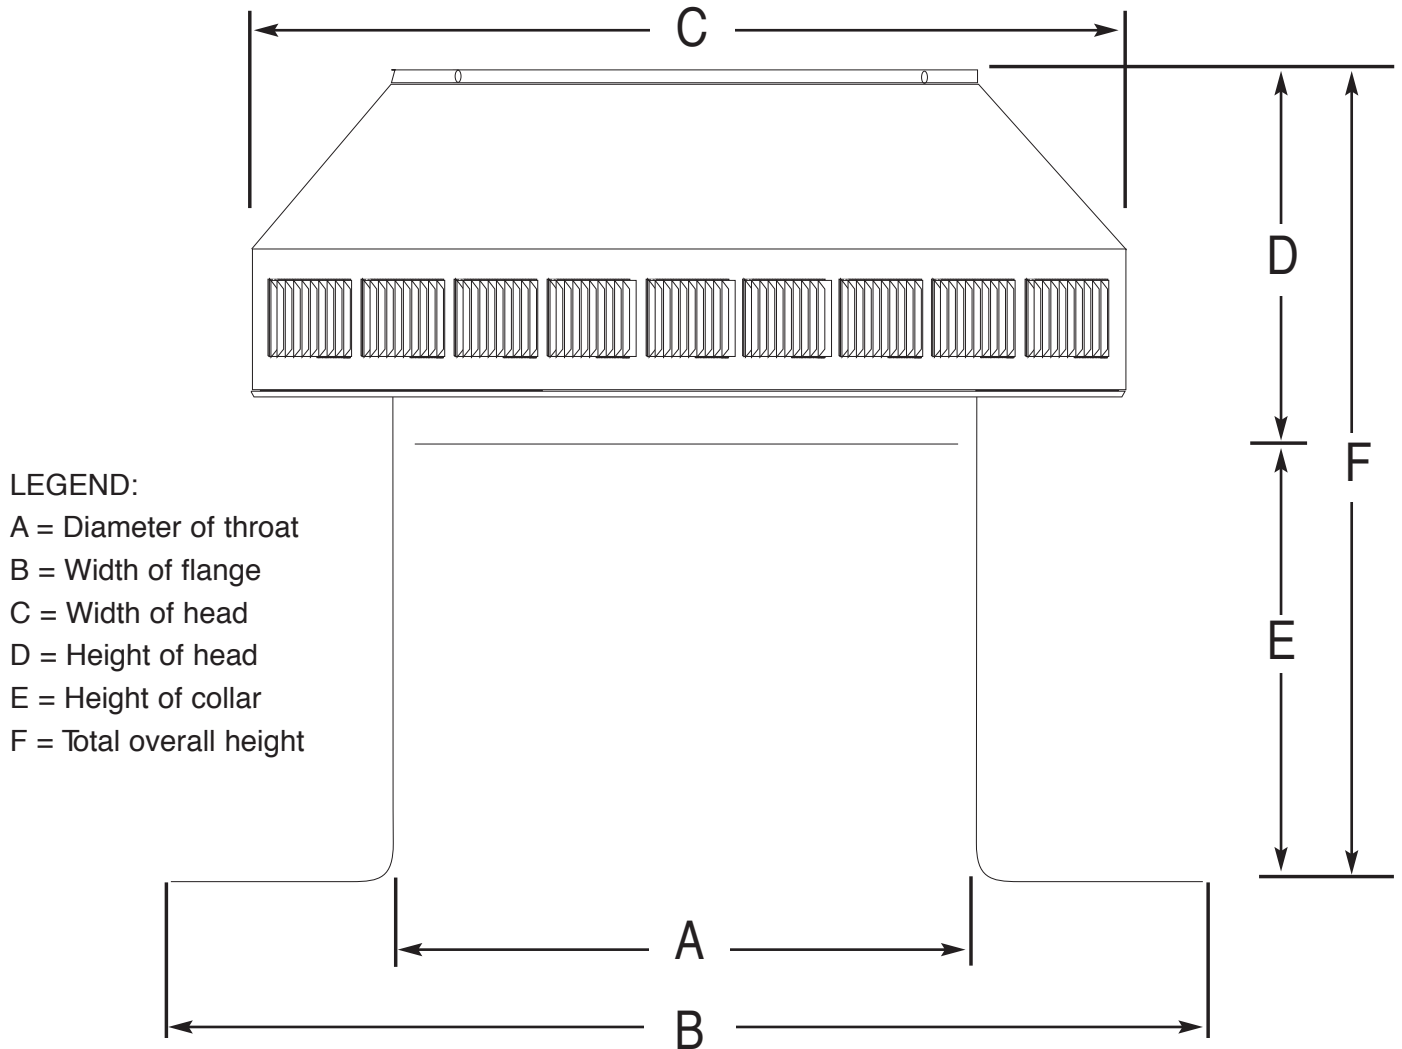

# POP VENT DIAGRAM

## 8" Diameter with 6" Collar and Square Flange

- All Aluminum
- Removable Head
- No Moving Parts
- 5 Year Guarantee