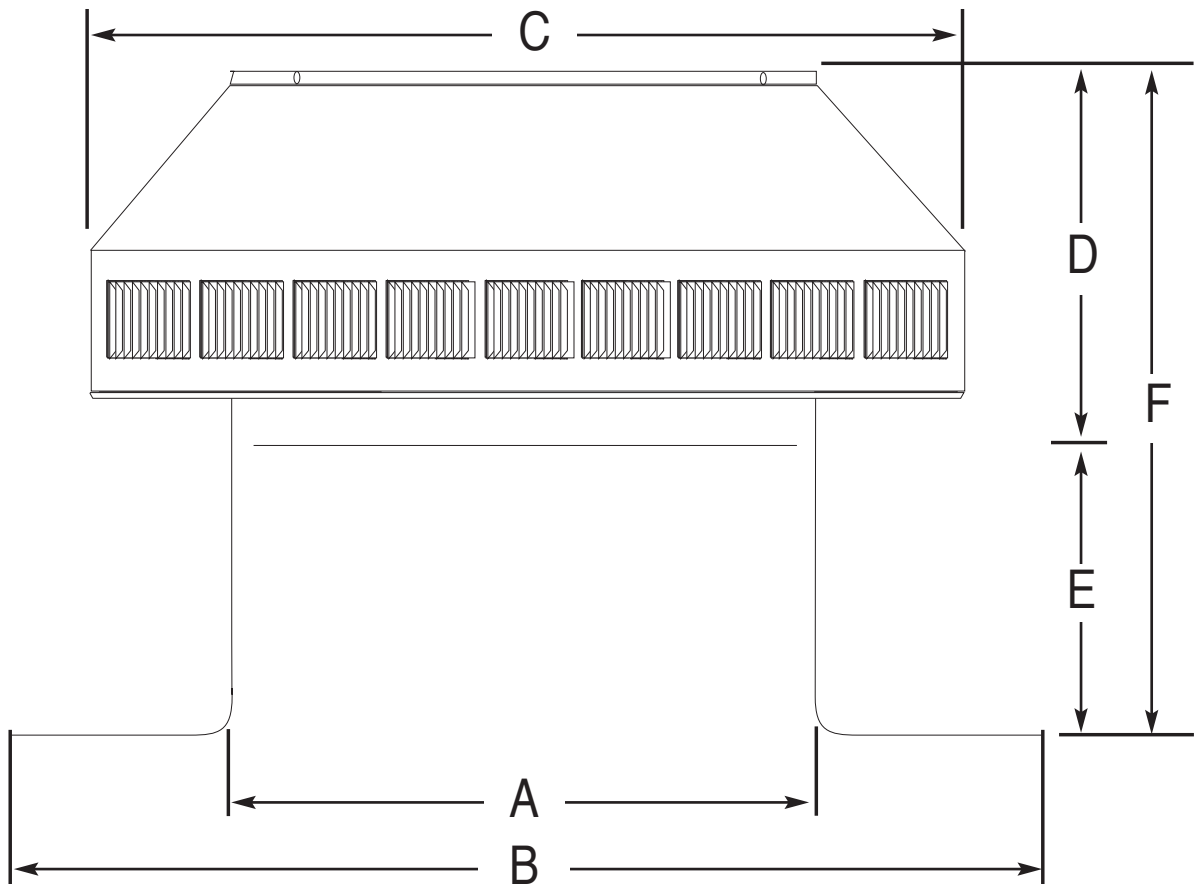

# POP VENT DIAGRAM

## 8" Diameter with 4" Collar and Square Flange

- All Aluminum
- Removable Head
- No Moving Parts
- 5 Year Guarantee

### LEGEND:

- A = Diameter of throat
- B = Width of flange
- C = Width of head
- D = Height of head
- E = Height of collar
- F = Total overall height