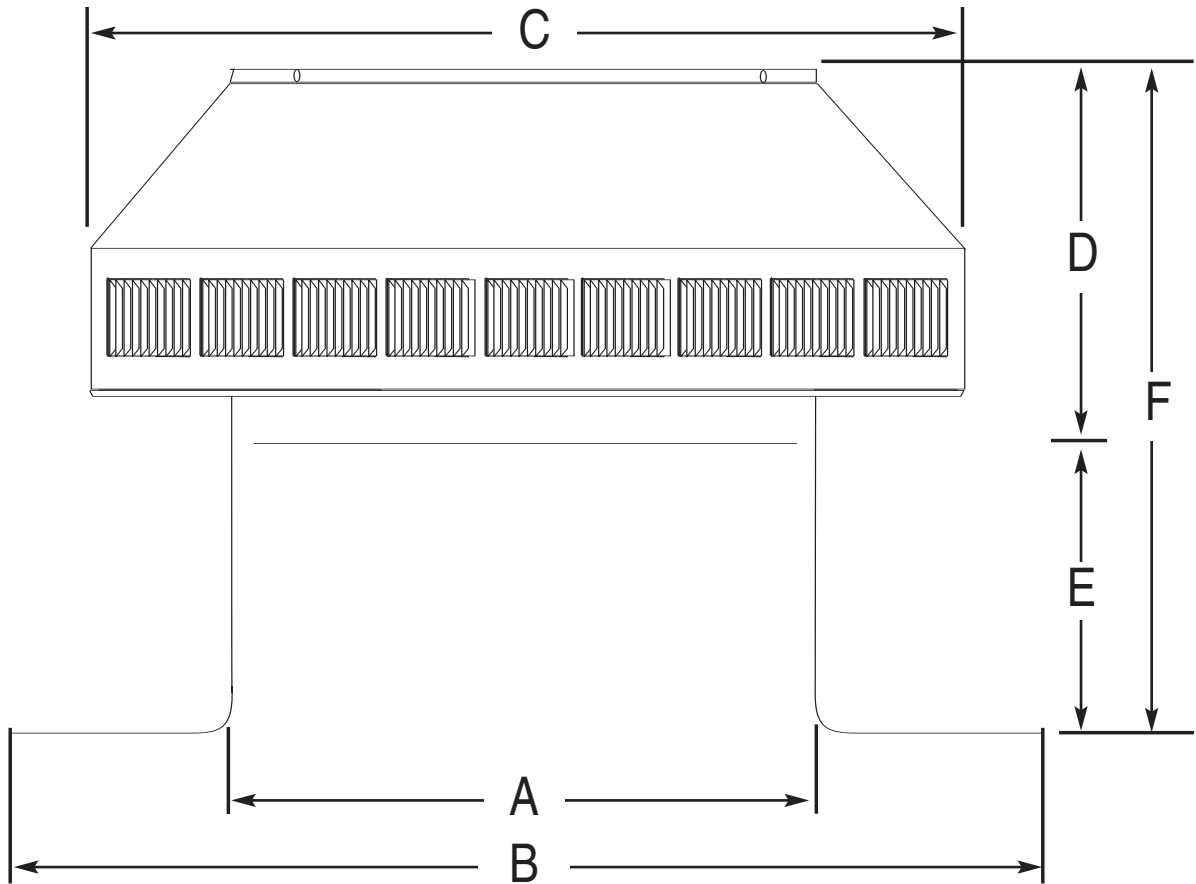

POP VENT DIAGRAM

8" Diameter with 4" Collar and Square Flange

- All Aluminum
- Removable Head
- No Moving Parts
- Lifetime Guarantee

LEGEND:

- A = Diameter of throat
- B = Width of flange
- C = Width of head
- D = Height of head
- E = Height of collar
- F = Total overall height

Dimensional Data - PV-8-C4

	A	B	C	D	E	F	Weight
Size in inches	8	13.5	12	5	4	9	3 lbs

ACTIVE VENTILATION PRODUCTS, INC.

800-247-3463 845-565-7770

www.roofvents.com • E-mail: roofvents@aol.com • Fax 845-562-8963