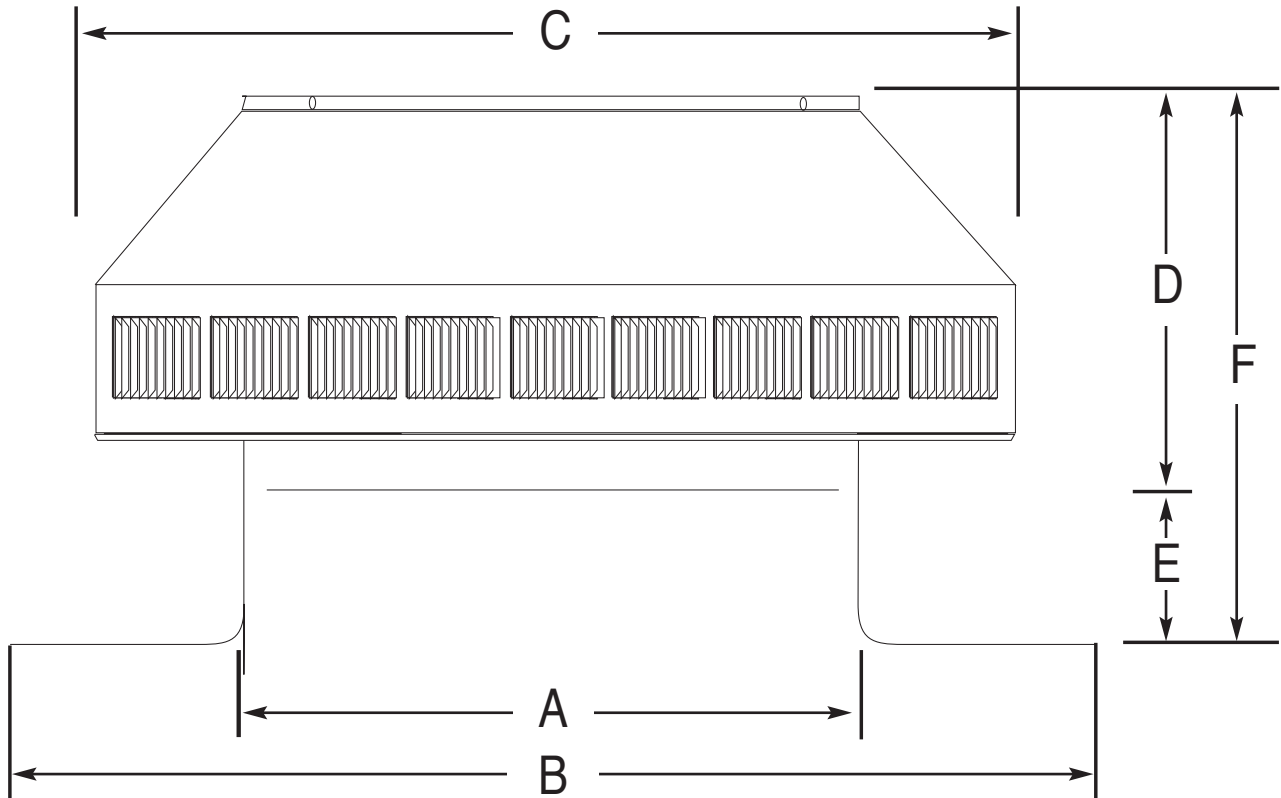

POP VENT DIAGRAM

8" Diameter with 2" Collar and Square Flange

- All Aluminum
- Removable Head
- No Moving Parts
- 5 Year Guarantee

LEGEND:

- A = Diameter of throat
- B = Width of flange
- C = Width of head
- D = Height of head
- E = Height of collar
- F = Total overall height

Dimensional Data - PV-8-C2

	A	B	C	D	E	F	Weight
Size in inches	8	13.5	12	5	2	7	3 lbs

ACTIVE VENTILATION PRODUCTS, INC.

800-247-3463 845-565-7770

www.roofvents.com • E-mail: roofvents@aol.com • Fax 845-562-8963