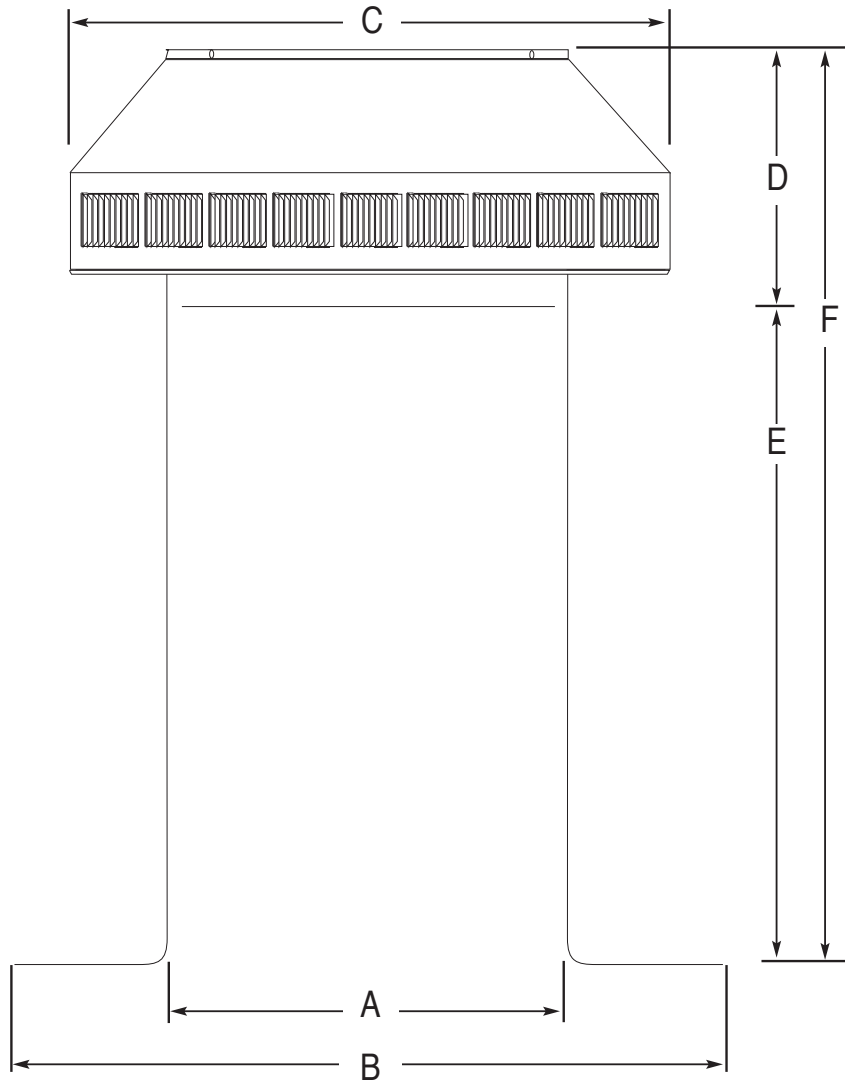

# POP VENT DIAGRAM

## 8" Diameter with 12" Collar and Square Flange

- All Aluminum
- Removable Head
- No Moving Parts
- 5 Year Guarantee

**LEGEND:**

- A = Diameter of throat
- B = Width of flange
- C = Width of head
- D = Height of head
- E = Height of collar
- F = Total overall height