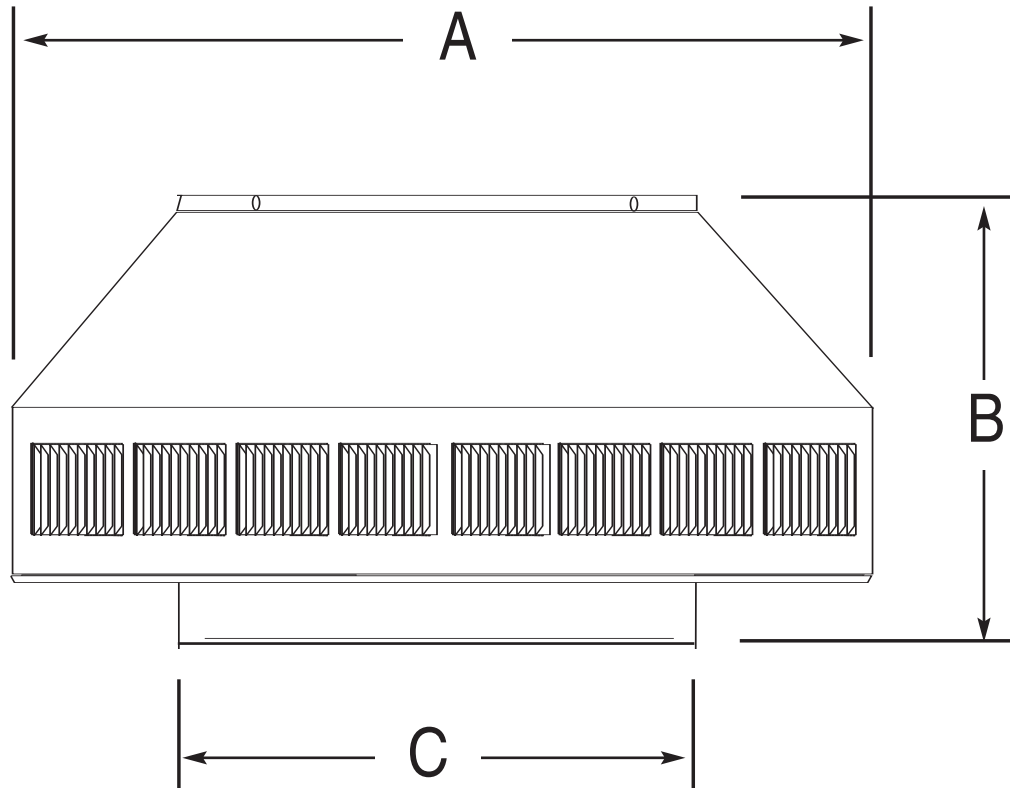

POP VENT DIAGRAM

6" Diameter Head Only

- All Aluminum
- Removable Head
- No Moving Parts
- Lifetime Guarantee

LEGEND:

- A = Width of head
- B = Height of head
- C = Diameter of throat

Dimensional Data - PV-6