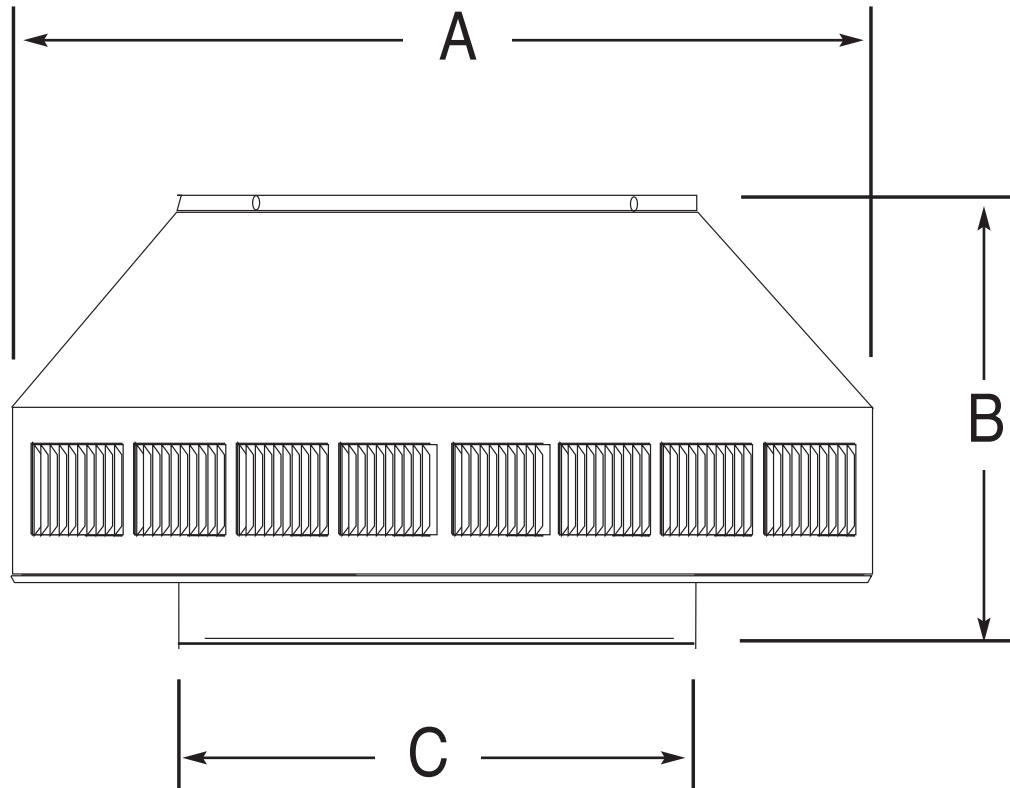

POP VENT DIAGRAM

6" Diameter Head Only

- All Aluminum
- Removable Head
- No Moving Parts
- 5 Year Guarantee

LEGEND:

- A = Width of head
- B = Height of head
- C = Diameter of throat

Dimensional Data - PV-6