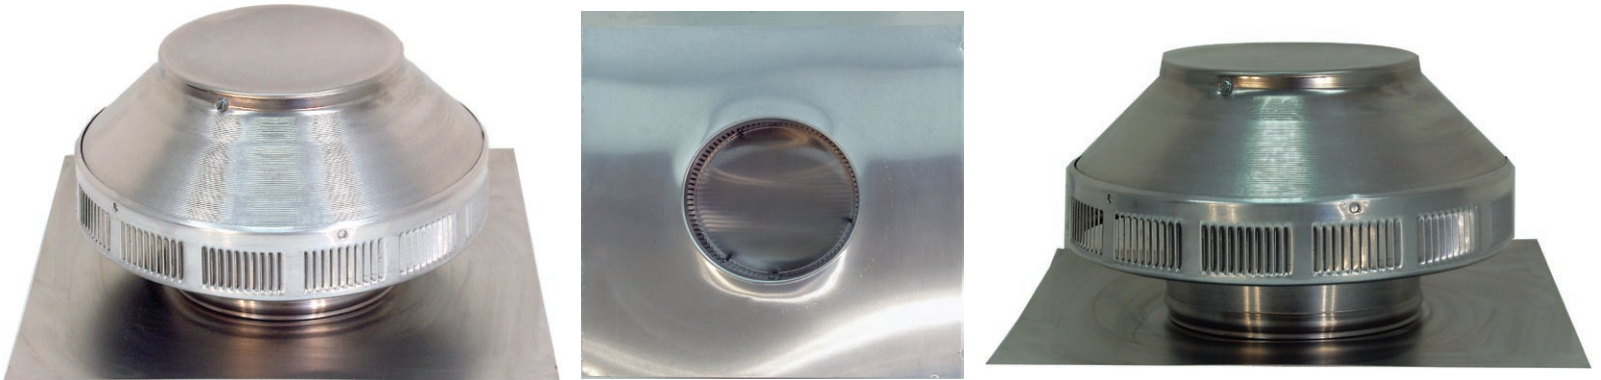

**ACTIVE
VENTILATION
PRODUCTS INC.**

**Manufacturers of
GREEN
Products**

845-565-7770 • Fax: 845-562-8963 • www.roofvents.com • roofvent@aol.com

PV-6-W6 ROOF LOUVER

A High Quality Roof Vent for Superior Attic Ventilation

- Tests show louver design lowers summer attic temperatures considerably
- A cooler attic temperature saves on electricity consumption during hot summer days
- Efficient ventilation keeps insulation dry and warm on cold winter days
- Stamped vent louvers to prevent bug entry and provide maximum ventilation
- Durable all aluminum construction to last the life of the roof

SPECIFICATIONS & DIMENSIONS OF THE PV-6-W6

A) ID	6"
B) Flange L & W	12"
C) OD	11"
D) Height of Head	6"
Net Free Vent Area (inches)	28
Net Free Vent Area (feet)	.19
Application per sq. ft.	100