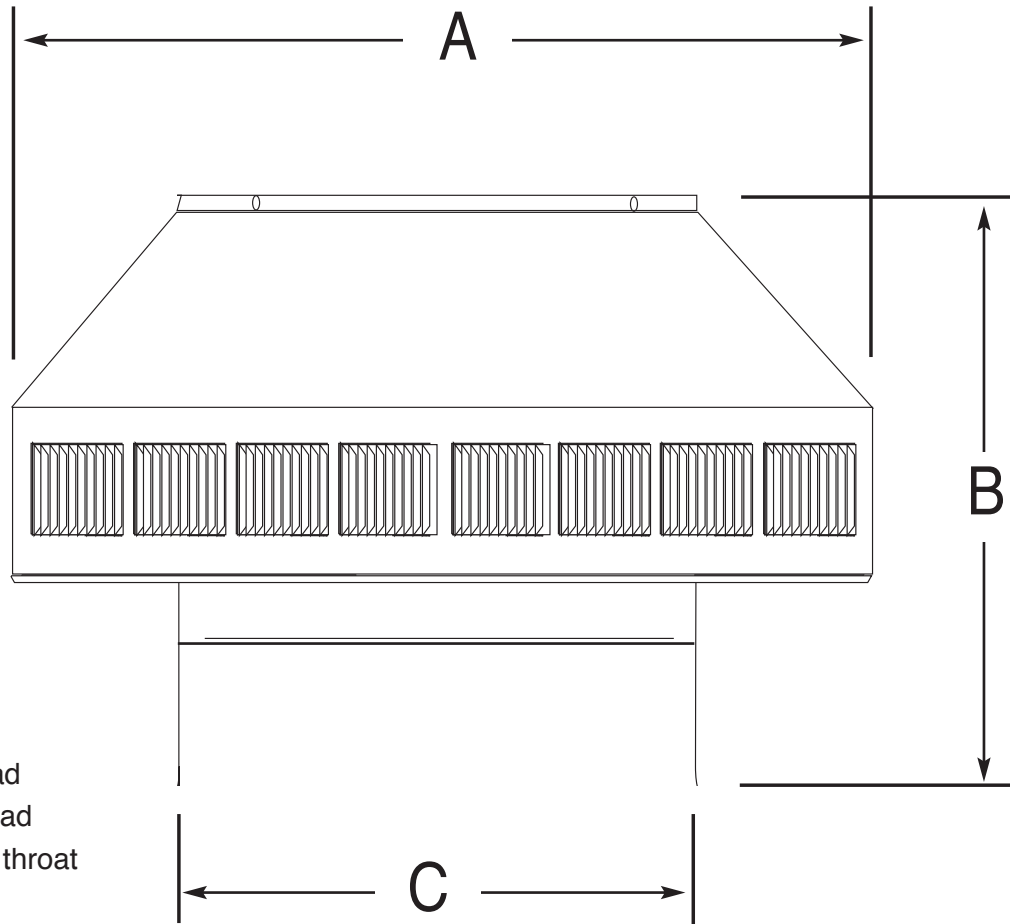

POP VENT DIAGRAM

6" Diameter Retrofit for Existing Base or Pipe

- All Aluminum
- Removable Head
- No Moving Parts
- 5 Year Guarantee

LEGEND:
A = Width of head
B = Height of head
C = Diameter of throat

Dimensional Data - PV-6-RF