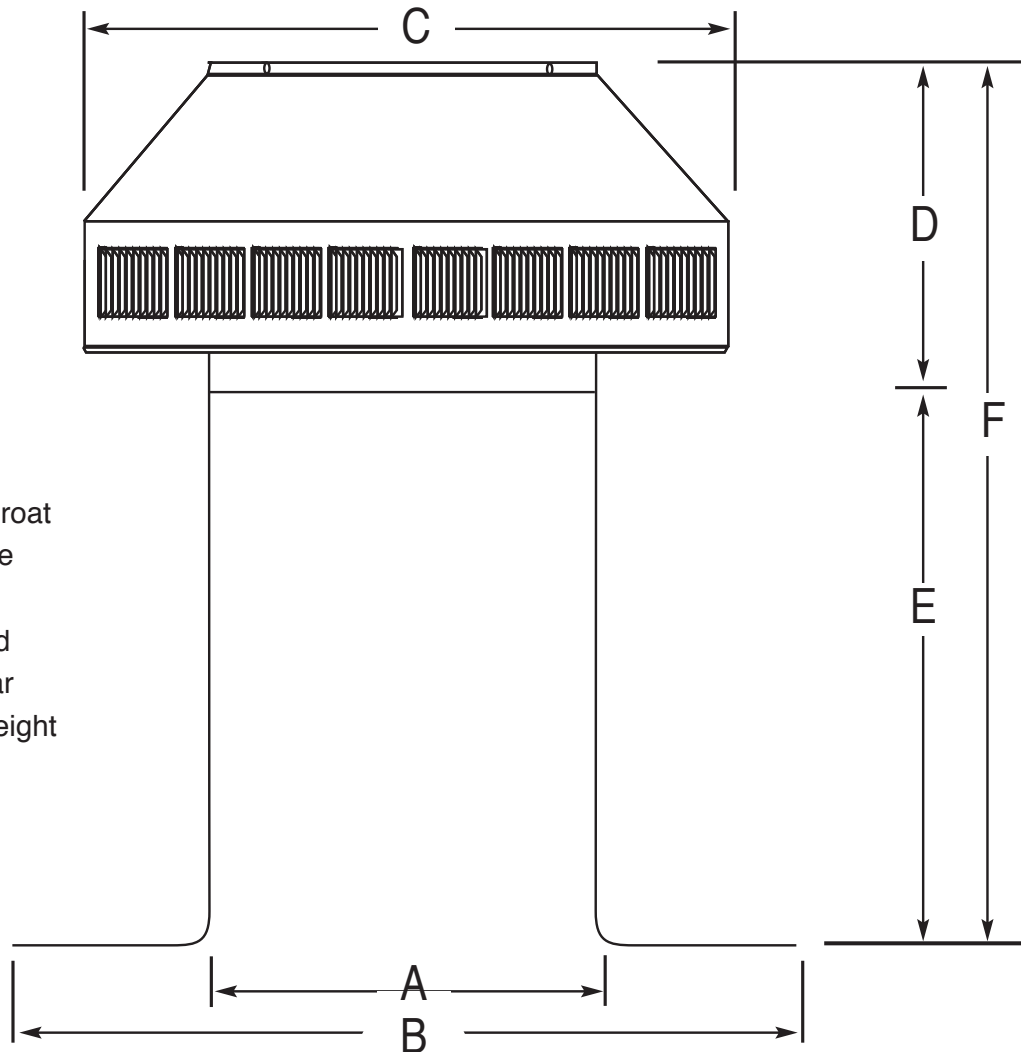

POP VENT DIAGRAM

6" Diameter with 8" Collar and Square Flange

- All Aluminum
- Removable Head
- No Moving Parts
- 5 Year Guarantee

LEGEND:

- A = Diameter of throat
- B = Width of flange
- C = Width of head
- D = Height of head
- E = Height of collar
- F = Total overall height

Dimensional Data PV-6-C8

	A	B	C	D	E	F	Weight
Size in inches	6	12	10	5	8	13	2 lbs

ACTIVE VENTILATION PRODUCTS, INC.

800-247-3463 845-565-7770

www.roofvents.com • E-mail: roofvents@aol.com • Fax 845-562-8963