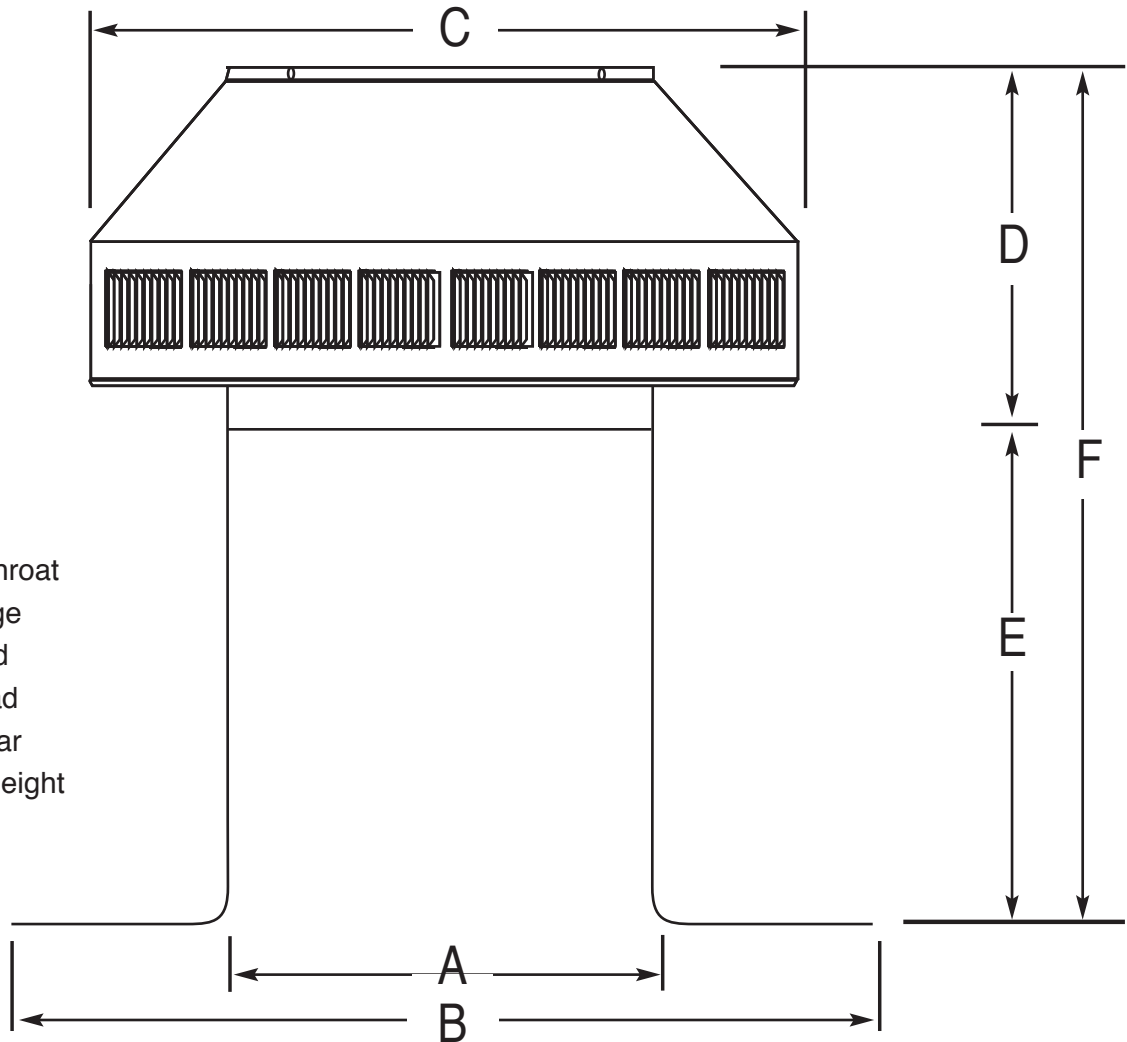

# POP VENT DIAGRAM

**6" Diameter with 6" Collar and Square Flange**

- All Aluminum
- Removable Head
- No Moving Parts
- 5 Year Guarantee

**LEGEND:**

- A = Diameter of throat
- B = Width of flange
- C = Width of head
- D = Height of head
- E = Height of collar
- F = Total overall height

## Dimensional Data PV-6-C6

	A	B	C	D	E	F	Weight
Size in inches	6	12	10	5	6	11	2 lbs

**ACTIVE VENTILATION PRODUCTS, INC.**

**800-247-3463 845-565-7770**

www.roofvents.com • E-mail: roofvents@aol.com • Fax 845-562-8963