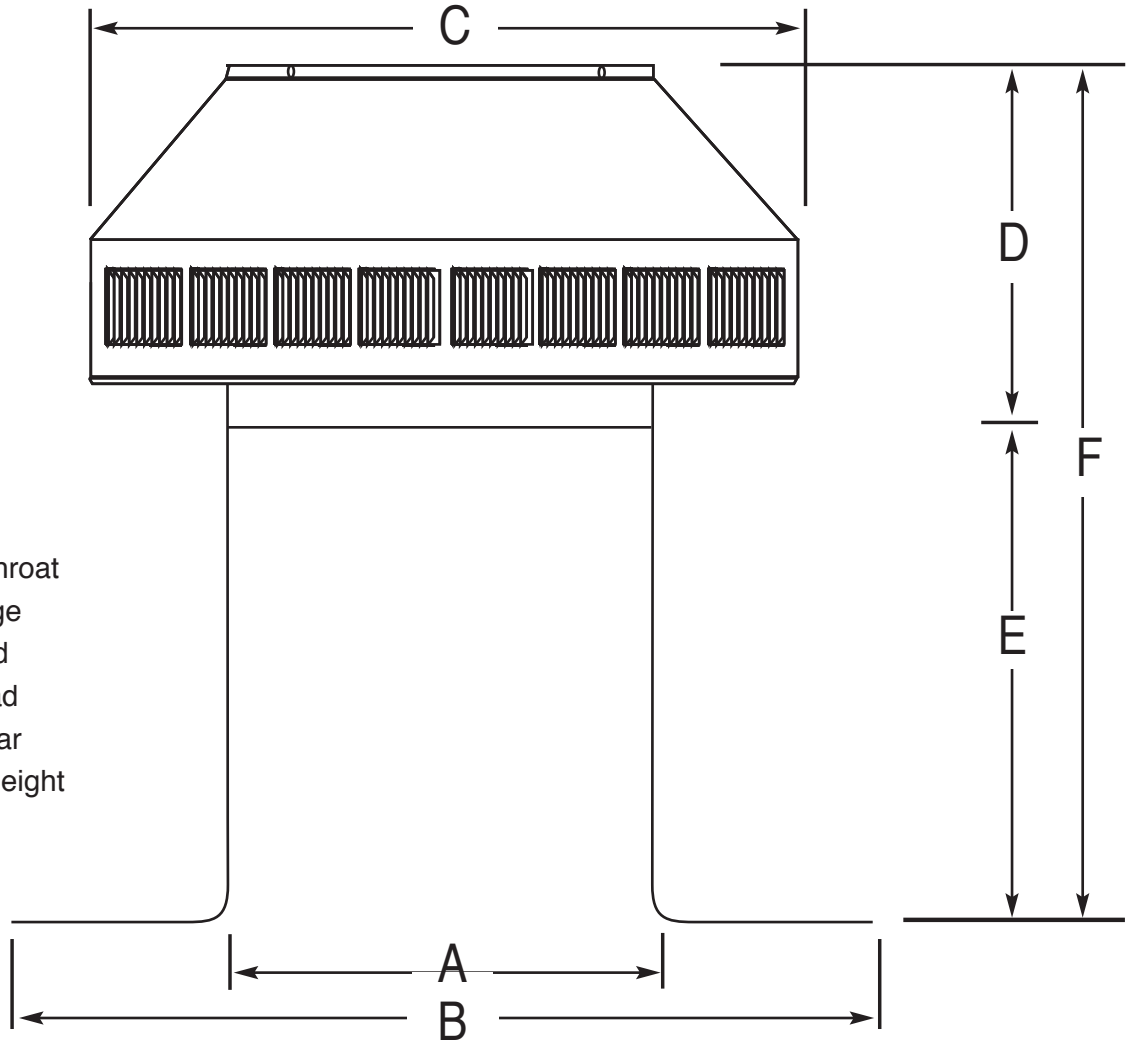

POP VENT DIAGRAM

6" Diameter with 6" Collar and Square Flange

- All Aluminum
- Removable Head
- No Moving Parts
- Lifetime Guarantee

LEGEND:

- A = Diameter of throat
- B = Width of flange
- C = Width of head
- D = Height of head
- E = Height of collar
- F = Total overall height

Dimensional Data PV-6-C6

	A	B	C	D	E	F	Weight
Size in inches	6	12	10	5	6	11	2 lbs

ACTIVE VENTILATION PRODUCTS, INC.

800-247-3463 845-565-7770

www.roofvents.com • E-mail: roofvents@aol.com • Fax 845-562-8963