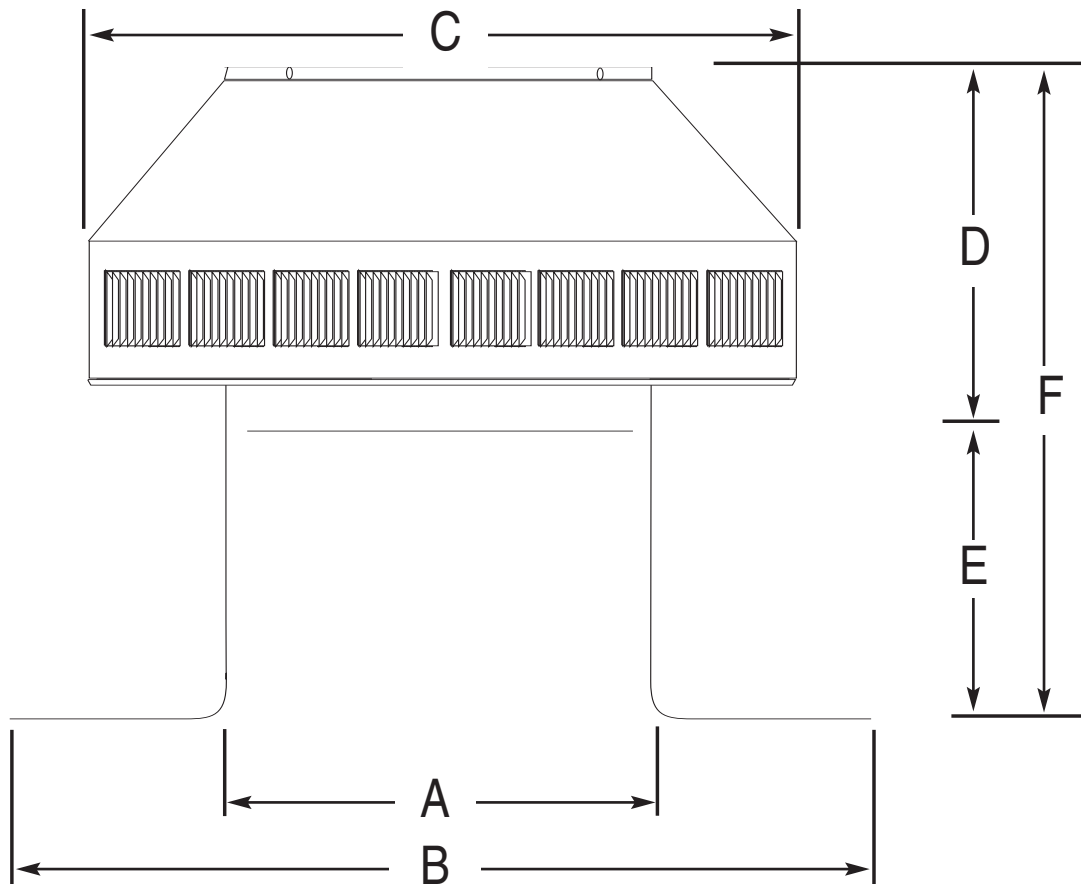

# POP VENT DIAGRAM

## 6" Diameter with 4" Collar and Square Flange

- All Aluminum
- Removable Head
- No Moving Parts
- Lifetime Guarantee

**LEGEND:**

- A = Diameter of throat
- B = Width of flange
- C = Width of head
- D = Height of head
- E = Height of collar
- F = Total overall height