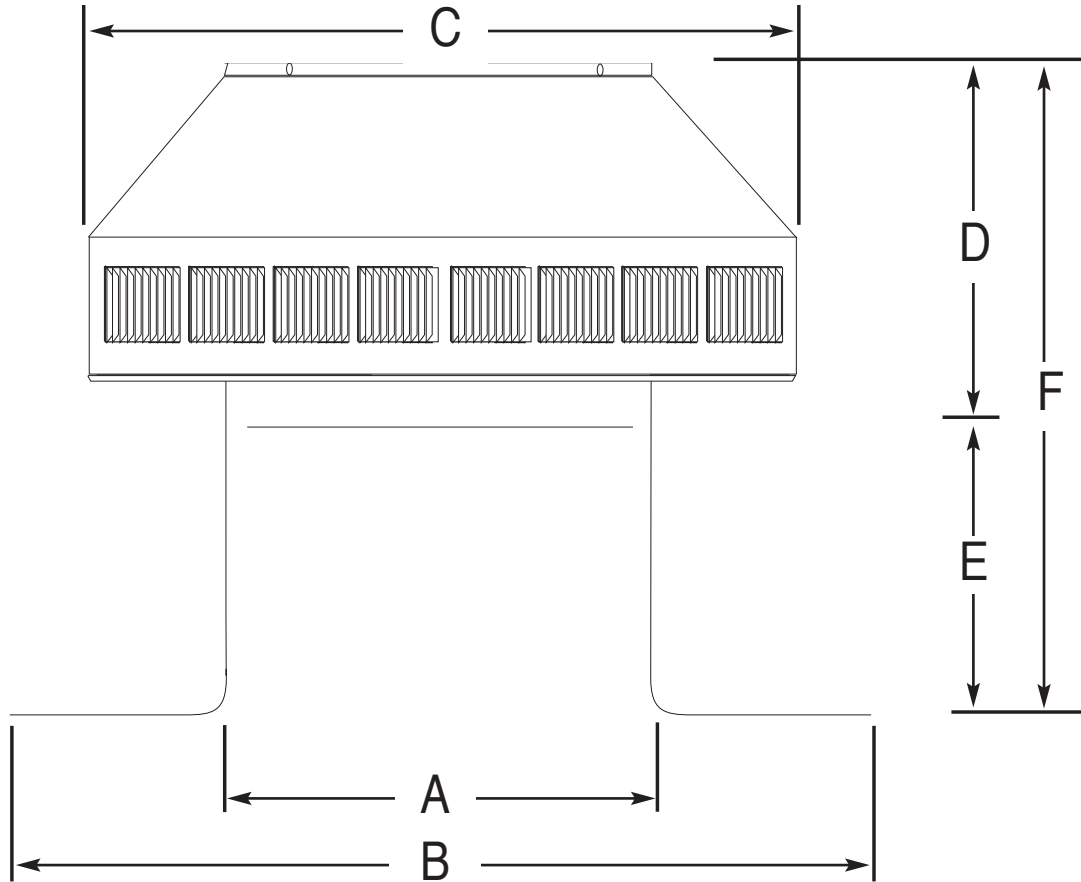

POP VENT DIAGRAM

6" Diameter with 4" Collar and Square Flange

- All Aluminum
- Removable Head
- No Moving Parts
- 5 Year Guarantee

LEGEND:

- A = Diameter of throat
- B = Width of flange
- C = Width of head
- D = Height of head
- E = Height of collar
- F = Total overall height

Dimensional Data - PV-6-C4

	A	B	C	D	E	F	Weight
Size in inches	6	12	10	5	4	9	2 lbs

ACTIVE VENTILATION PRODUCTS, INC.

800-247-3463 845-565-7770

www.roofvents.com • E-mail: roofvents@aol.com • Fax 845-562-8963