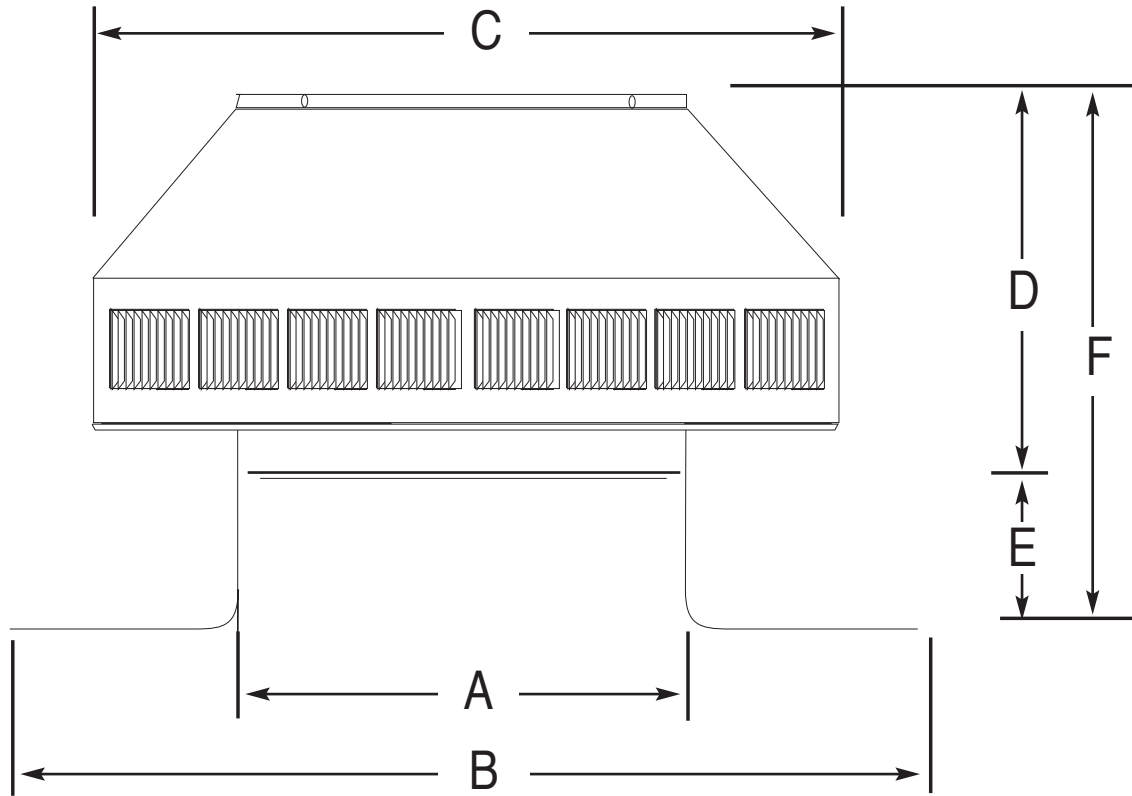

# POP VENT DIAGRAM

## 6" Diameter with 2" Collar and Square Flange

- All Aluminum
- Removable Head
- No Moving Parts
- 5 Year Guarantee

**LEGEND:**

- A = Diameter of throat
- B = Width of flange
- C = Width of head
- D = Height of head
- E = Height of collar
- F = Total overall height