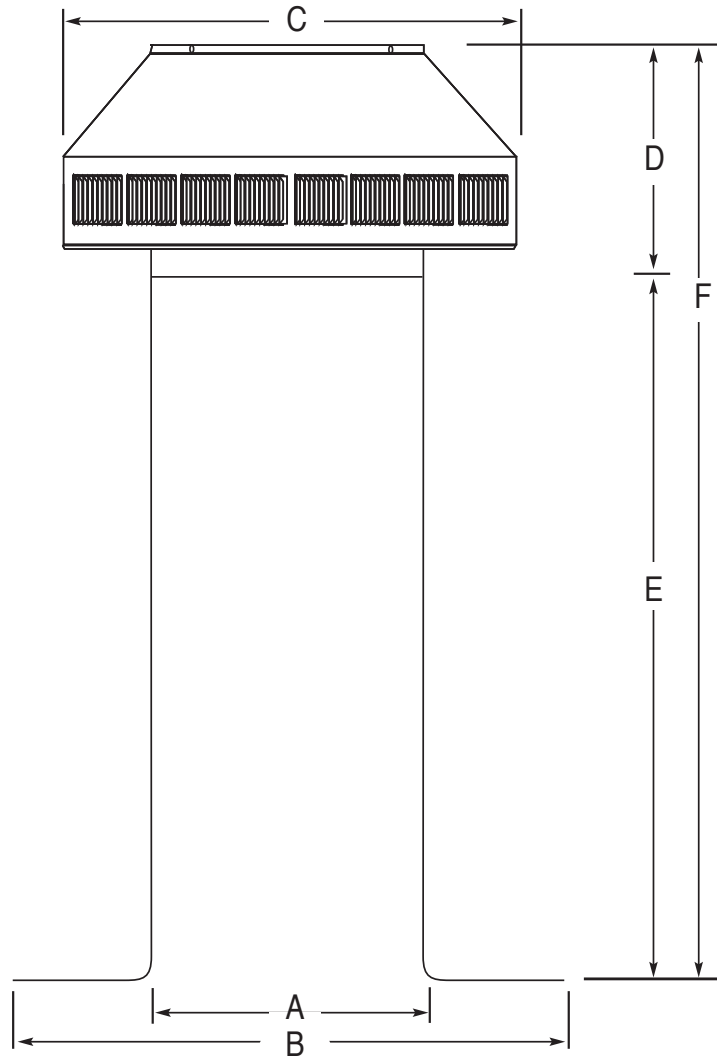

POP VENT DIAGRAM

6" Diameter with 12" Collar and Square Flange

- All Aluminum
- Removable Head
- No Moving Parts
- 5 Year Guarantee

LEGEND:

- A = Diameter of throat
- B = Width of flange
- C = Width of head
- D = Height of head
- E = Height of collar
- F = Total overall height

Dimensional Data PV-6-C12

	A	B	C	D	E	F	Weight
Size in inches	6	12	10	5	12	17	2 lbs

ACTIVE VENTILATION PRODUCTS, INC.

800-247-3463 845-565-7770

www.roofvents.com • E-mail: roofvents@aol.com • Fax 845-562-8963