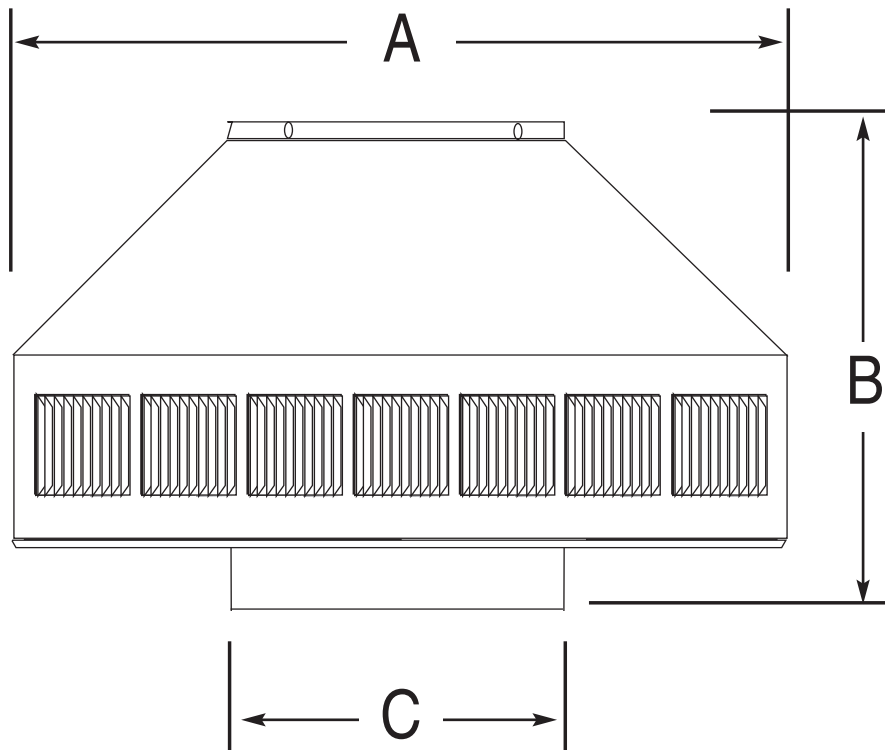

# POP VENT DIAGRAM

## 4" Diameter Head Only

- All Aluminum
- Removable Head
- No Moving Parts
- Lifetime Guarantee

LEGEND:

- A = Width of head
- B = Height of head
- C = Diameter of throat