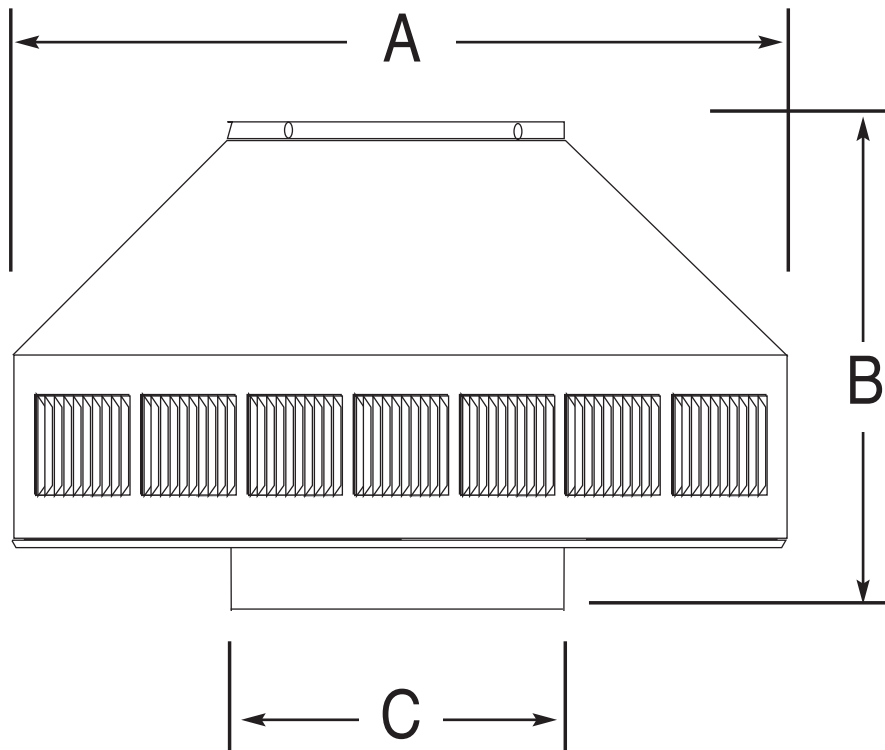

POP VENT DIAGRAM

4" Diameter Head Only

- All Aluminum
- Removable Head
- No Moving Parts
- 5 Year Guarantee

LEGEND:

- A = Width of head
- B = Height of head
- C = Diameter of throat

Dimensional Data - PV-4