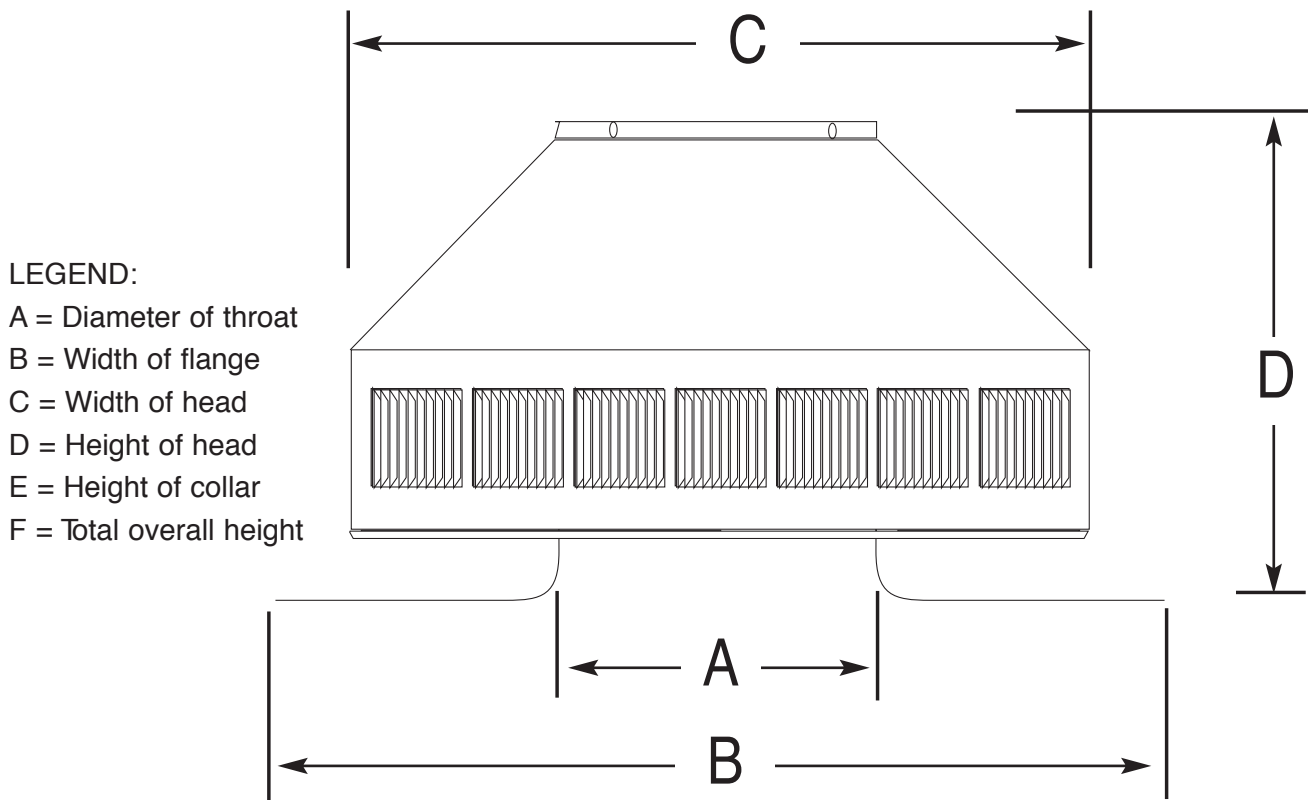

POP VENT DIAGRAM

**4" Diameter with One Piece Construction
with 1.75" Clearance & Square Flange**

- All Aluminum
- Removable Head
- No Moving Parts
- Lifetime Guarantee

Dimensional Data - PV-4-W6

	A	B	C	D	Weight
Size in inches	4	10	8	5.25	1.25 lbs