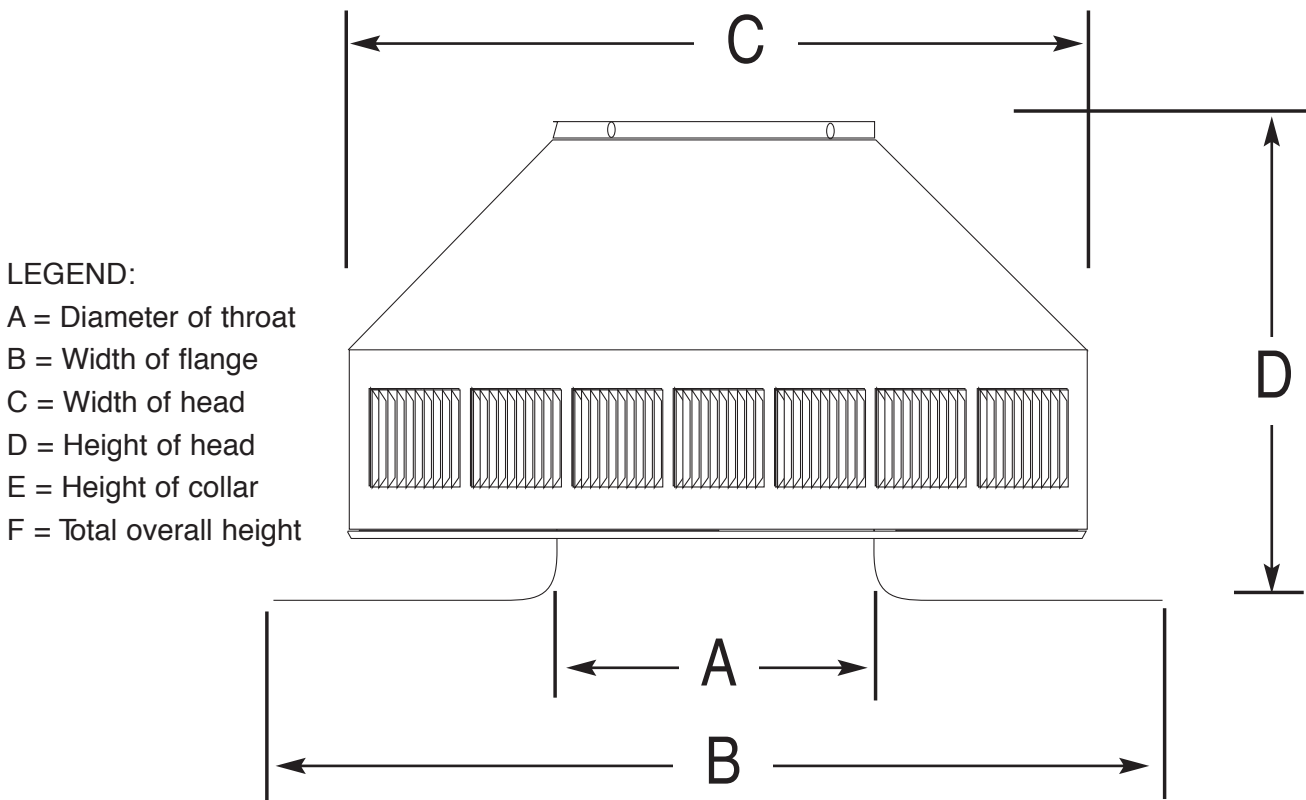

POP VENT DIAGRAM

**4" Diameter with One Piece Construction
with 1.75" Clearance & Square Flange**

- All Aluminum
- Removable Head
- No Moving Parts
- 5 Year Guarantee

Dimensional Data - PV-4-W6

	A	B	C	D	Weight
Size in inches	4	10	8	5.25	1.25 lbs