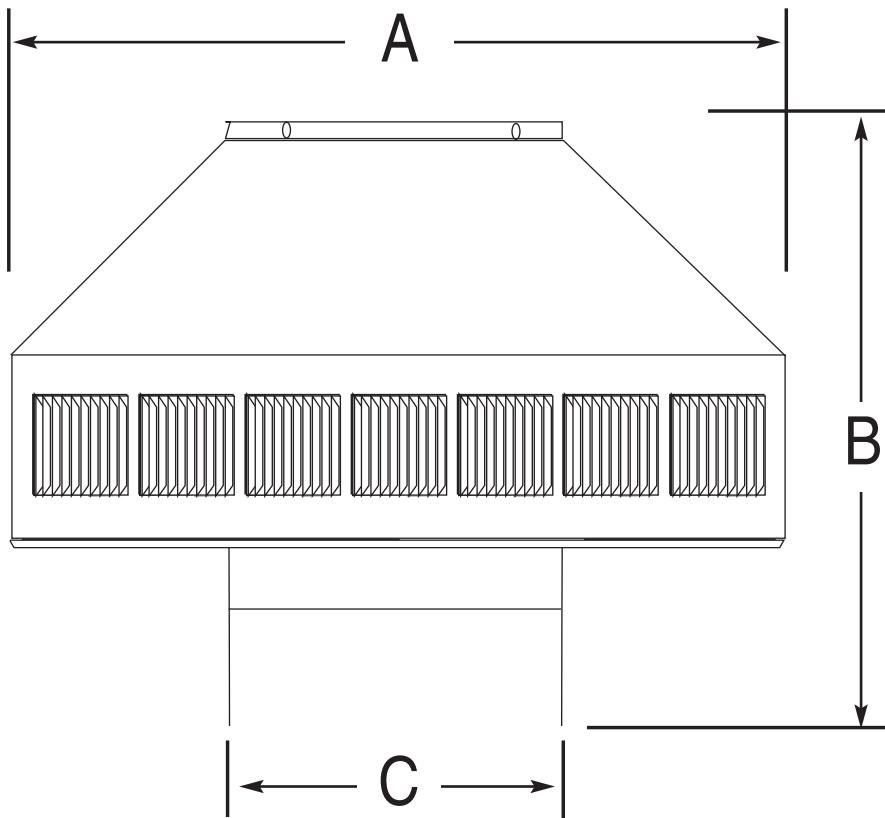

# POP VENT DIAGRAM

## 4" Diameter Retrofit for Existing Base or Pipe

- All Aluminum
- Removable Head
- No Moving Parts
- Lifetime Guarantee

LEGEND:

- A = Width of head
- B = Height of head
- C = Diameter of throat