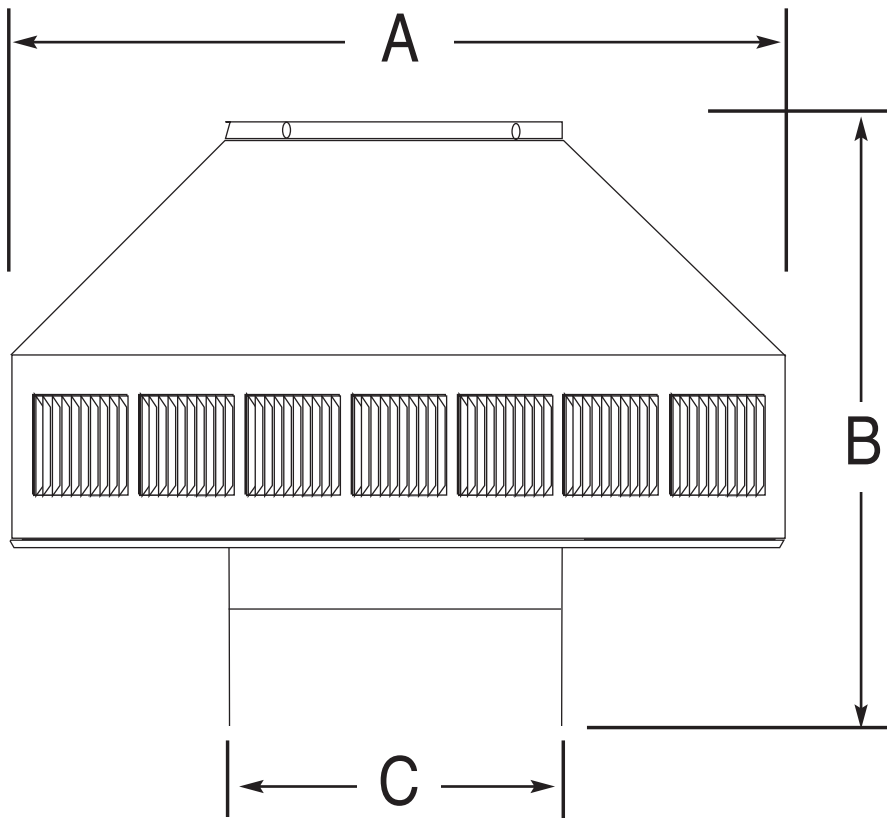

POP VENT DIAGRAM

4" Diameter Retrofit for Existing Base or Pipe

- All Aluminum
- Removable Head
- No Moving Parts
- 5 Year Guarantee

LEGEND:

- A = Width of head
- B = Height of head
- C = Diameter of throat

Dimensional Data - PV-4-RF

	A	B	C	Weight
Size in inches	8	7	4	1 lbs

ACTIVE VENTILATION PRODUCTS, INC.

800-247-3463 845-565-7770

www.roofvents.com • E-mail: roofvents@aol.com • Fax 845-562-8963