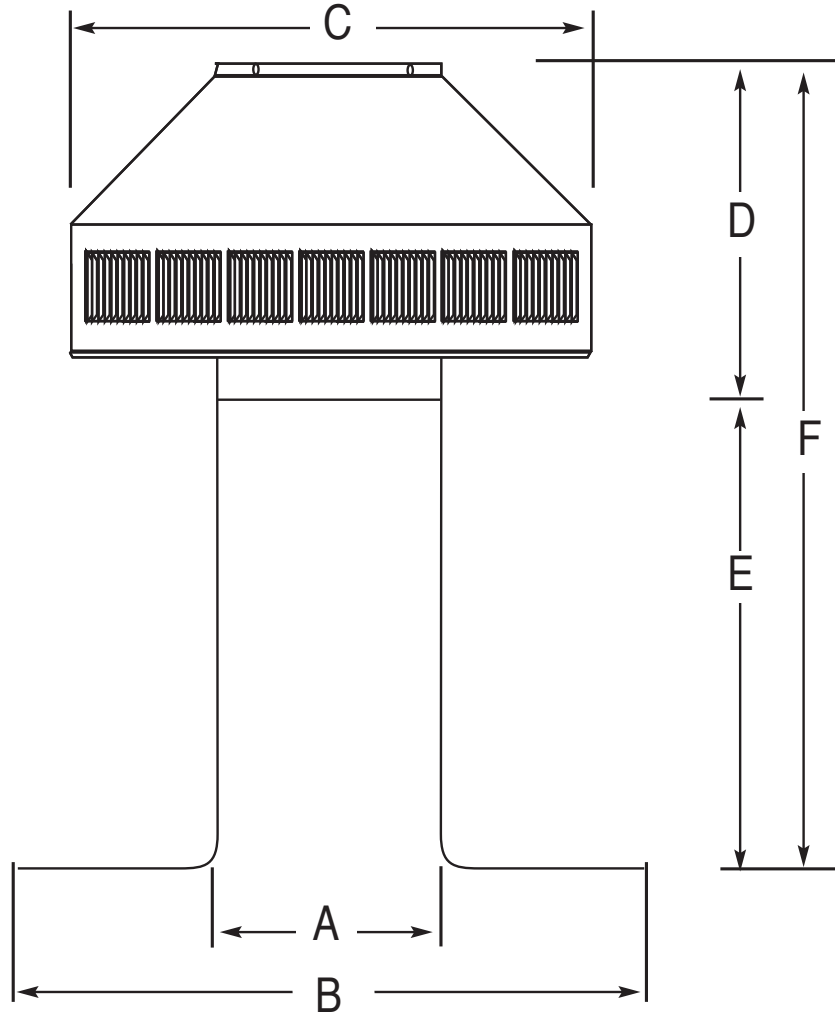

POP VENT DIAGRAM

4" Diameter with 8" Collar and Square Flange

- All Aluminum
- Removable Head
- No Moving Parts
- 5 Year Guarantee

LEGEND:

- A = Diameter of throat
- B = Width of flange
- C = Width of head
- D = Height of head
- E = Height of collar
- F = Total overall height

Dimensional Data PV-4-C8

	A	B	C	D	E	F	Weight
Size in inches	4	10	8	5	8	13	2 lbs

ACTIVE VENTILATION PRODUCTS, INC.

800-247-3463 845-565-7770

www.roofvents.com • E-mail: roofvents@aol.com • Fax 845-562-8963