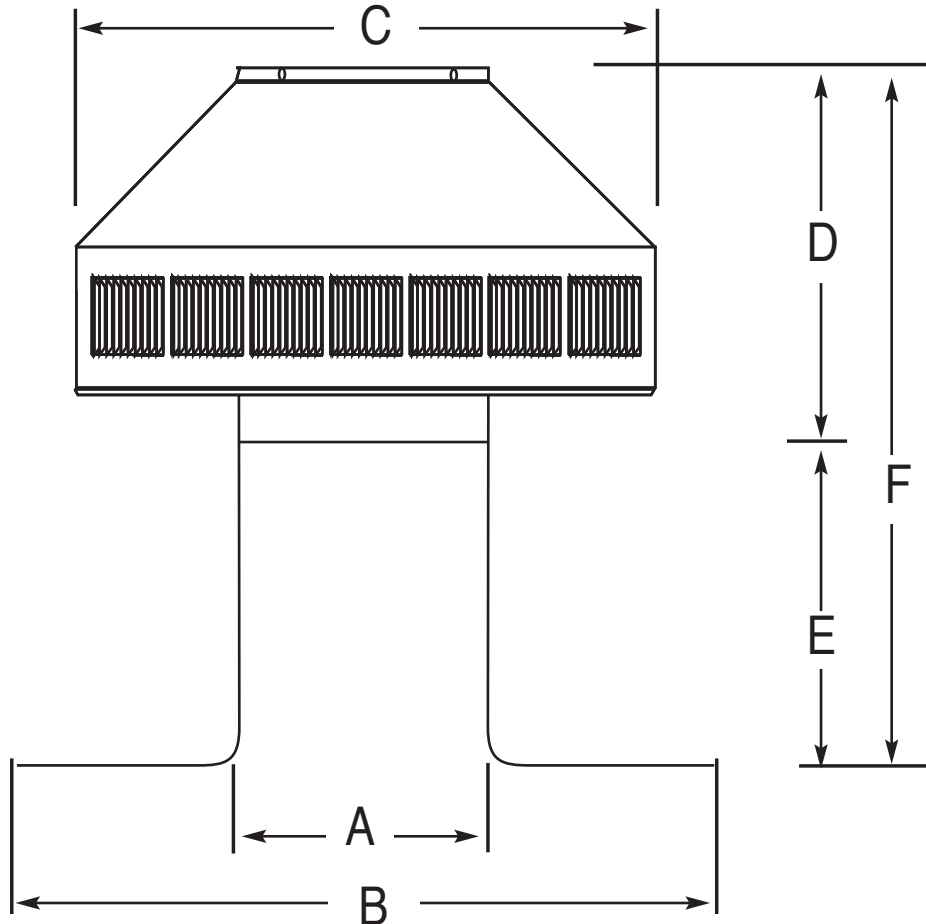

POP VENT DIAGRAM

4" Diameter with 6" Collar and Square Flange

- All Aluminum
- Removable Head
- No Moving Parts
- Lifetime Guarantee

LEGEND:

- A = Diameter of throat
- B = Width of flange
- C = Width of head
- D = Height of head
- E = Height of collar
- F = Total overall height

Dimensional Data PV-4-C6

	A	B	C	D	E	F	Weight
Size in inches	4	10	8	5	6	11	2 lbs

ACTIVE VENTILATION PRODUCTS, INC.

800-247-3463 845-565-7770

www.roofvents.com • E-mail: roofvents@aol.com • Fax 845-562-8963