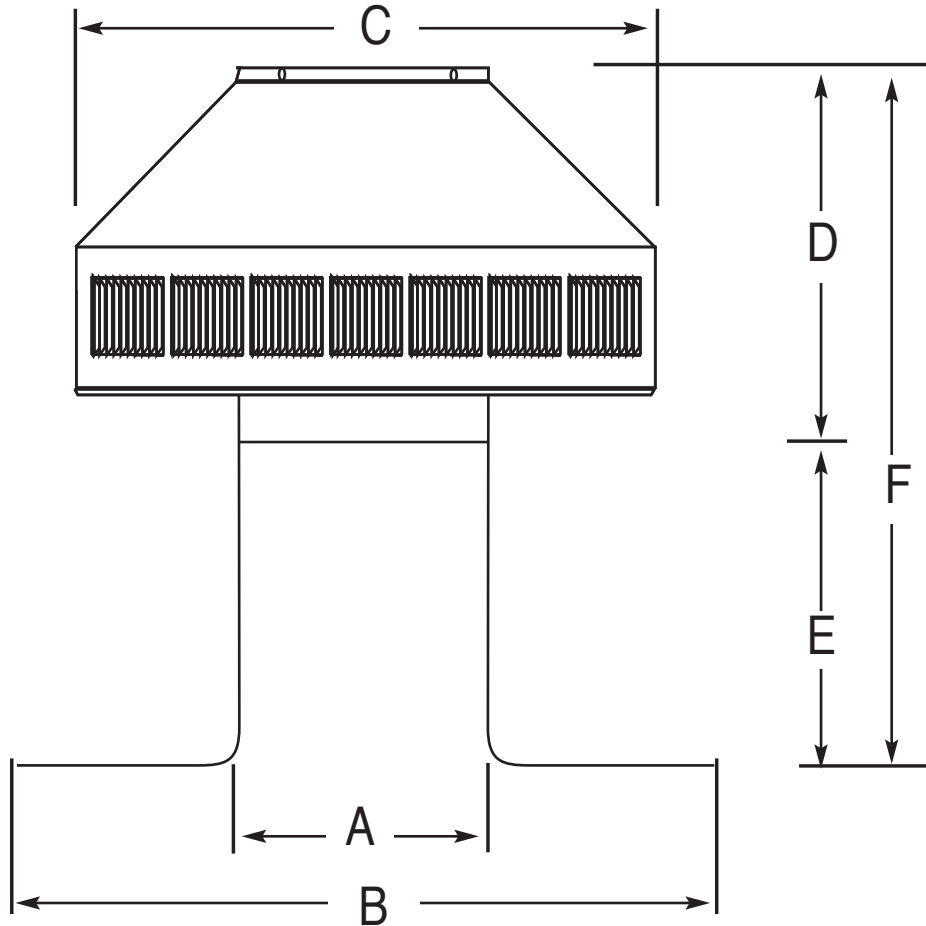

# POP VENT DIAGRAM

## 4" Diameter with 6" Collar and Square Flange

- All Aluminum
- Removable Head
- No Moving Parts
- 5 Year Guarantee

LEGEND:

- A = Diameter of throat
- B = Width of flange
- C = Width of head
- D = Height of head
- E = Height of collar
- F = Total overall height