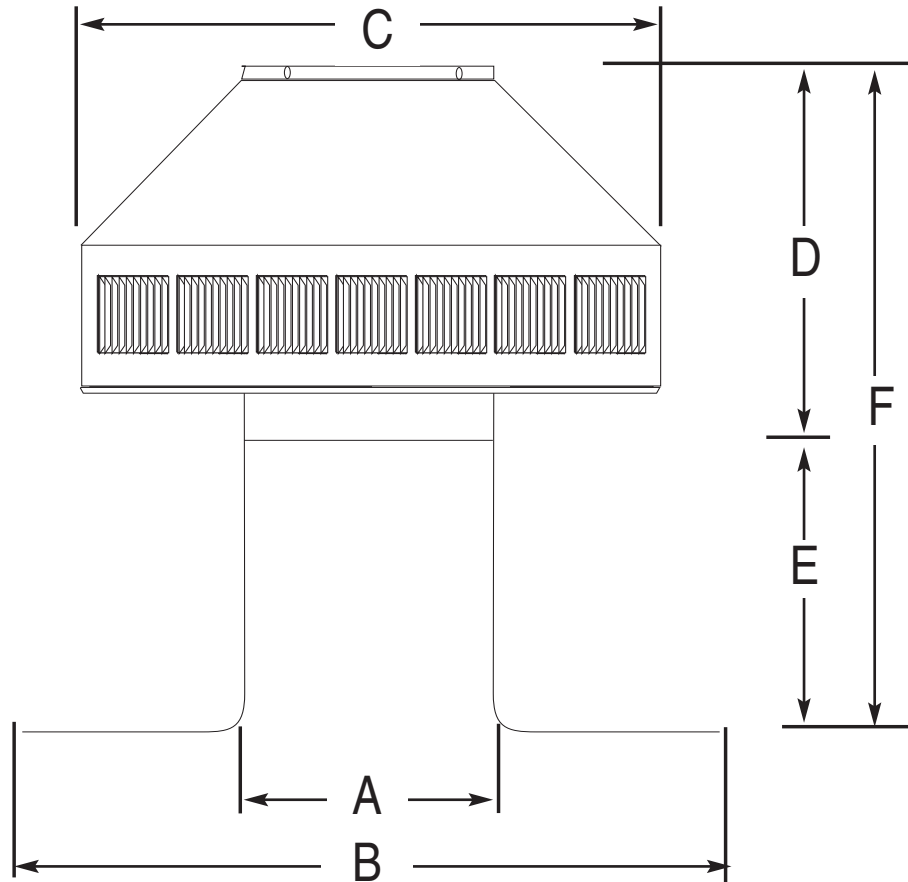

POP VENT DIAGRAM

4" Diameter with 4" Collar and Square Flange

- All Aluminum
- Removable Head
- No Moving Parts
- Lifetime Guarantee

LEGEND:

- A = Diameter of throat
- B = Width of flange
- C = Width of head
- D = Height of head
- E = Height of collar
- F = Total overall height

Dimensional Data PV-4-C4

	A	B	C	D	E	F	Weight
Size in inches	4	10	8	5	4	9	2 lbs

ACTIVE VENTILATION PRODUCTS, INC.

800-247-3463 845-565-7770

www.roofvents.com • E-mail: roofvents@aol.com • Fax 845-562-8963