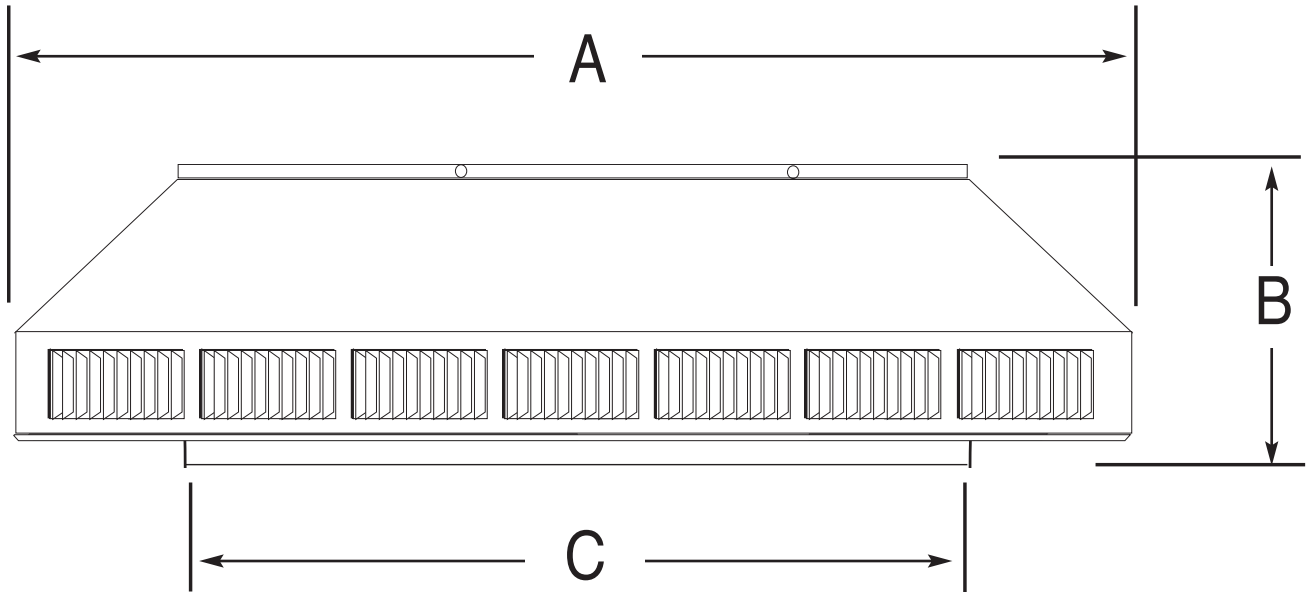

POP VENT DIAGRAM

24" Diameter Head Only

- All Aluminum
- Removable Head
- No Moving Parts
- 5 Year Guarantee

LEGEND:

- A = Width of head
- B = Height of head
- C = Diameter of throat

Dimensional Data - PV-24