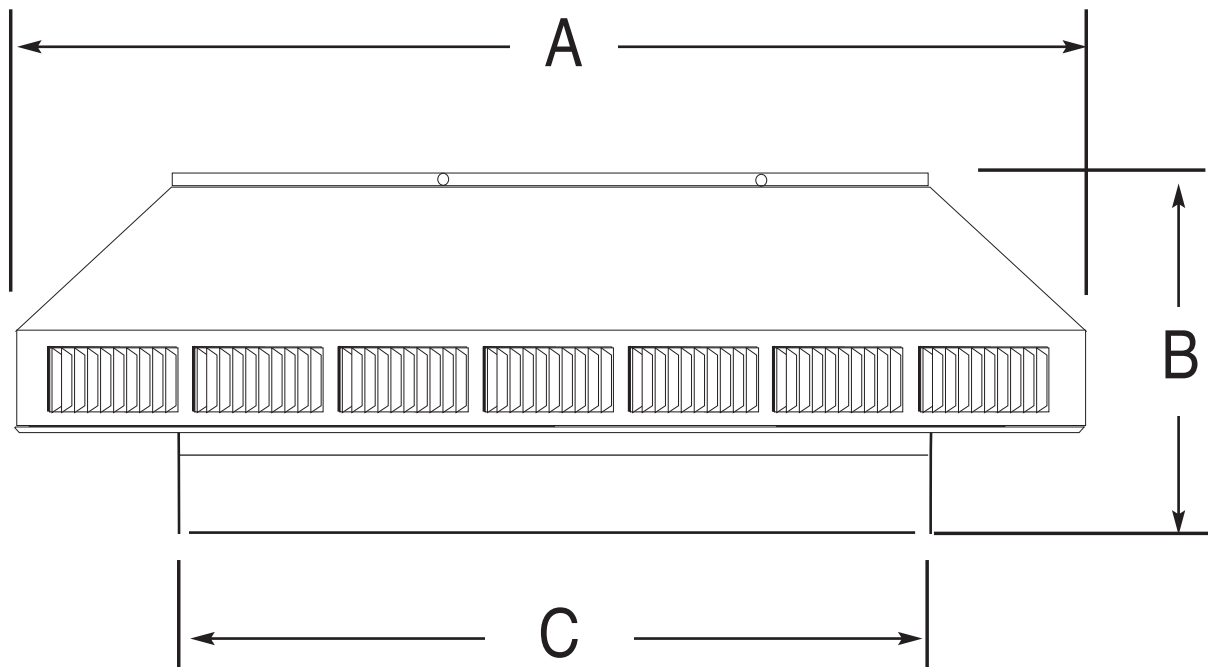

POP VENT DIAGRAM

24" Diameter Retrofit for Existing Base or Pipe

- All Aluminum
- Removable Head
- No Moving Parts
- 5 Year Guarantee

LEGEND:

- A = Width of head
- B = Height of head
- C = Diameter of throat

Dimensional Data - PV-24-RF

	A	B	C	Weight
Size in inches	34	11	24	14 lbs

ACTIVE VENTILATION PRODUCTS, INC.

800-247-3463 845-565-7770

www.roofvents.com • E-mail: roofvents@aol.com • Fax 845-562-8963