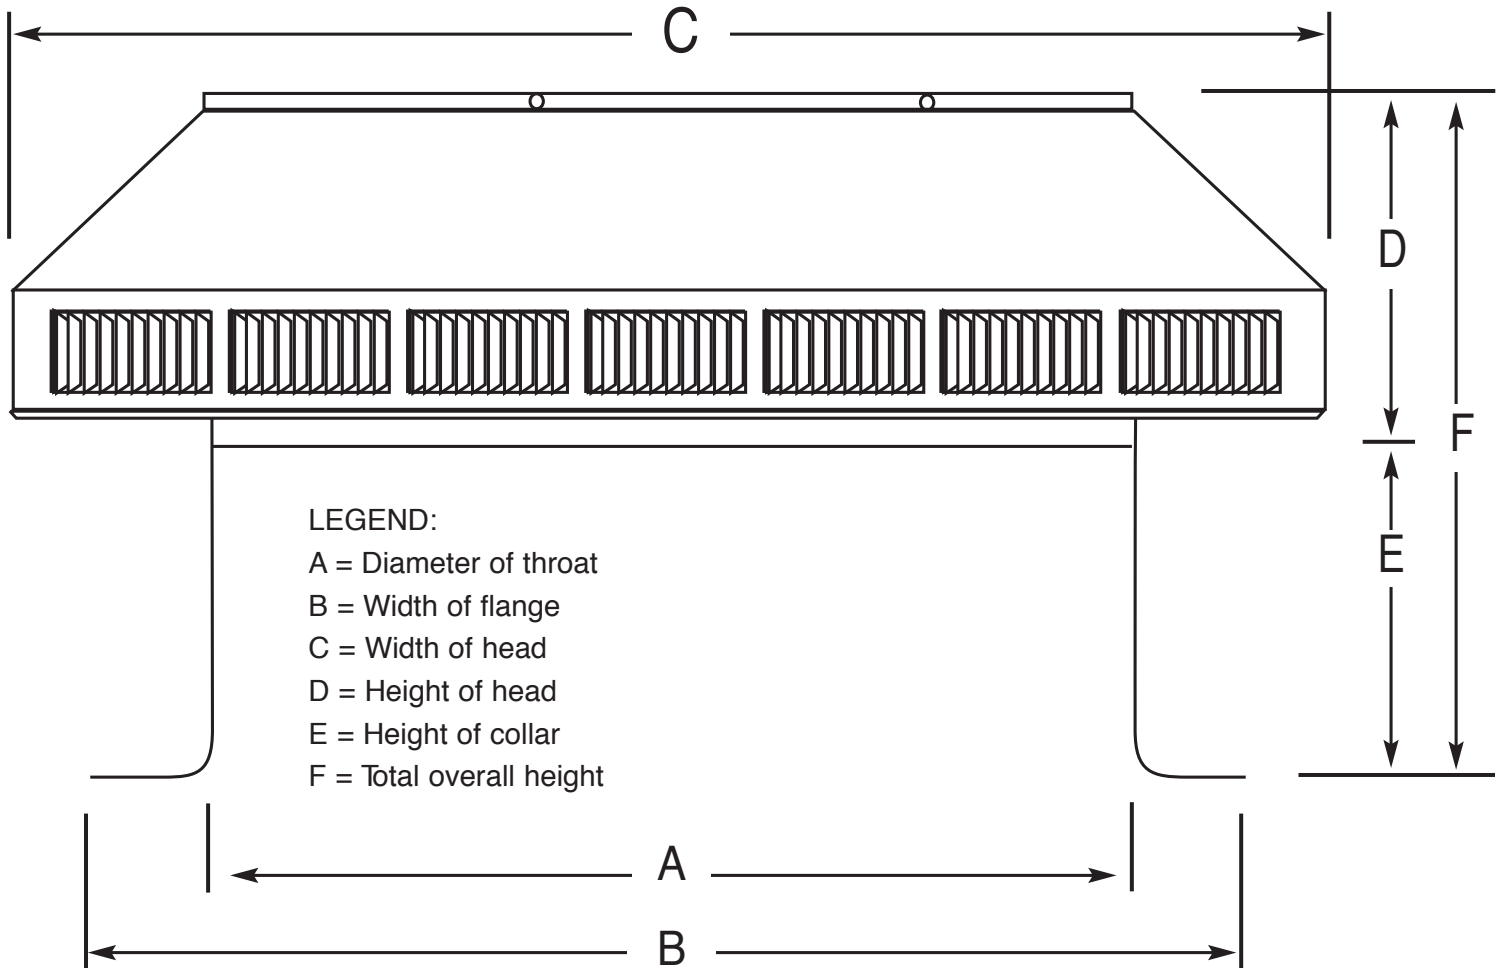

# POP VENT DIAGRAM

## 24" Diameter with 8" Collar and Square Flange

- All Aluminum
- Removable Head
- No Moving Parts
- 5 Year Guarantee