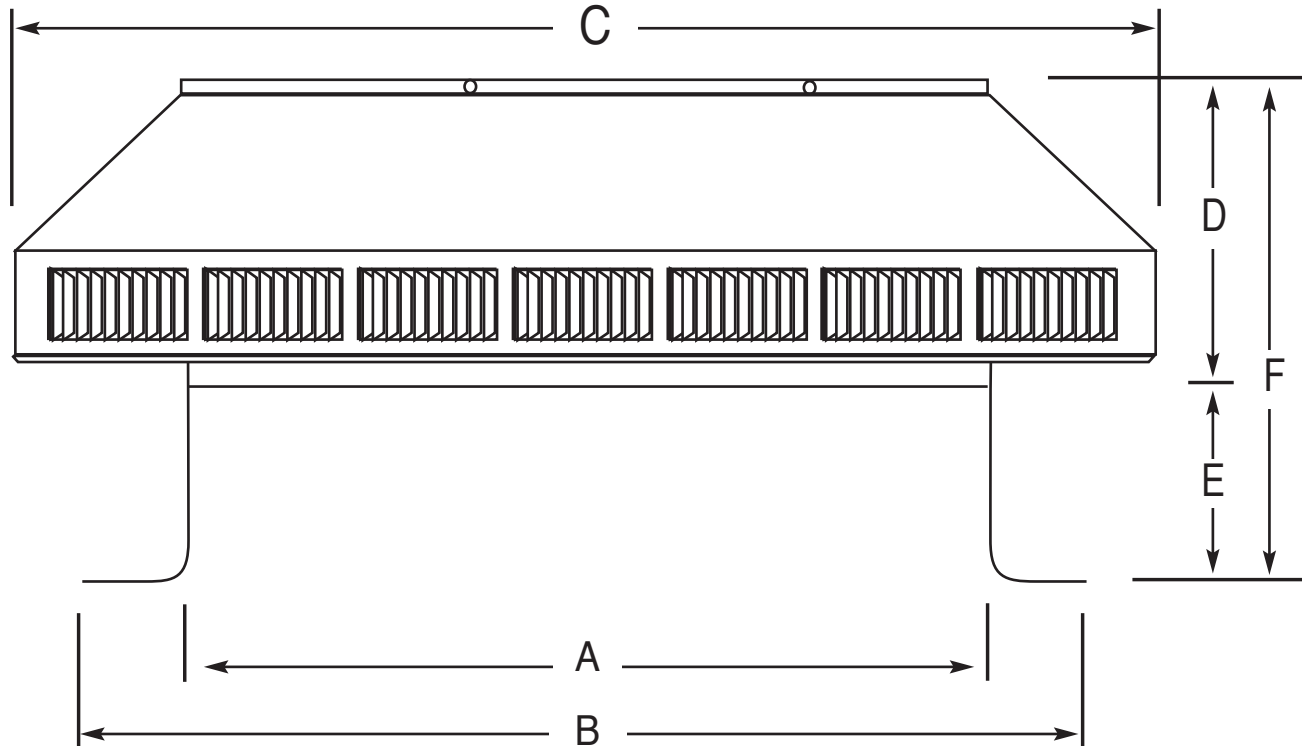

POP VENT DIAGRAM

24" Diameter with 6" Collar and Square Flange

- All Aluminum
- Removable Head
- No Moving Parts
- Lifetime Guarantee

LEGEND:

- A = Diameter of throat
- B = Width of flange
- C = Width of head
- D = Height of head
- E = Height of collar
- F = Total overall height

Dimensional Data PV-24-C6

	A	B	C	D	E	F	Weight
Size in inches	24	30	34	9	6	15	15 lbs

ACTIVE VENTILATION PRODUCTS, INC.

800-247-3463 845-565-7770

www.roofvents.com • E-mail: roofvents@aol.com • Fax 845-562-8963