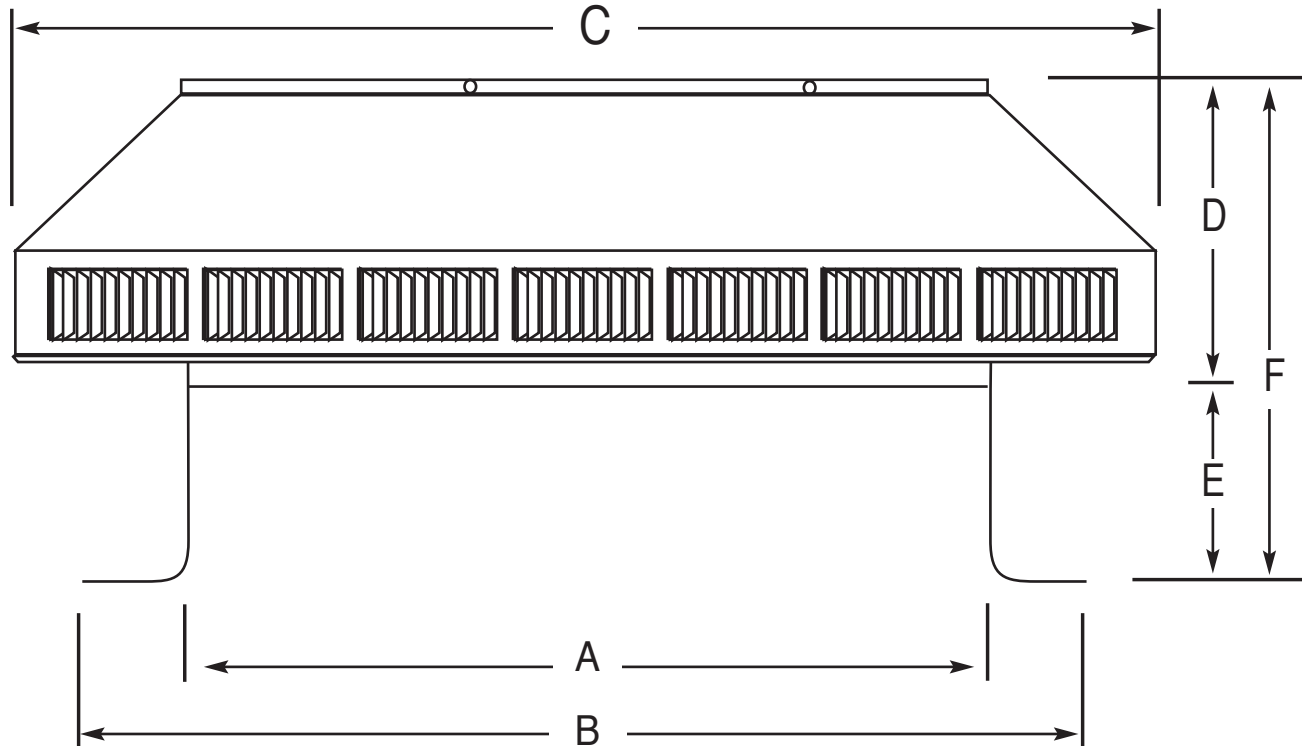

POP VENT DIAGRAM

24" Diameter with 6" Collar and Square Flange

- All Aluminum
- Removable Head
- No Moving Parts
- 5 Year Guarantee

LEGEND:

- A = Diameter of throat
- B = Width of flange
- C = Width of head
- D = Height of head
- E = Height of collar
- F = Total overall height

Dimensional Data PV-24-C6

	A	B	C	D	E	F	Weight
Size in inches	24	30	34	9	6	15	15 lbs

ACTIVE VENTILATION PRODUCTS, INC.

800-247-3463 845-565-7770

www.roofvents.com • E-mail: roofvents@aol.com • Fax 845-562-8963