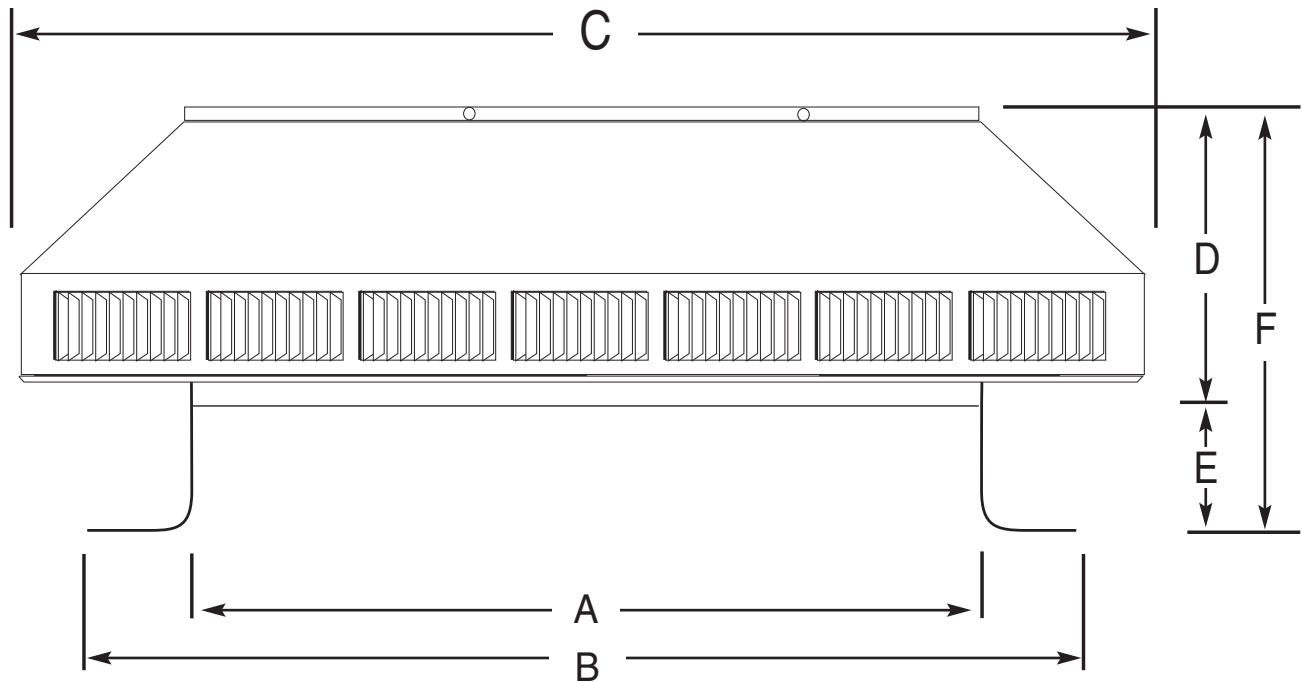

# POP VENT DIAGRAM

## 24" Diameter with 4" Collar and Square Flange

- All Aluminum
- Removable Head
- No Moving Parts
- Lifetime Guarantee

### LEGEND:

- A = Diameter of throat
- B = Width of flange
- C = Width of head
- D = Height of head
- E = Height of collar
- F = Total overall height