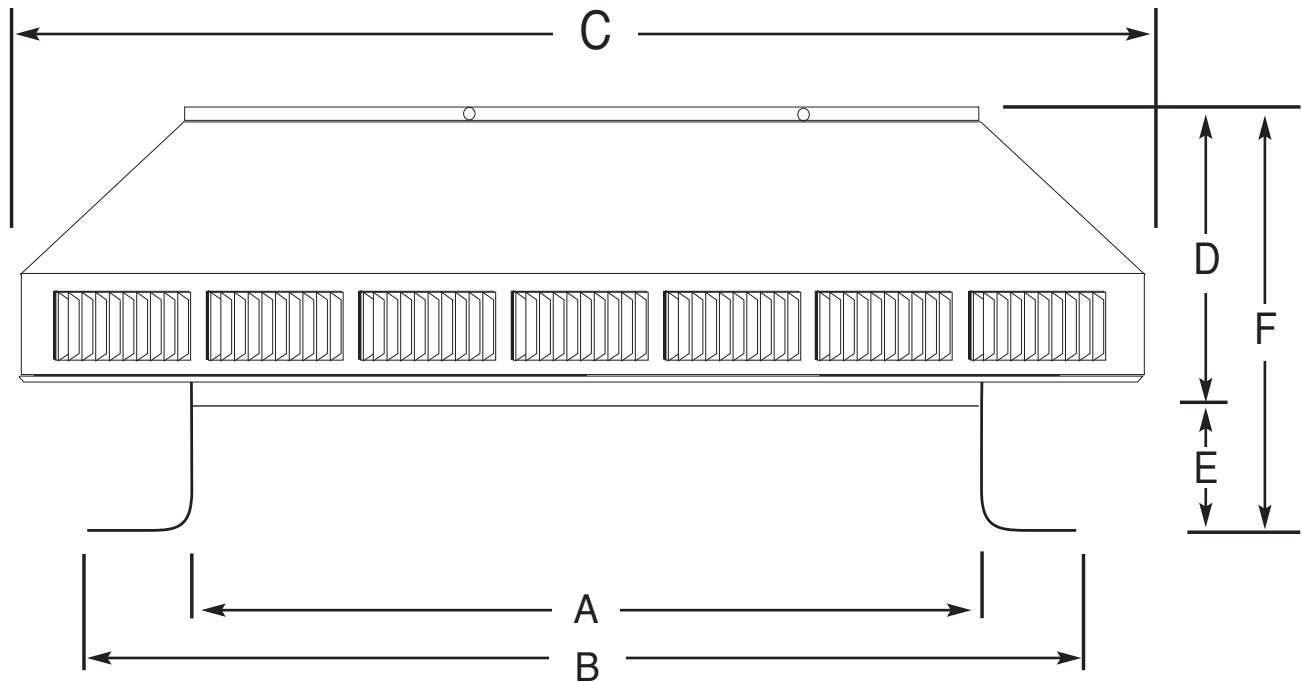

POP VENT DIAGRAM

24" Diameter with 4" Collar and Square Flange

- All Aluminum
- Removable Head
- No Moving Parts
- 5 Year Guarantee

LEGEND:

- A = Diameter of throat
- B = Width of flange
- C = Width of head
- D = Height of head
- E = Height of collar
- F = Total overall height

Dimensional Data - PV-24-C4

	A	B	C	D	E	F	Weight
Size in inches	24	30	34	9	4	13	15 lbs

ACTIVE VENTILATION PRODUCTS, INC.

800-247-3463 845-565-7770

www.roofvents.com • E-mail: roofvents@aol.com • Fax 845-562-8963