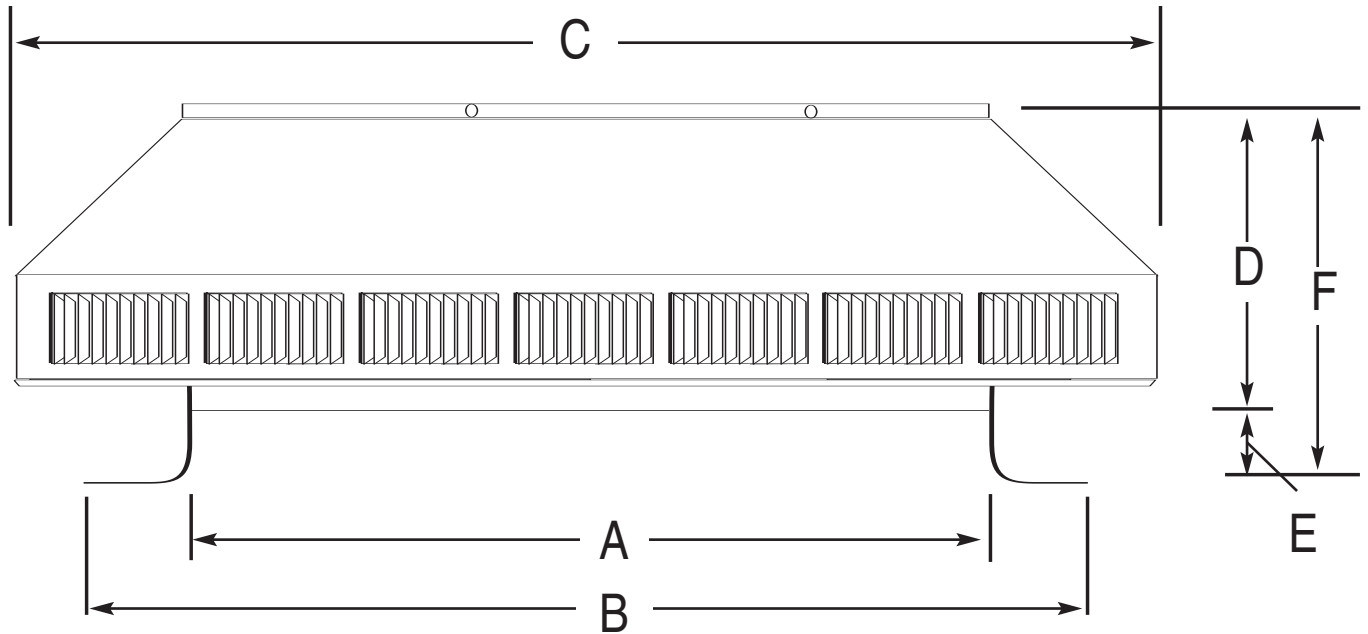

POP VENT DIAGRAM

24" Diameter with 2" Collar and Square Flange

- All Aluminum
- Removable Head
- No Moving Parts
- Lifetime Guarantee

LEGEND:

- A = Diameter of throat
- B = Width of flange
- C = Width of head
- D = Height of head
- E = Height of collar
- F = Total overall height

Dimensional Data PV-24-C2

	A	B	C	D	E	F	Weight
Size in inches	24	30	34	9	2	11	14 lbs

ACTIVE VENTILATION PRODUCTS, INC.

800-247-3463 845-565-7770

www.roofvents.com • E-mail: roofvents@aol.com • Fax 845-562-8963