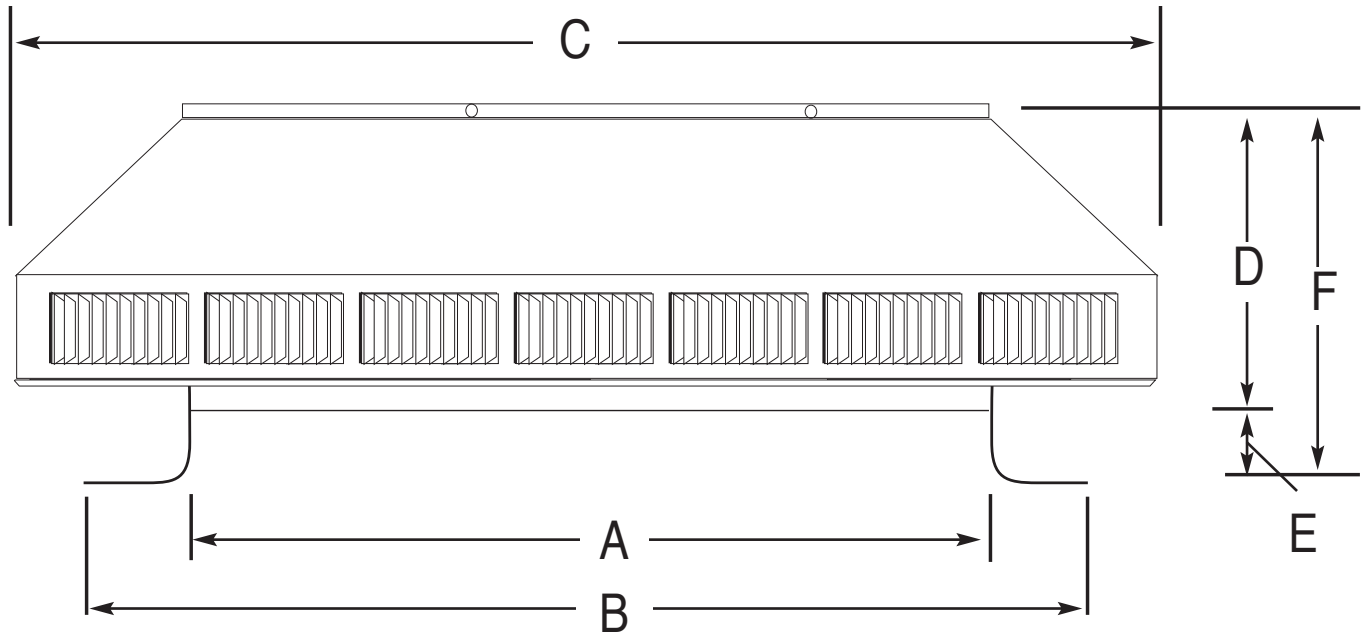

POP VENT DIAGRAM

24" Diameter with 2" Collar and Square Flange

- All Aluminum
- Removable Head
- No Moving Parts
- 5 Year Guarantee

LEGEND:

- A = Diameter of throat
- B = Width of flange
- C = Width of head
- D = Height of head
- E = Height of collar
- F = Total overall height

Dimensional Data PV-24-C2

	A	B	C	D	E	F	Weight
Size in inches	24	30	34	9	2	11	14 lbs

ACTIVE VENTILATION PRODUCTS, INC.

800-247-3463 845-565-7770

www.roofvents.com • E-mail: roofvents@aol.com • Fax 845-562-8963