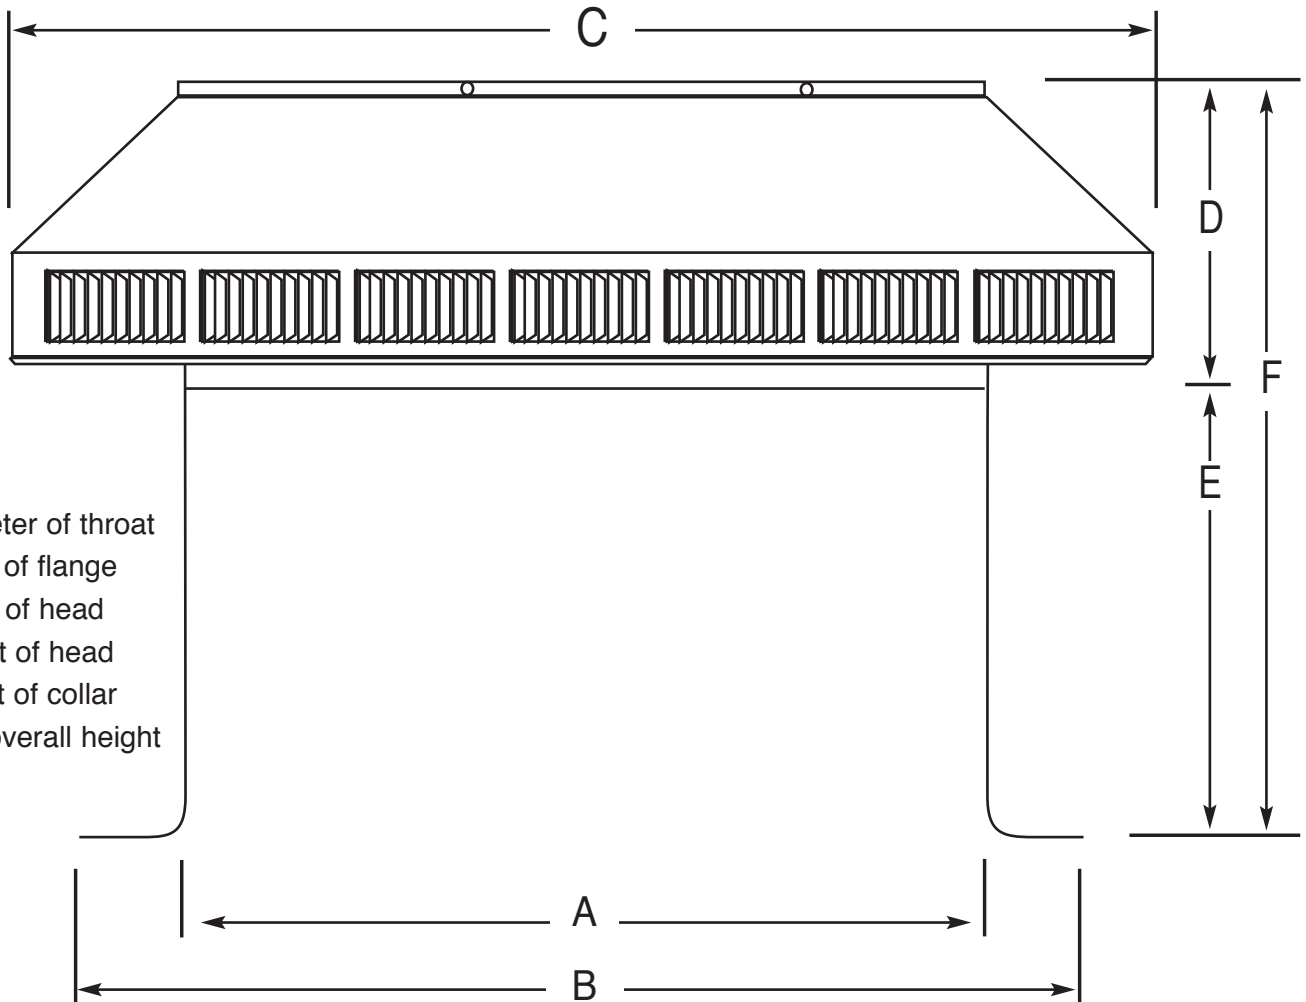

POP VENT DIAGRAM

24" Diameter with 12" Collar and Square Flange

- All Aluminum
- Removable Head
- No Moving Parts
- 5 Year Guarantee

Dimensional Data PV-24-C12

	A	B	C	D	E	F	Weight
Size in inches	24	30	34	9	12	21	15 lbs