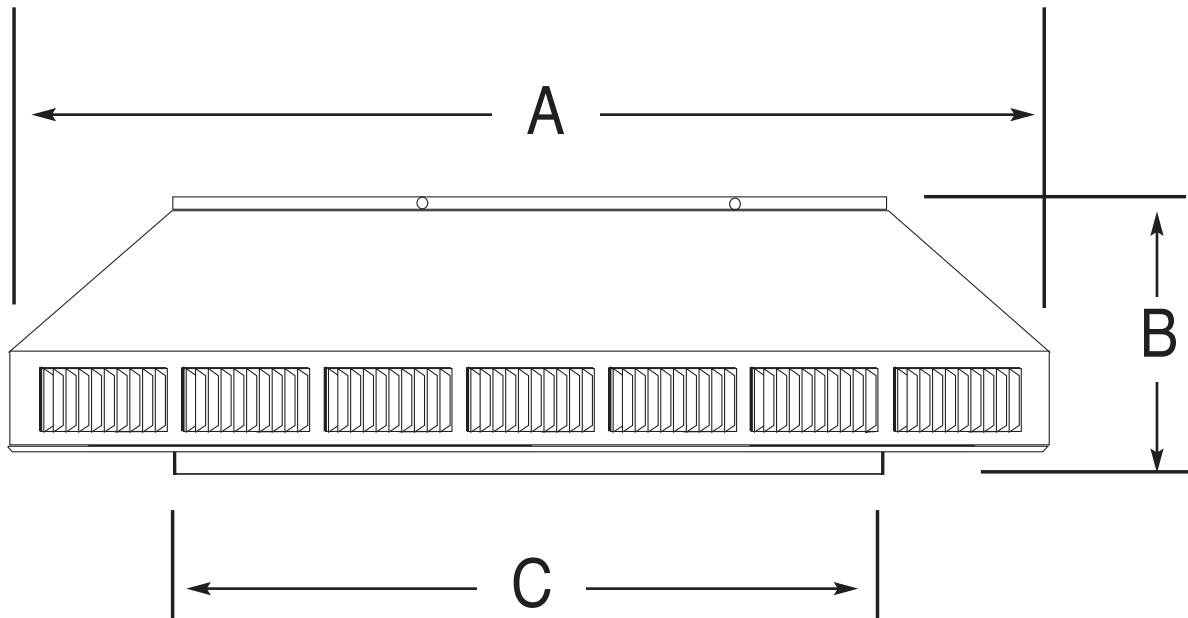

POP VENT DIAGRAM

18" Diameter Head Only

- All Aluminum
- Removable Head
- No Moving Parts
- 5 Year Guarantee

LEGEND:

- A = Width of head
- B = Height of head
- C = Diameter of throat

Dimensional Data - PV-18