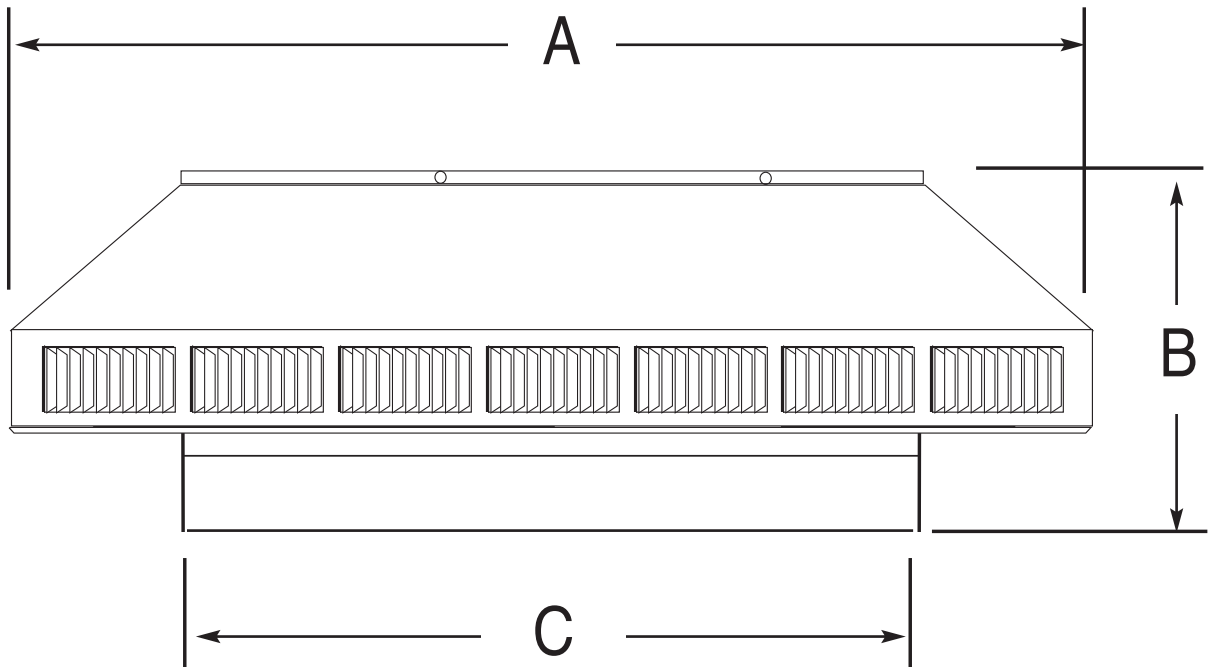

# POP VENT DIAGRAM

## 18" Diameter Retrofit for Existing Base or Pipe

- All Aluminum
- Removable Head
- No Moving Parts
- 5 Year Guarantee

LEGEND:

- A = Width of head
- B = Height of head
- C = Diameter of throat