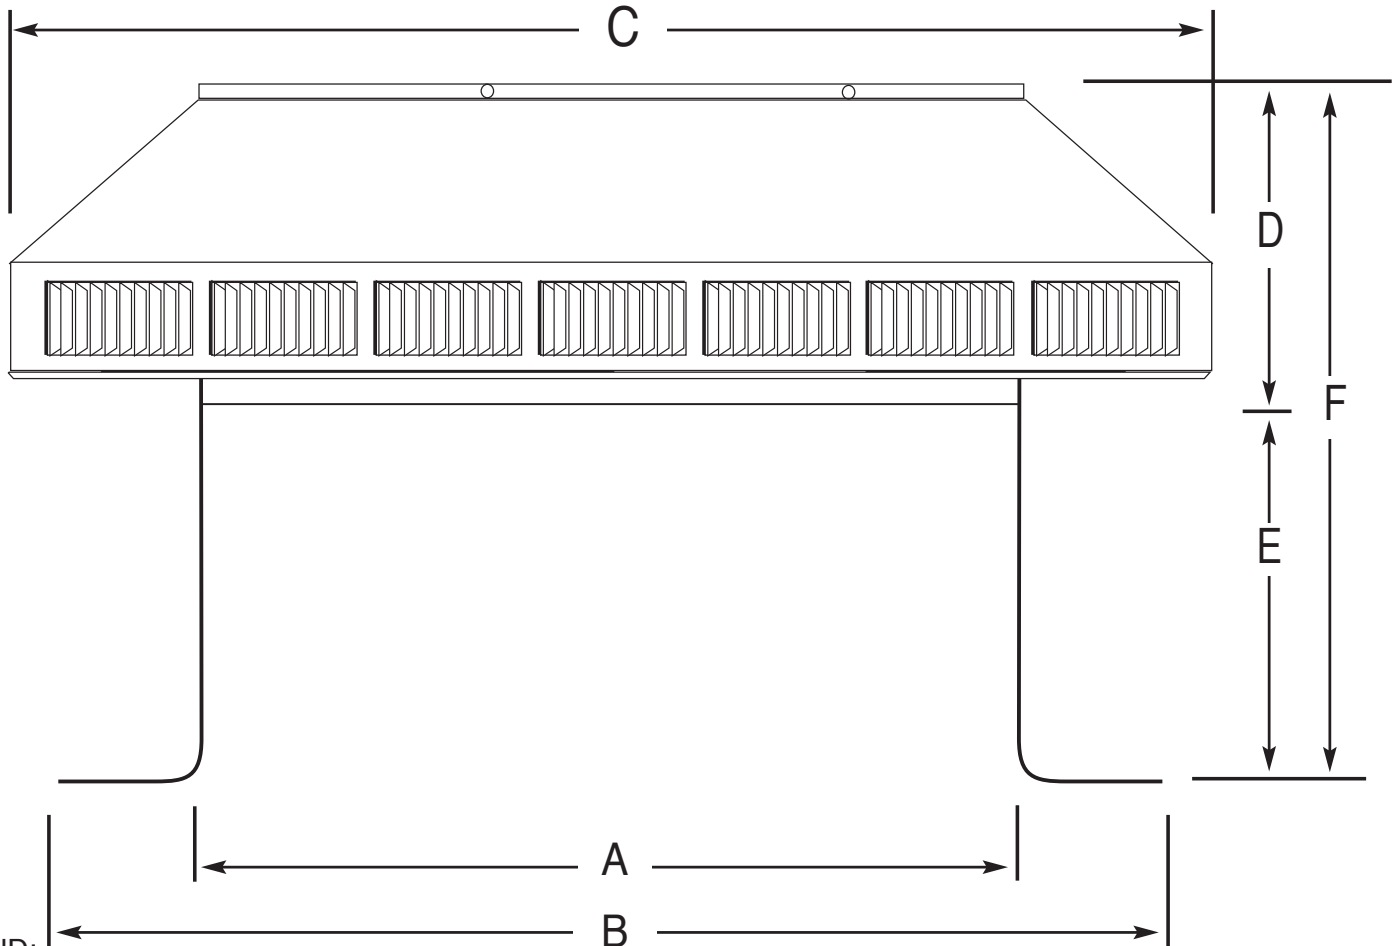

POP VENT DIAGRAM

18" Diameter with 8" Collar and Square Flange

- All Aluminum
- Removable Head
- No Moving Parts
- 5 Year Guarantee

LEGEND:

- A = Diameter of throat
- B = Width of flange
- C = Width of head
- D = Height of head
- E = Height of collar
- F = Total overall height

Dimensional Data PV-18-C8

	A	B	C	D	E	F	Weight
Size in inches	18	24	26	7	8	15	10 lbs

ACTIVE VENTILATION PRODUCTS, INC.

800-247-3463 845-565-7770

www.roofvents.com • E-mail: roofvents@aol.com • Fax 845-562-8963