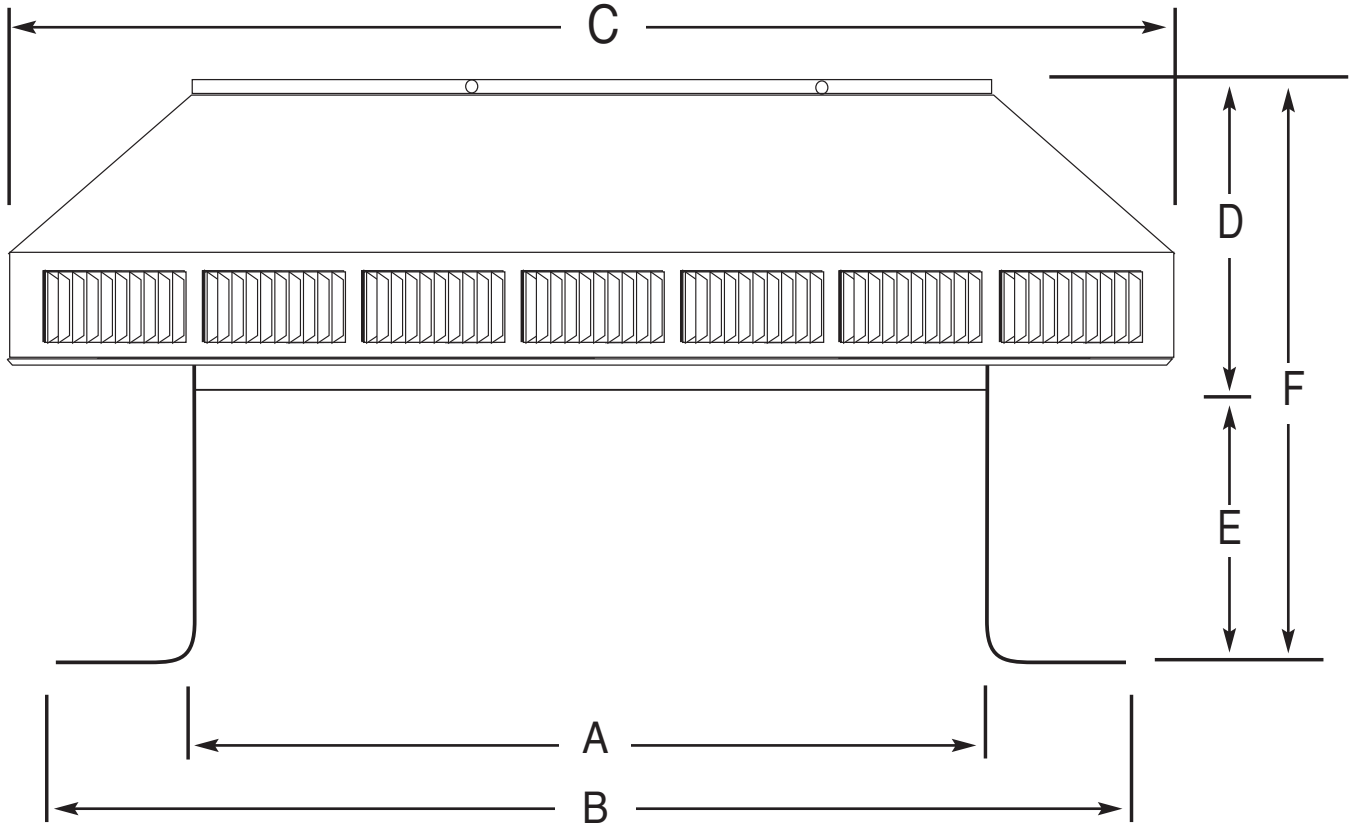

POP VENT DIAGRAM

18" Diameter with 6" Collar and Square Flange

- All Aluminum
- Removable Head
- No Moving Parts
- Lifetime Guarantee

LEGEND:

- A = Diameter of throat
- B = Width of flange
- C = Width of head
- D = Height of head
- E = Height of collar
- F = Total overall height

Dimensional Data PV-18-C6

	A	B	C	D	E	F	Weight
Size in inches	18	24	26	7	6	13	10 lbs

ACTIVE VENTILATION PRODUCTS, INC.

800-247-3463 845-565-7770

www.roofvents.com • E-mail: roofvents@aol.com • Fax 845-562-8963