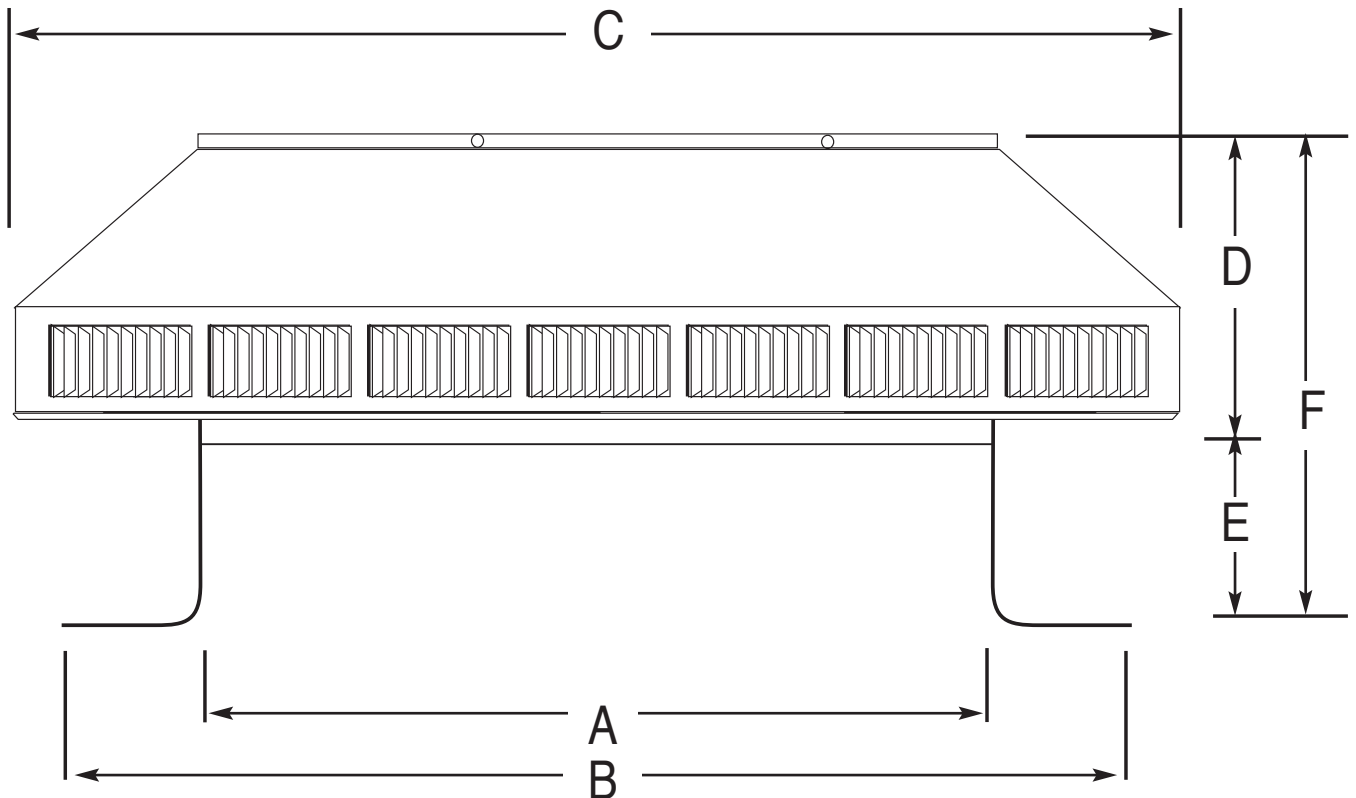

POP VENT DIAGRAM

18" Diameter with 4" Collar and Square Flange

- All Aluminum
- Removable Head
- No Moving Parts
- 5 Year Guarantee

LEGEND:

- A = Diameter of throat
- B = Width of flange
- C = Width of head
- D = Height of head
- E = Height of collar
- F = Total overall height

Dimensional Data PV-18-C4

	A	B	C	D	E	F	Weight
Size in inches	18	24	26	7	4	11	10 lbs

ACTIVE VENTILATION PRODUCTS, INC.

800-247-3463 845-565-7770

www.roofvents.com • E-mail: roofvents@aol.com • Fax 845-562-8963