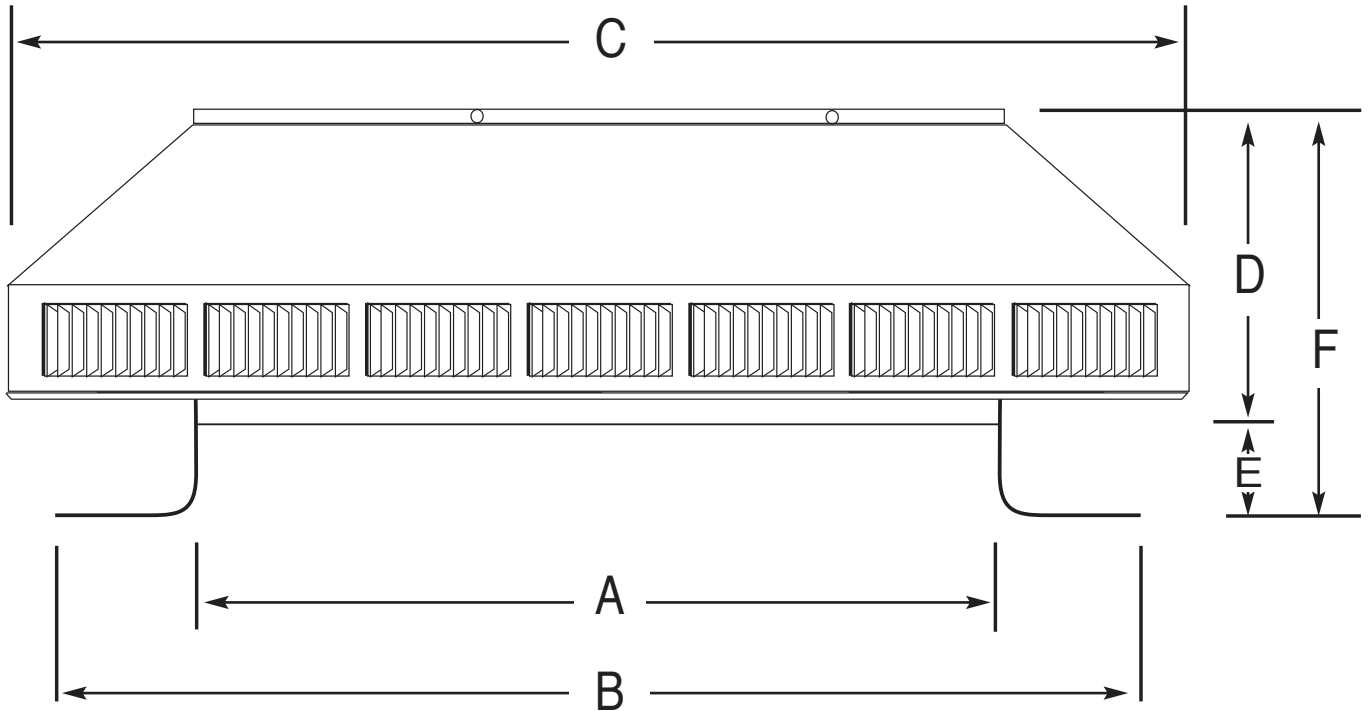

# POP VENT DIAGRAM

## 18" Diameter with 2" Collar and Square Flange

- All Aluminum
- Removable Head
- No Moving Parts
- 5 Year Guarantee

**LEGEND:**

- A = Diameter of throat
- B = Width of flange
- C = Width of head
- D = Height of head
- E = Height of collar
- F = Total overall height