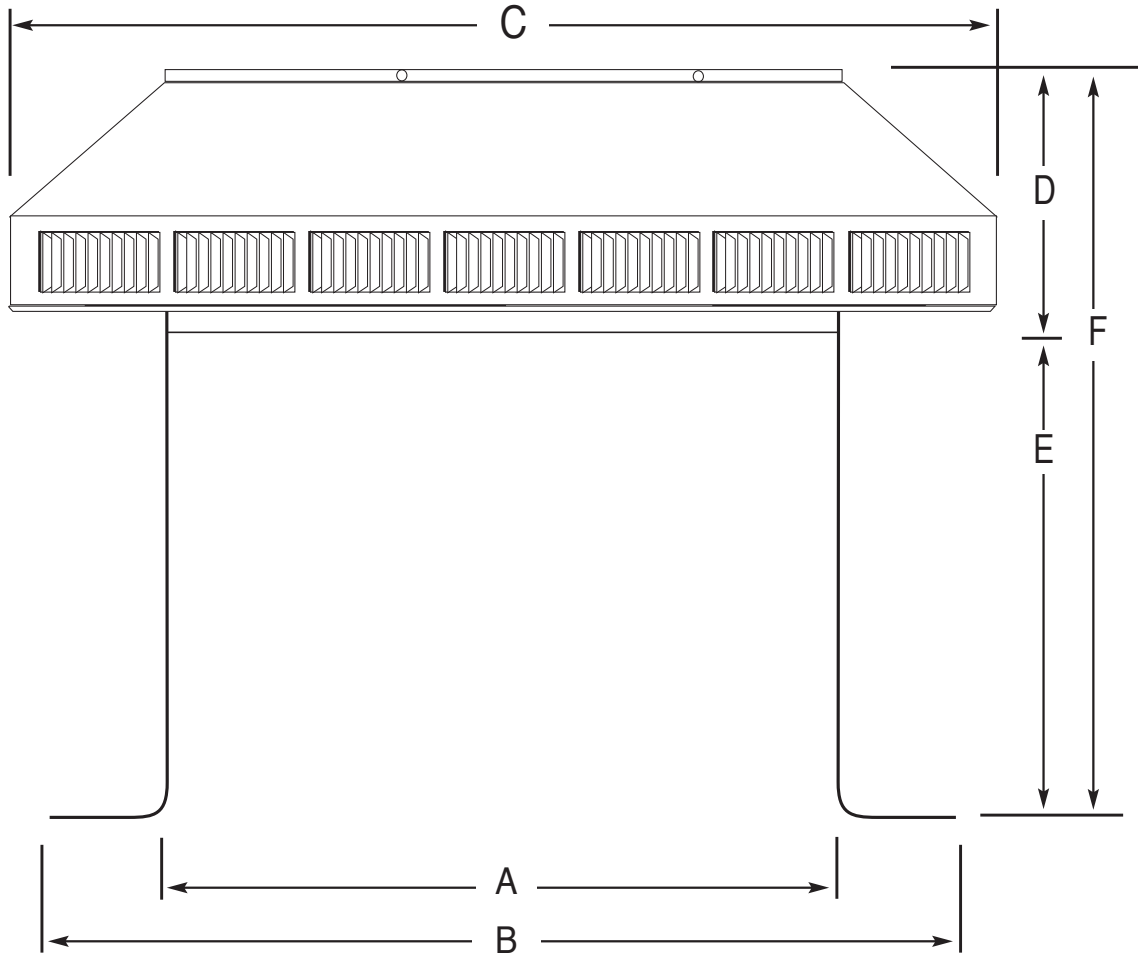

POP VENT DIAGRAM

18" Diameter with 12" Collar and Square Flange

- All Aluminum
- Removable Head
- No Moving Parts
- 5 Year Guarantee

LEGEND:

- A = Diameter of throat
- B = Width of flange
- C = Width of head
- D = Height of head
- E = Height of collar
- F = Total overall height

Dimensional Data PV-18-C12

	A	B	C	D	E	F	Weight
Size in inches	18	24	26	7	12	19	10 lbs

ACTIVE VENTILATION PRODUCTS, INC.

800-247-3463 845-565-7770

www.roofvents.com • E-mail: roofvents@aol.com • Fax 845-562-8963