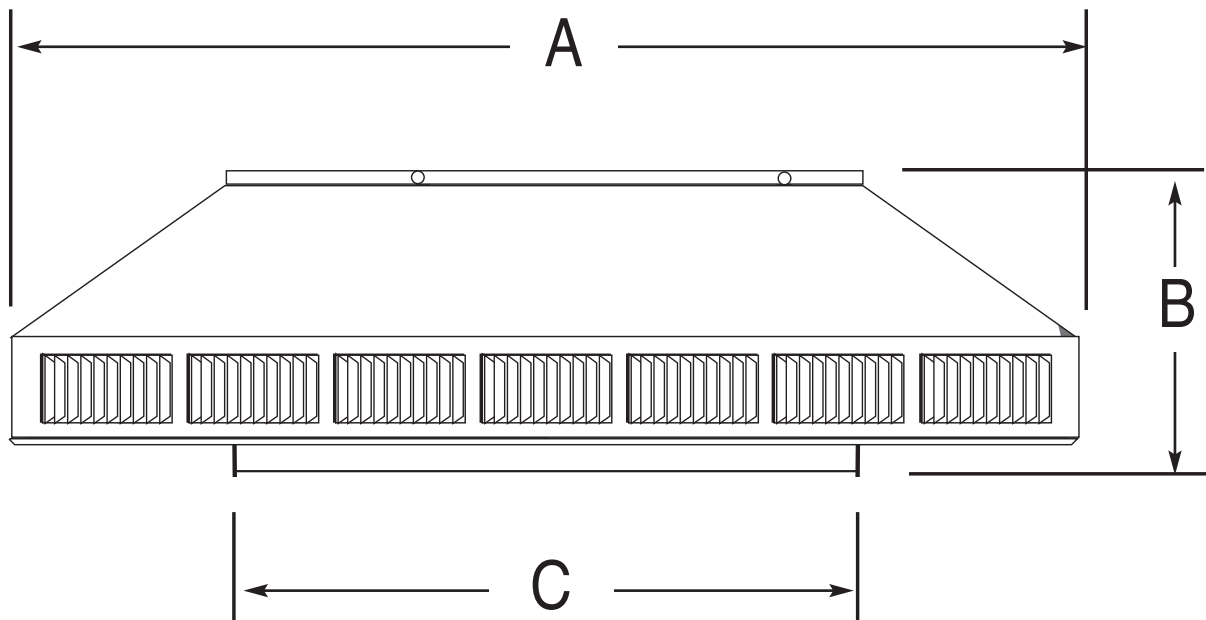

POP VENT DIAGRAM

14" Diameter Head Only

- All Aluminum
- Removable Head
- No Moving Parts
- 5 Year Guarantee

LEGEND:

- A = Width of head
- B = Height of head
- C = Diameter of throat

Dimensional Data - PV-14