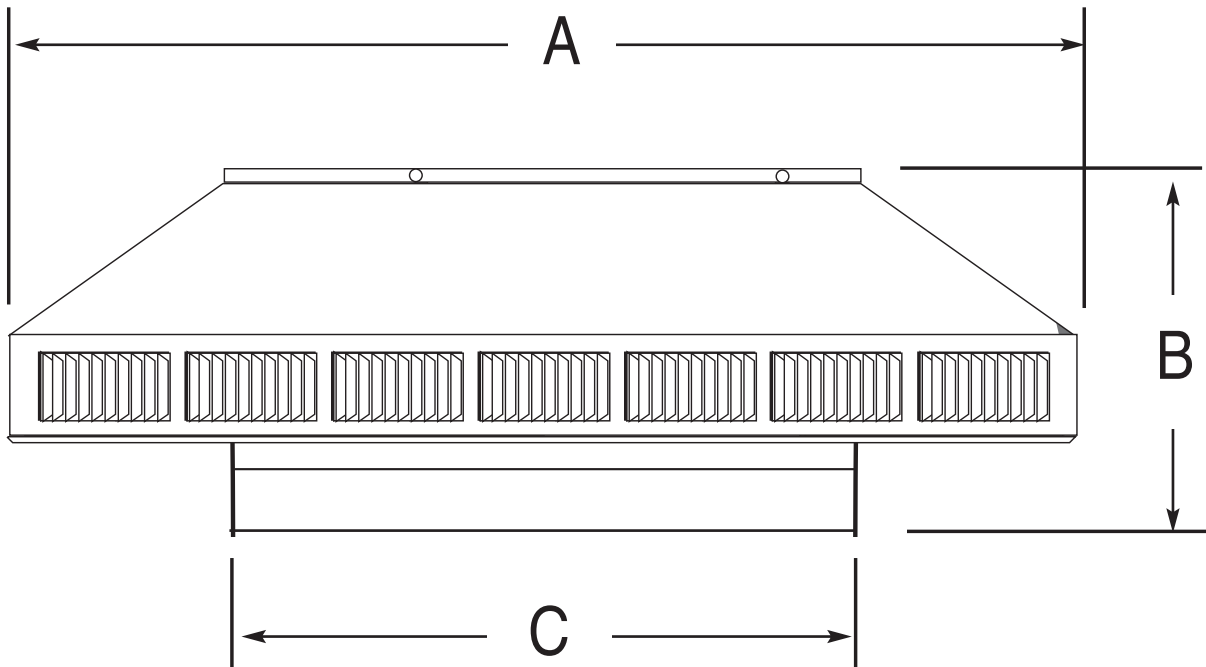

POP VENT DIAGRAM

14" Diameter Retrofit for Existing Base or Pipe

- All Aluminum
- Removable Head
- No Moving Parts
- 5 Year Guarantee

LEGEND:

- A = Width of head
- B = Height of head
- C = Diameter of throat

Dimensional Data - PV-14-RF

	A	B	C	Weight
Size in inches	18	7	14	4 lbs

ACTIVE VENTILATION PRODUCTS, INC.

800-247-3463 845-565-7770

www.roofvents.com • E-mail: roofvents@aol.com • Fax 845-562-8963