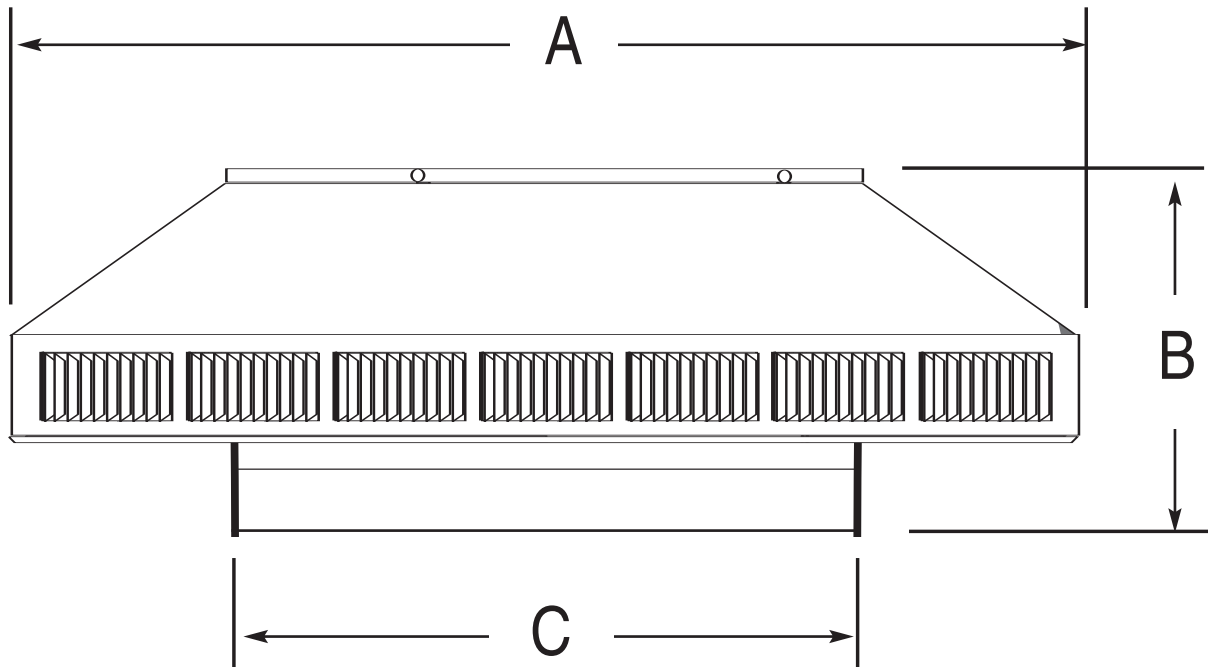

POP VENT DIAGRAM

14" Diameter Retrofit for Existing Base or Pipe

- All Aluminum
- Removable Head
- No Moving Parts
- Lifetime Guarantee

LEGEND:

- A = Width of head
- B = Height of head
- C = Diameter of throat

Dimensional Data - PV-14-RF

	A	B	C	Weight
Size in inches	18	7	14	4 lbs

ACTIVE VENTILATION PRODUCTS, INC.

800-247-3463 845-565-7770

www.roofvents.com • E-mail: roofvents@aol.com • Fax 845-562-8963