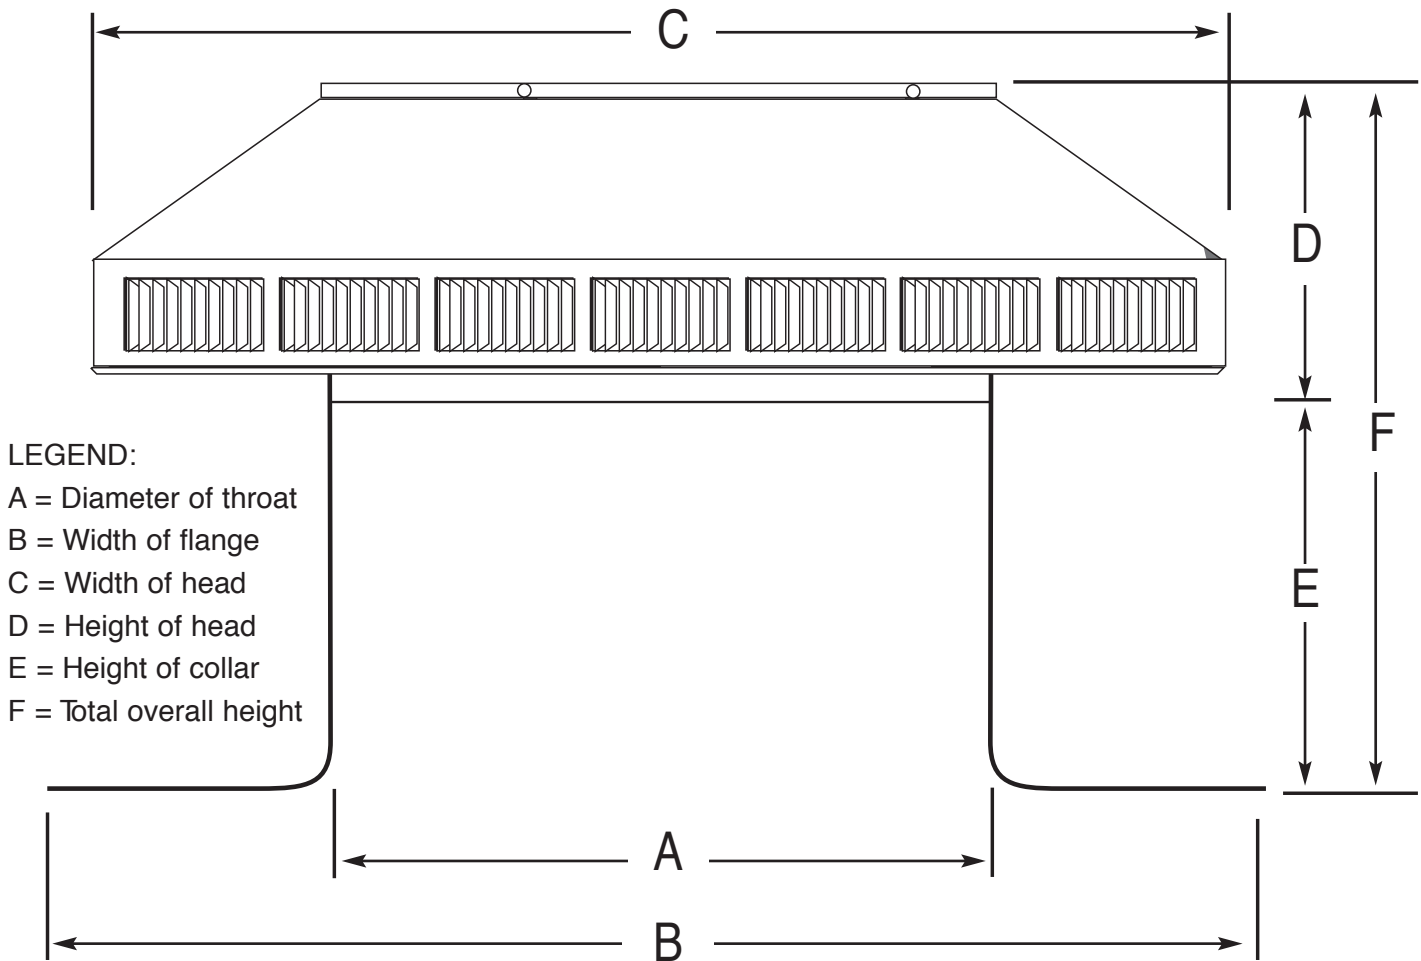

POP VENT DIAGRAM

14" Diameter with 6" Collar and Square Flange

- All Aluminum
- Removable Head
- No Moving Parts
- 5 Year Guarantee

Dimensional Data PV-14-C6

	A	B	C	D	E	F	Weight
Size in inches	14	19	18	5	6	11	5 lbs