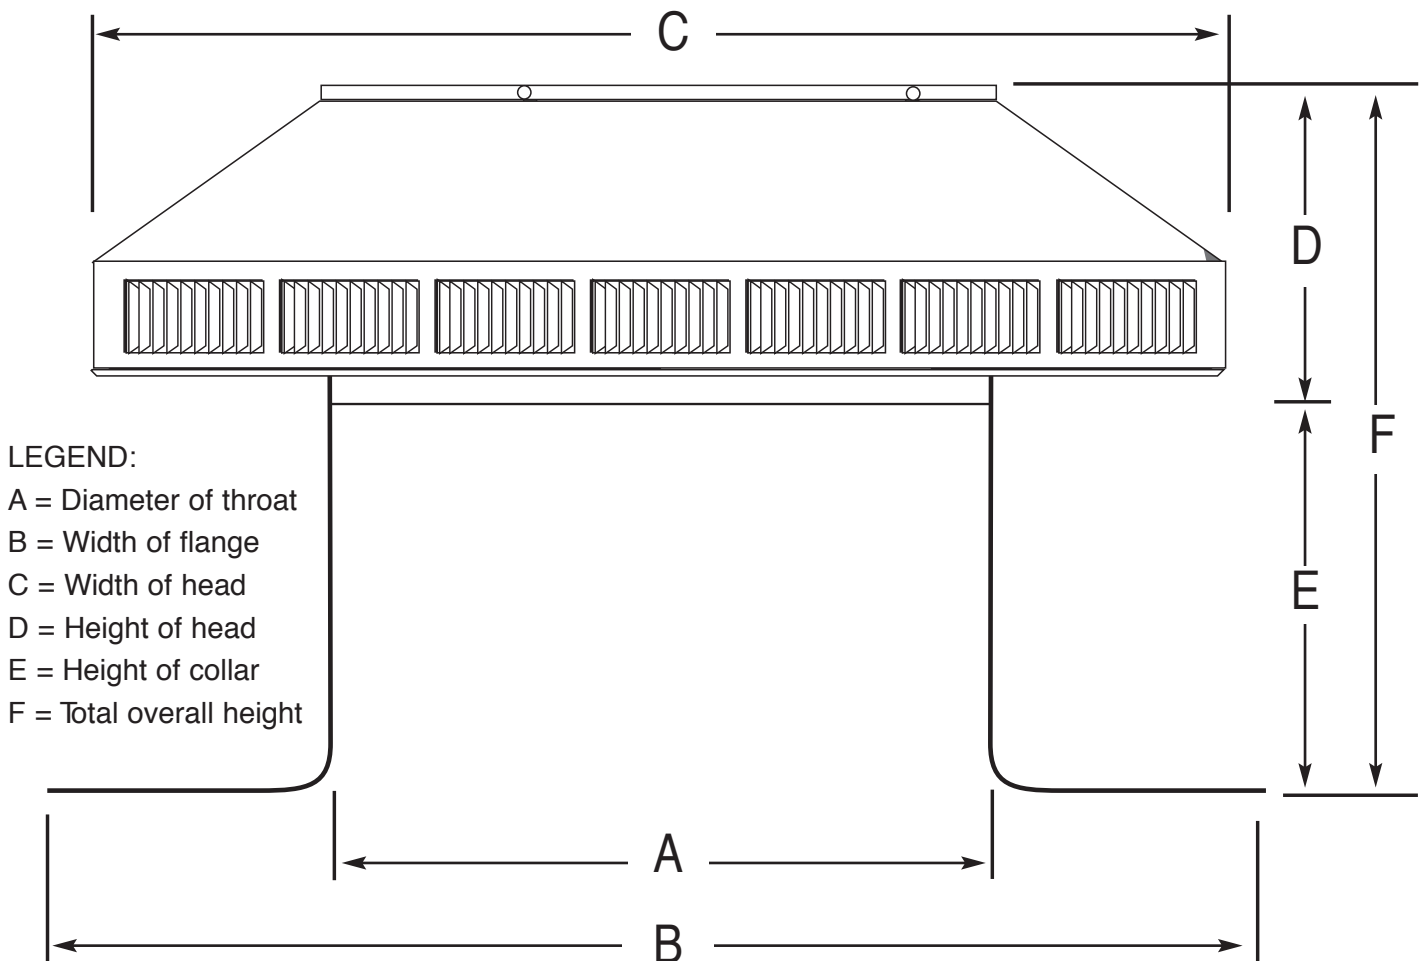

# POP VENT DIAGRAM

## 14" Diameter with 6" Collar and Square Flange

- All Aluminum
- Removable Head
- No Moving Parts
- Lifetime Guarantee