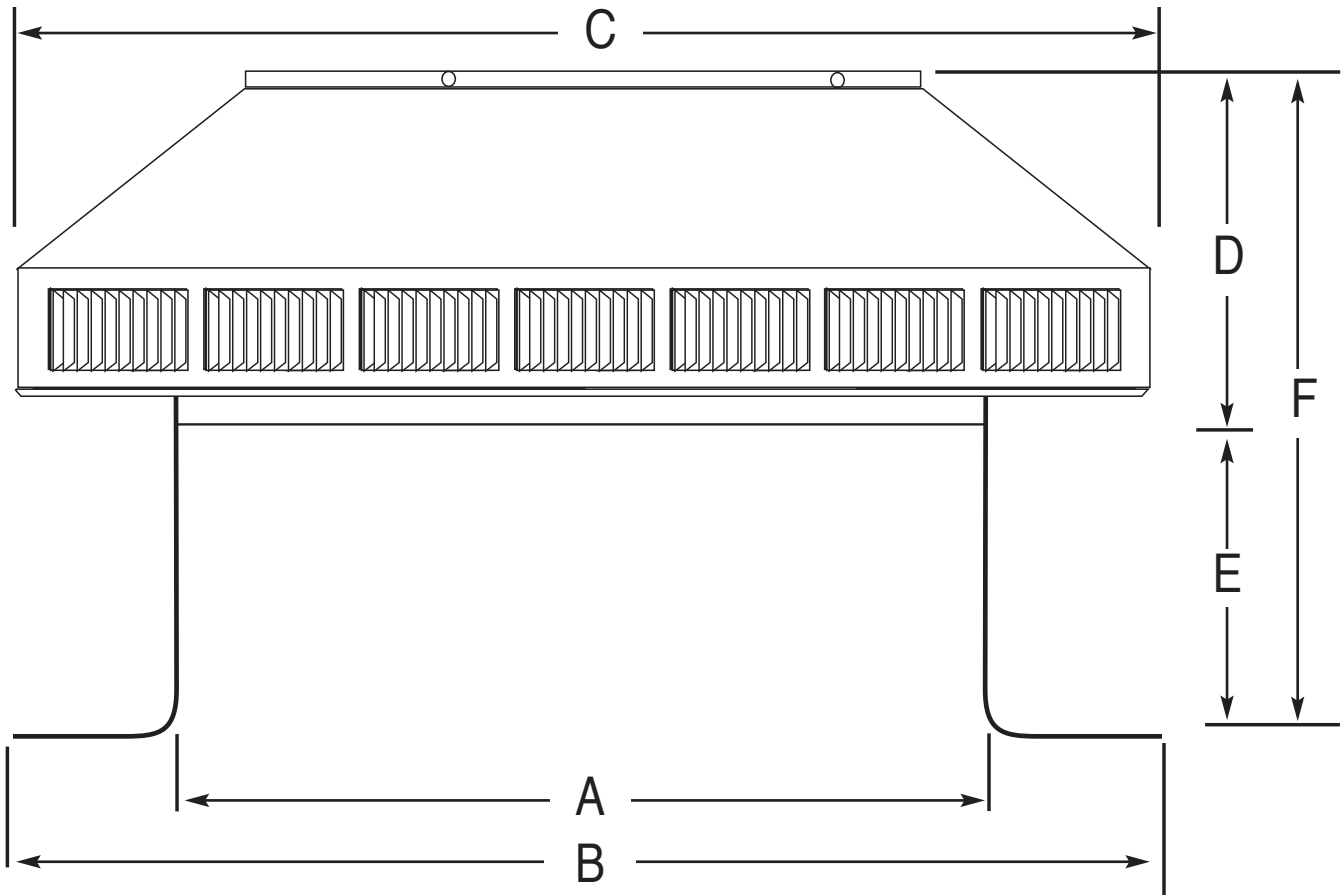

POP VENT DIAGRAM

14" Diameter with 4" Collar and Square Flange

- All Aluminum
- Removable Head
- No Moving Parts
- Lifetime Guarantee

LEGEND:

- A = Diameter of throat
- B = Width of flange
- C = Width of head
- D = Height of head
- E = Height of collar
- F = Total overall height

Dimensional Data - PV-14-C4

	A	B	C	D	E	F	Weight
Size in inches	14	19	18	5	4	9	5 lbs

ACTIVE VENTILATION PRODUCTS, INC.

800-247-3463 845-565-7770

www.roofvents.com • E-mail: roofvents@aol.com • Fax 845-562-8963