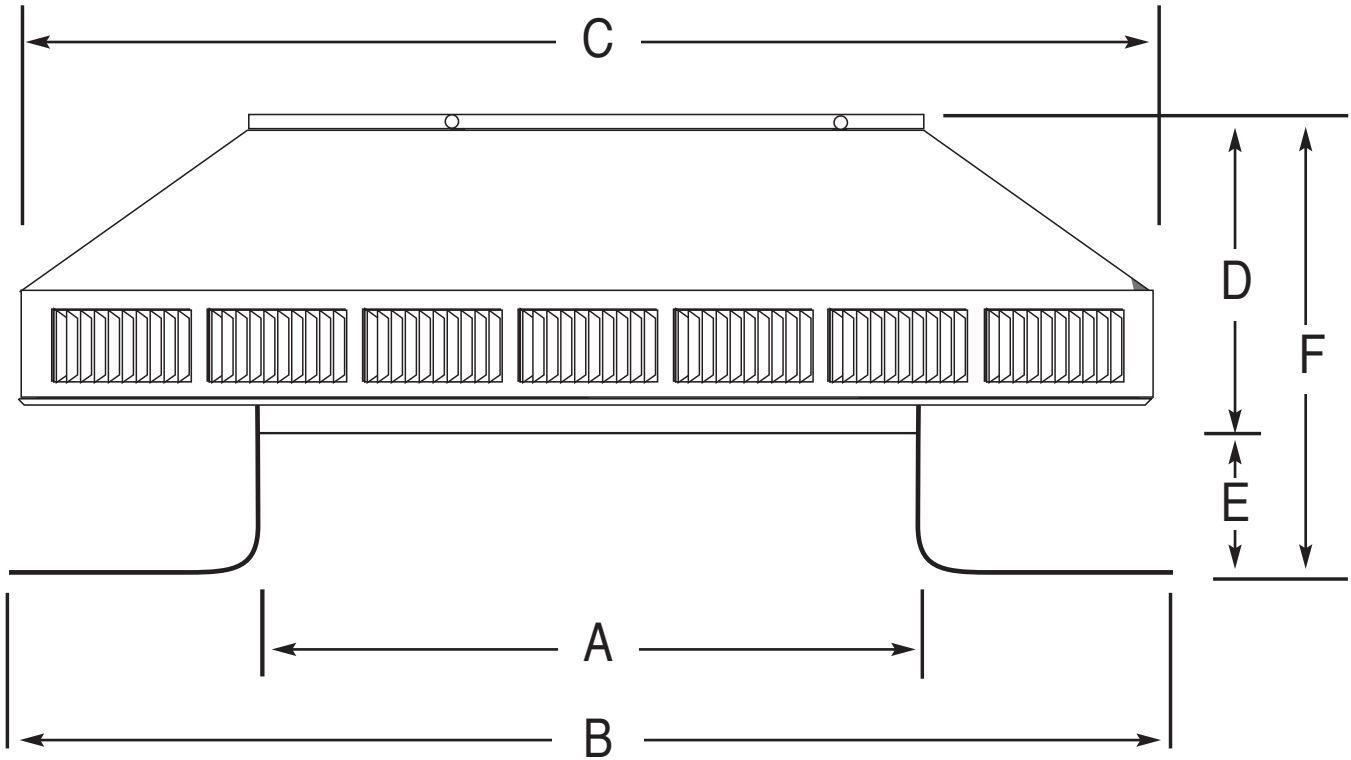

# POP VENT DIAGRAM

## 14" Diameter with 2" Collar and Square Flange

- All Aluminum
- Removable Head
- No Moving Parts
- Lifetime Guarantee

**LEGEND:**

- A = Diameter of throat
- B = Width of flange
- C = Width of head
- D = Height of head
- E = Height of collar
- F = Total overall height