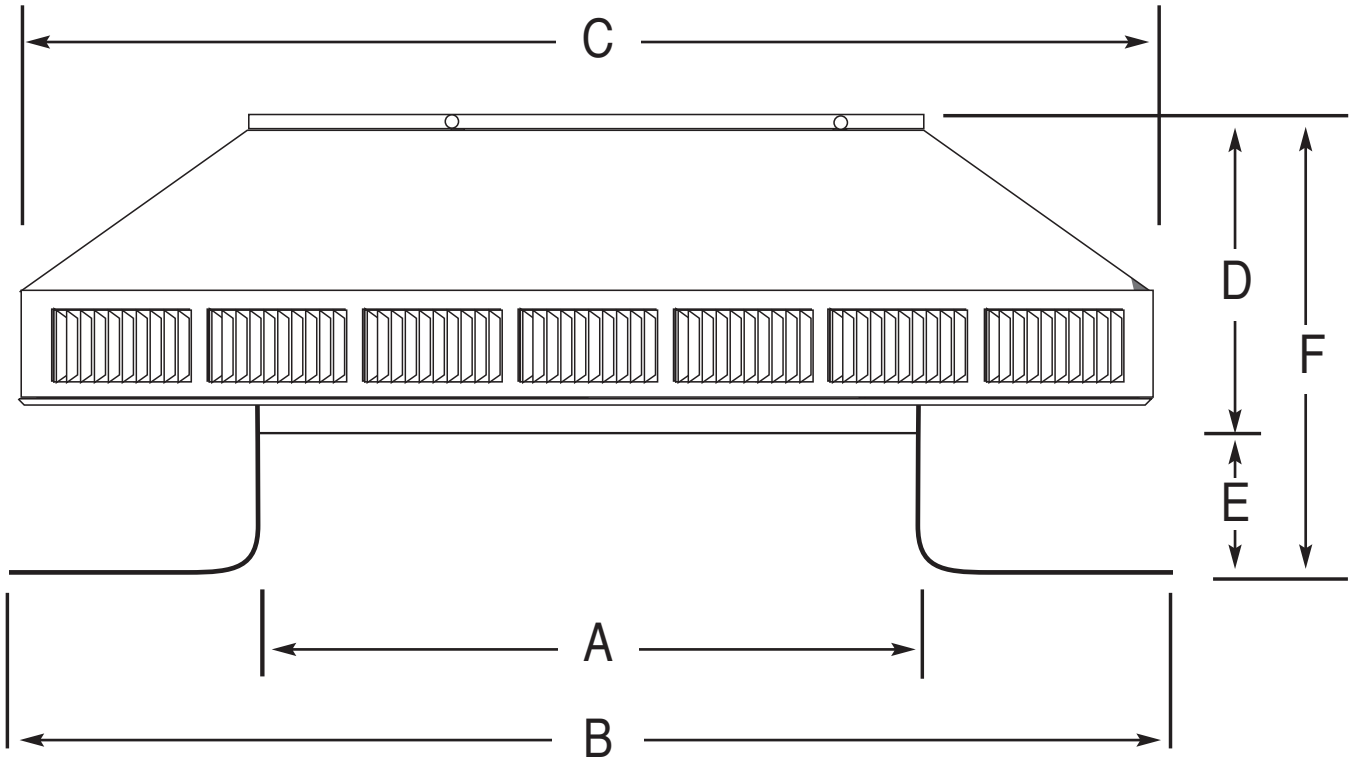

POP VENT DIAGRAM

14" Diameter with 2" Collar and Square Flange

- All Aluminum
- Removable Head
- No Moving Parts
- 5 Year Guarantee

LEGEND:

- A = Diameter of throat
- B = Width of flange
- C = Width of head
- D = Height of head
- E = Height of collar
- F = Total overall height

Dimensional Data - PV-14-C2

	A	B	C	D	E	F	Weight
Size in inches	14	19	18	5.25	2	7	3 lbs

ACTIVE VENTILATION PRODUCTS, INC.

800-247-3463 845-565-7770

www.roofvents.com • E-mail: roofvents@aol.com • Fax 845-562-8963