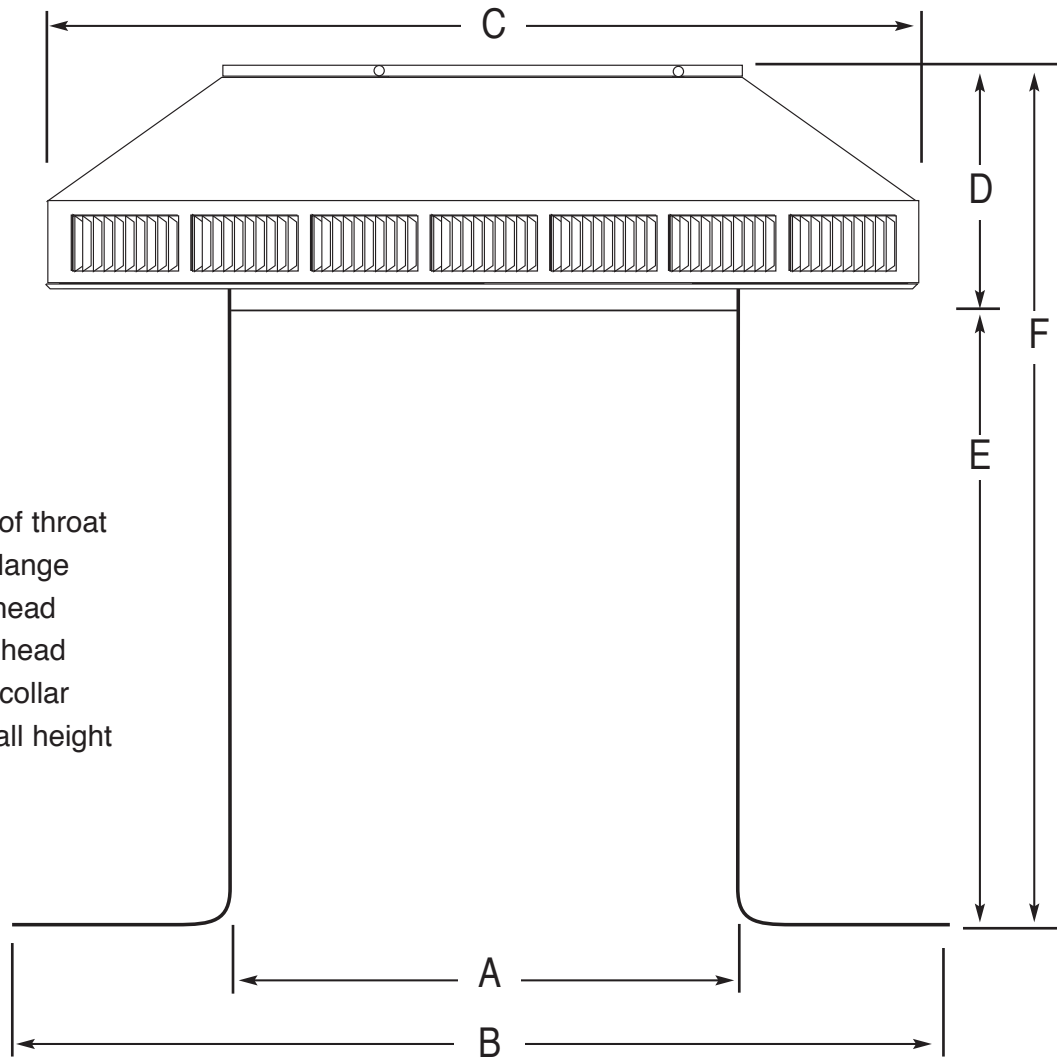

POP VENT DIAGRAM

14" Diameter with 12" Collar and Square Flange

- All Aluminum
- Removable Head
- No Moving Parts
- 5 Year Guarantee

LEGEND:

- A = Diameter of throat
- B = Width of flange
- C = Width of head
- D = Height of head
- E = Height of collar
- F = Total overall height

Dimensional Data PV-14-C12

	A	B	C	D	E	F	Weight
Size in inches	14	19	18	5	12	17	5 lbs

ACTIVE VENTILATION PRODUCTS, INC.

800-247-3463 845-565-7770

www.roofvents.com • E-mail: roofvents@aol.com • Fax 845-562-8963