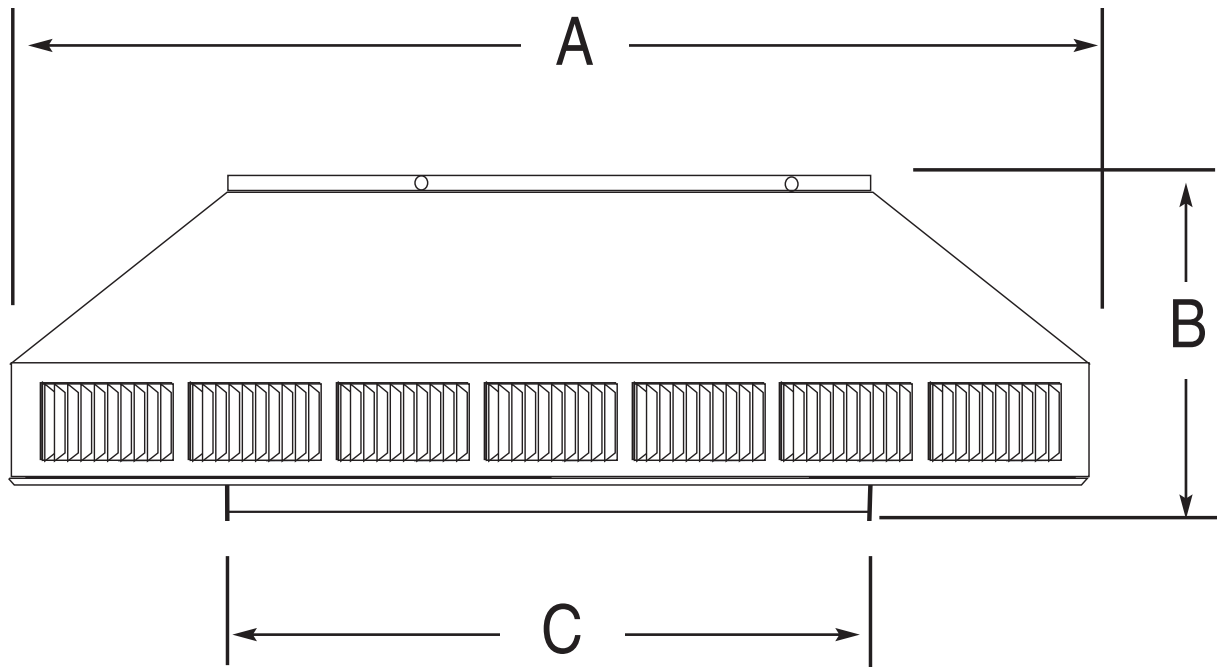

POP VENT DIAGRAM

12" Diameter Head Only

- *All Aluminum*
- *No Moving Parts*
- *Removable Head*
- *Lifetime Guarantee*

LEGEND:

- A = Width of head
- B = Height of head
- C = Diameter of throat

Dimensional Data - PV-12