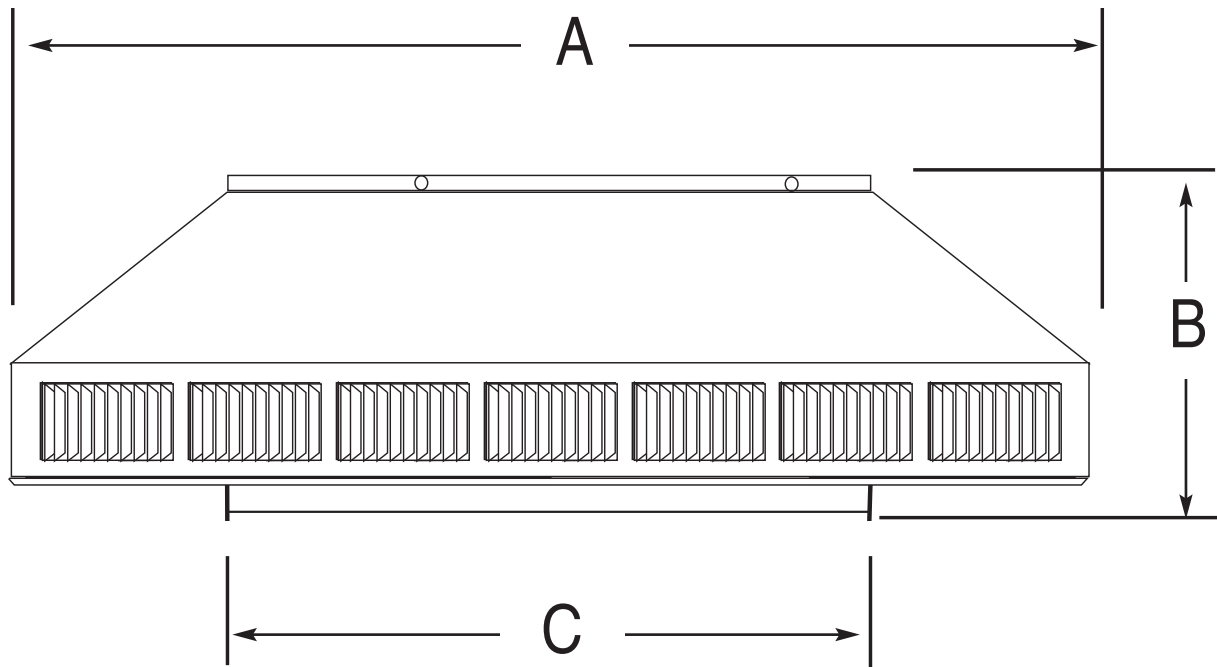

POP VENT DIAGRAM

12" Diameter Head Only

- All Aluminum
- Removable Head
- No Moving Parts
- 5 Year Guarantee

LEGEND:

- A = Width of head
- B = Height of head
- C = Diameter of throat

Dimensional Data - PV-12