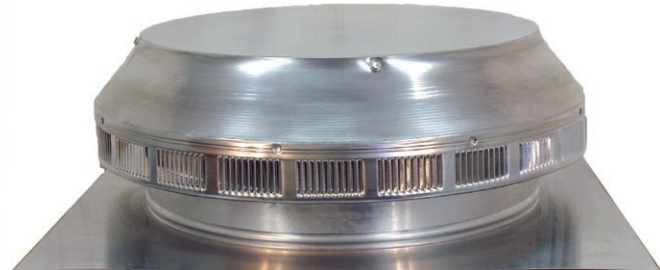

**ACTIVE
VENTILATION
PRODUCTS INC.**

**Manufacturers of
GREEN
Products**

845-565-7770 • Fax: 845-562-8963 • www.roofvents.com • roofvent@aol.com

PV-12-W6 ROOF LOUVER

A High Quality Roof Vent for Superior Attic Ventilation

- Tests show louver design lowers summer attic temperatures considerably
- A cooler attic temperature saves on electricity consumption during hot summer days
- Efficient ventilation keeps insulation dry and warm on cold winter days
- Stamped vent louvers to prevent bug entry and provide maximum ventilation
- Durable all aluminum construction to last the life of the roof

SPECIFICATIONS & DIMENSIONS OF THE PV-12-W6

A) ID	12"
B) Flange L & W	18"
C) OD	16"
D) Height of Head	6"
Net Free Vent Area (inches)	113
Net Free Vent Area (feet)	.78
Application per sq. ft.	450