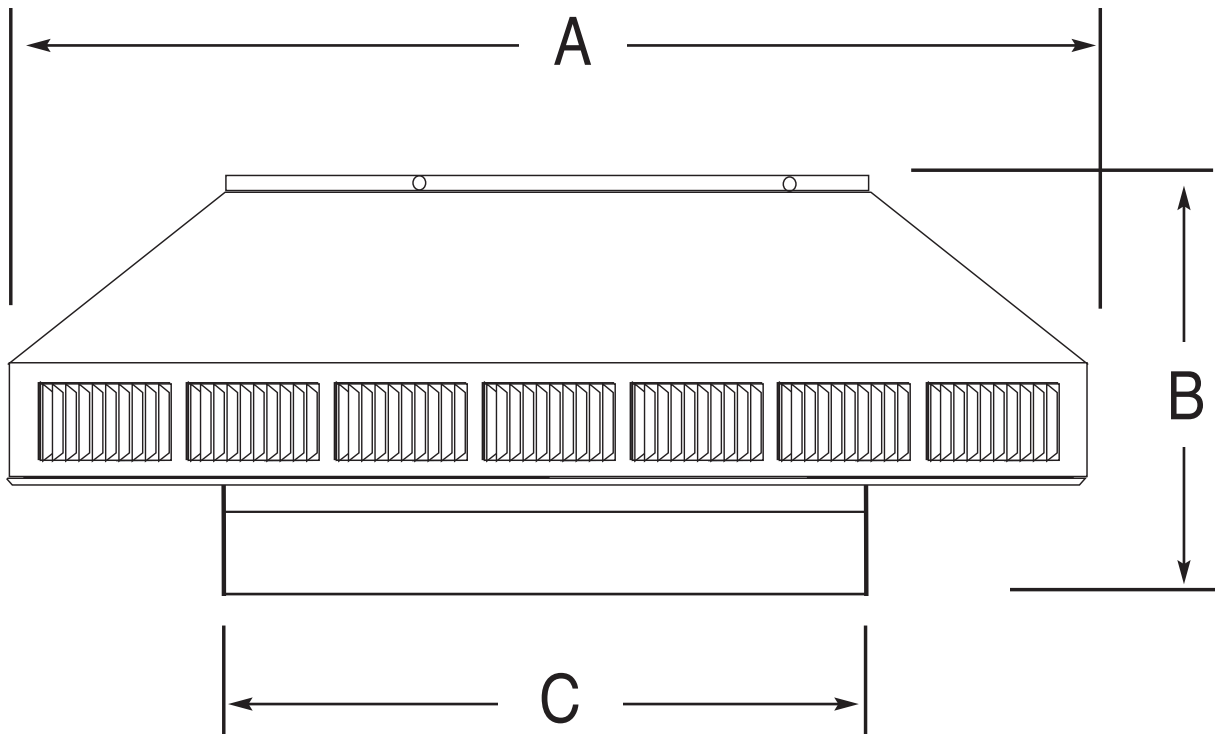

POP VENT DIAGRAM

12" Diameter Retrofit for Existing Base or Pipe

- All Aluminum
- Removable Head
- No Moving Parts
- 5 Year Guarantee

LEGEND:

- A = Width of head
- B = Height of head
- C = Diameter of throat