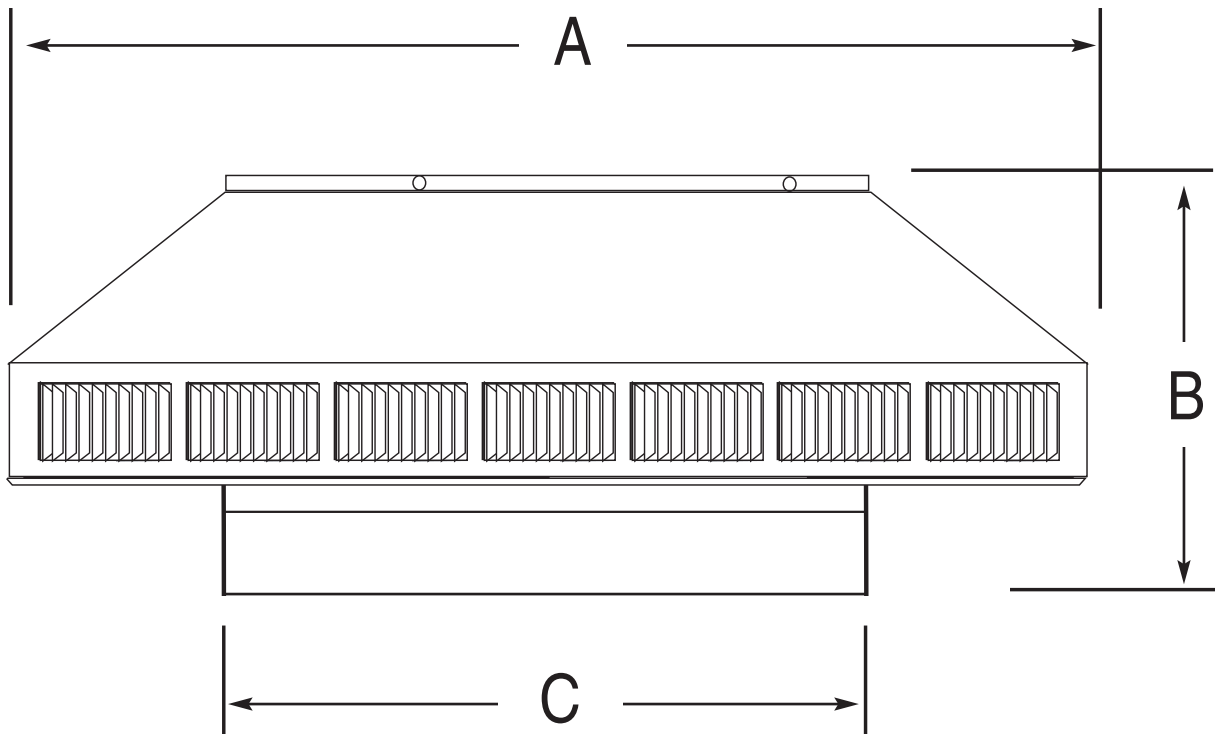

POP VENT DIAGRAM

12" Diameter Retrofit for Existing Base or Pipe

- All Aluminum
- Removable Head
- No Moving Parts
- Lifetime Guarantee

LEGEND:

- A = Width of head
- B = Height of head
- C = Diameter of throat