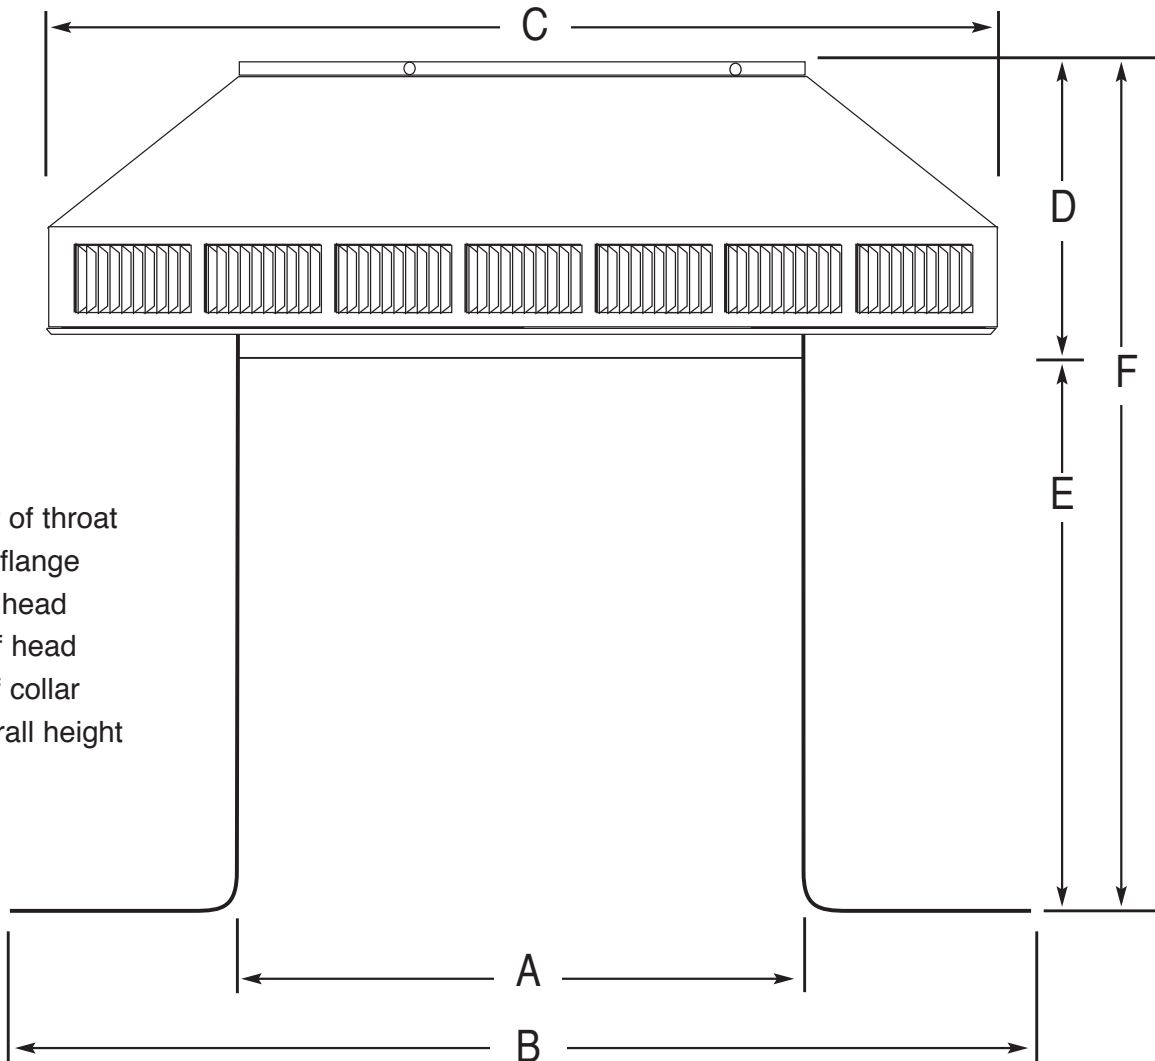

POP VENT DIAGRAM

12" Diameter with 8" Collar and Square Flange

- All Aluminum
- Removable Head
- No Moving Parts
- 5 Year Guarantee

LEGEND:

- A = Diameter of throat
- B = Width of flange
- C = Width of head
- D = Height of head
- E = Height of collar
- F = Total overall height

Dimensional Data PV-12-C8

	A	B	C	D	E	F	Weight
Size in inches	12	18	16	5	8	13	5 lbs

ACTIVE VENTILATION PRODUCTS, INC.

800-247-3463 845-565-7770

www.roofvents.com • E-mail: roofvents@aol.com • Fax 845-562-8963