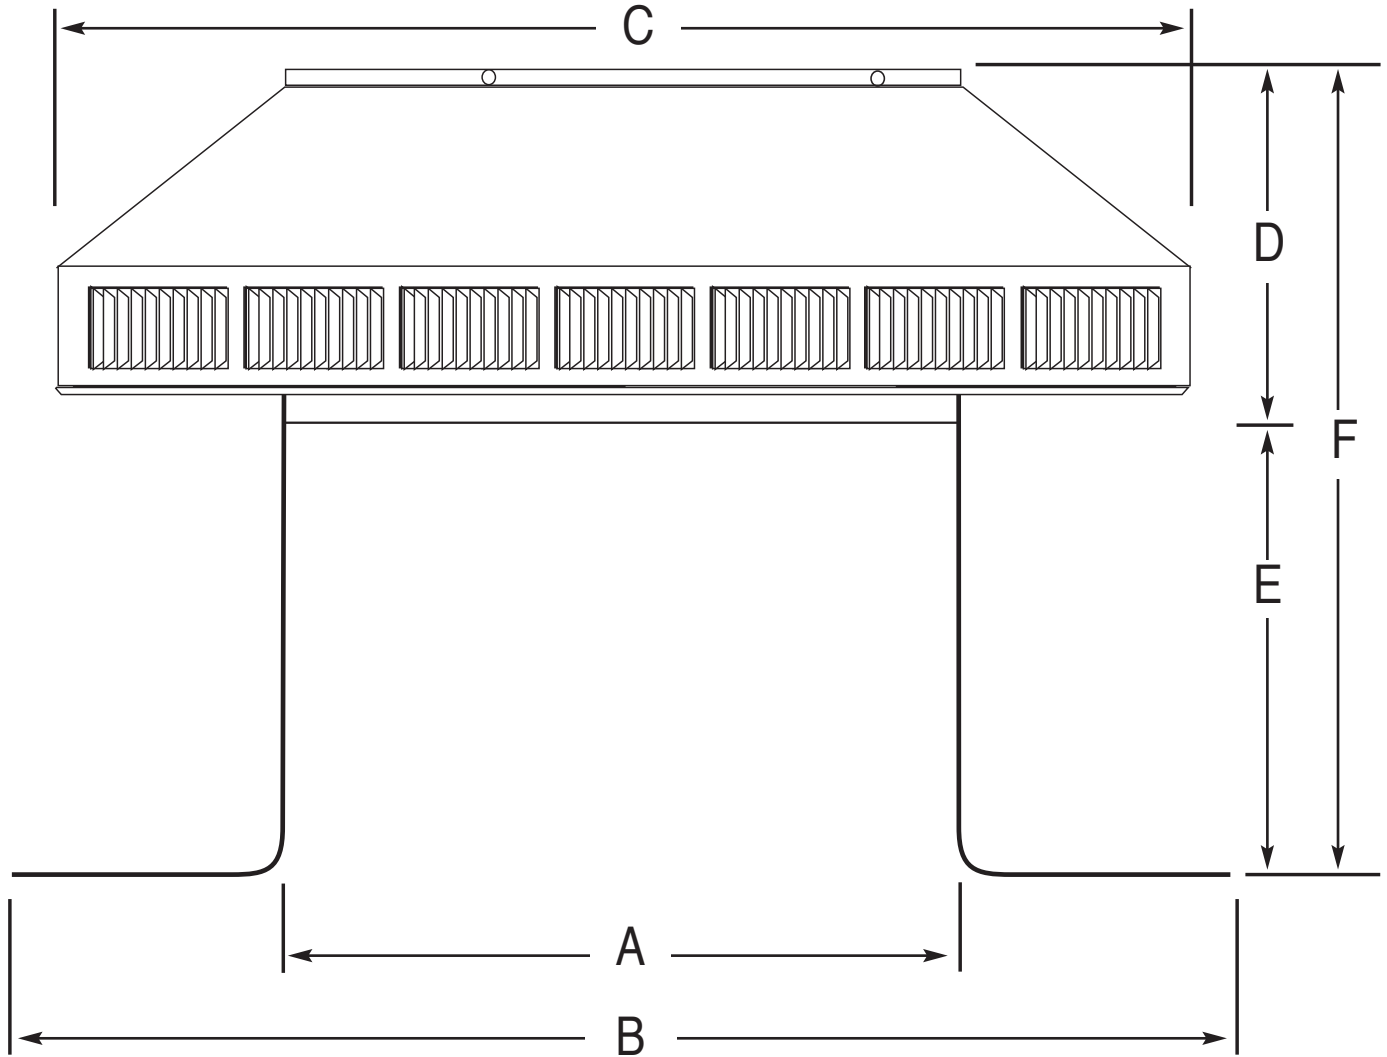

# POP VENT DIAGRAM

**12" Diameter with 6" Collar and Square Flange**

- All Aluminum
- Removable Head
- No Moving Parts
- Lifetime Guarantee

## Dimensional Data PV-12-C6

	A	B	C	D	E	F	Weight
Size in inches	12	18	16	5	6	11	5 lbs

**ACTIVE VENTILATION PRODUCTS, INC.**

**800-247-3463 845-565-7770**

www.roofvents.com • E-mail: roofvents@aol.com • Fax 845-562-8963