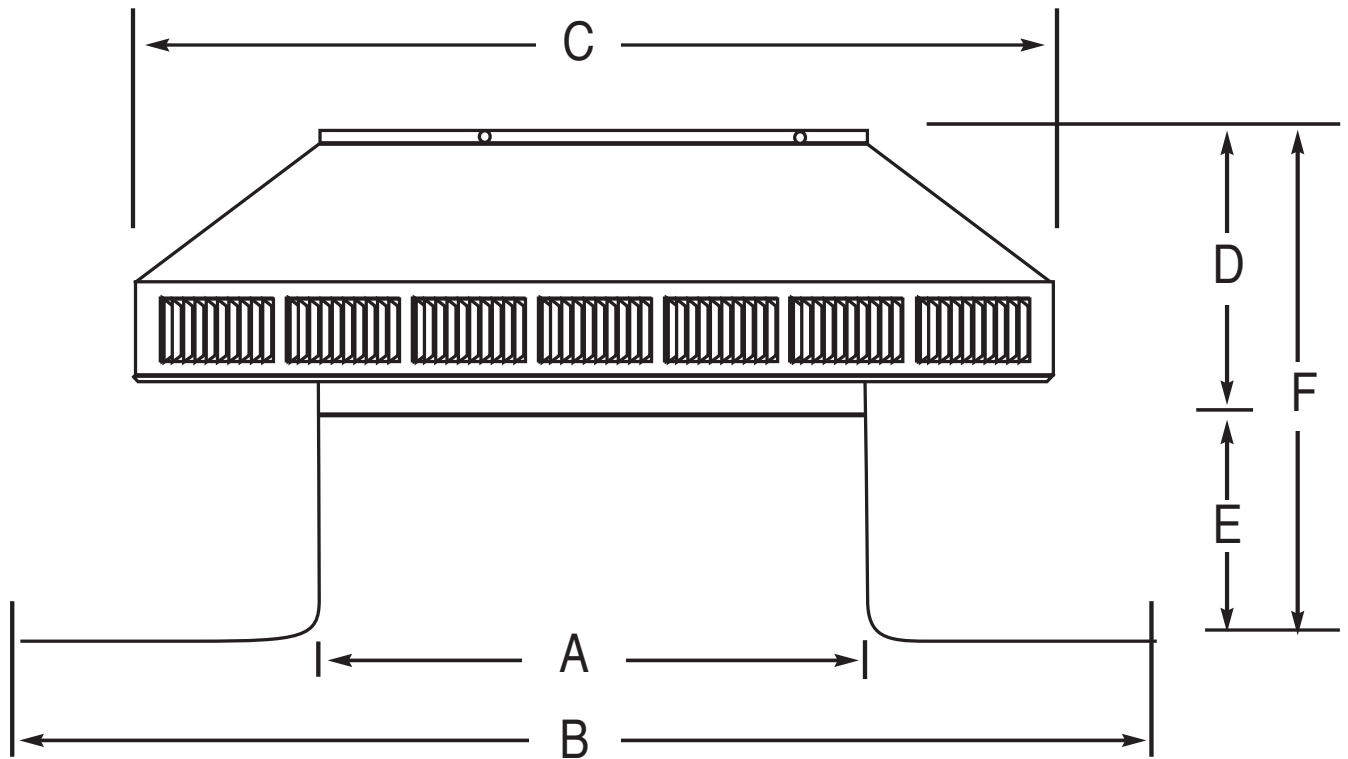

POP VENT DIAGRAM

12" Diameter with 4" Collar and Square Flange

- All Aluminum
- Removable Head
- No Moving Parts
- 5 Year Guarantee

LEGEND:

- A = Diameter of throat
- B = Width of flange
- C = Width of head
- D = Height of head
- E = Height of collar
- F = Total overall height

Dimensional Data - PV-12-C4

	A	B	C	D	E	F	Weight
Size in inches	12	18	16	5	4	9	3.5 lbs

ACTIVE VENTILATION PRODUCTS, INC.

800-247-3463 845-565-7770

www.roofvents.com • E-mail: roofvents@aol.com • Fax 845-562-8963