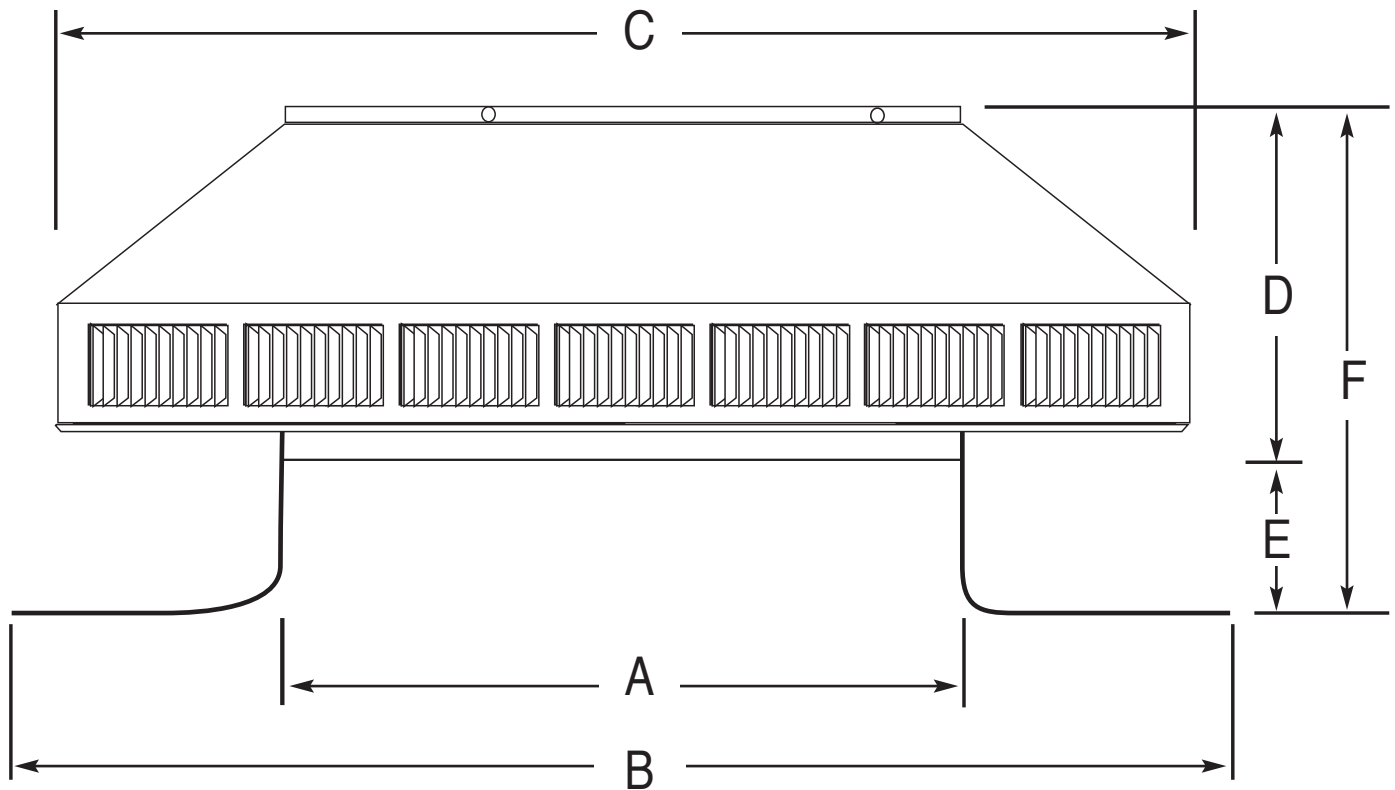

# POP VENT DIAGRAM

**12" Diameter with 2" Collar and Square Flange**

- All Aluminum
- Removable Head
- No Moving Parts
- Lifetime Guarantee

**LEGEND:**

- A = Diameter of throat
- B = Width of flange
- C = Width of head
- D = Height of head
- E = Height of collar
- F = Total overall height

## Dimensional Data PV-12-C2

	A	B	C	D	E	F	Weight
Size in inches	12	18	16	5	2	7	3 lbs

**ACTIVE VENTILATION PRODUCTS, INC.**

**800-247-3463 845-565-7770**

www.roofvents.com • E-mail: roofvents@aol.com • Fax 845-562-8963