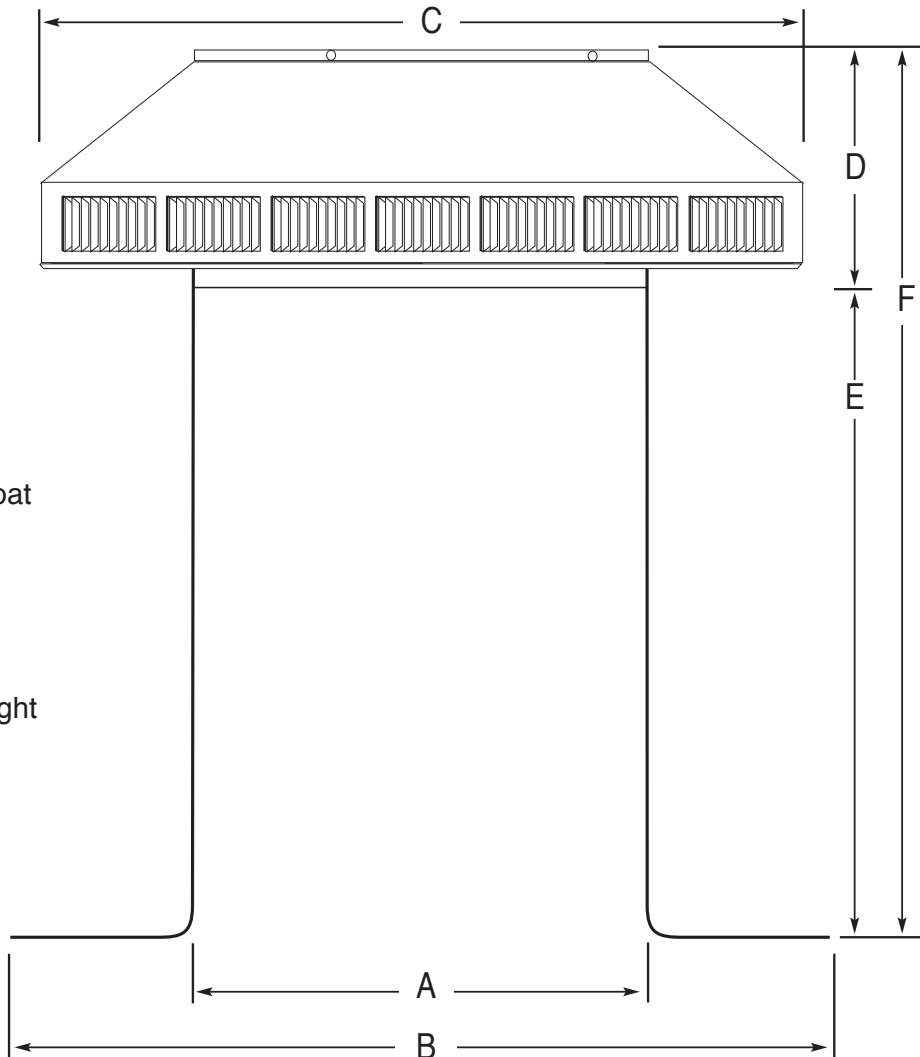

POP VENT DIAGRAM

12" Diameter with 12" Collar and Square Flange

- All Aluminum
- Removable Head
- No Moving Parts
- 5 Year Guarantee

LEGEND:

- A = Diameter of throat
- B = Width of flange
- C = Width of head
- D = Height of head
- E = Height of collar
- F = Total overall height

Dimensional Data PV-12-C12

	A	B	C	D	E	F	Weight
Size in inches	12	18	16	5	12	17	5 lbs

ACTIVE VENTILATION PRODUCTS, INC.

800-247-3463 845-565-7770

www.roofvents.com • E-mail: roofvents@aol.com • Fax 845-562-8963